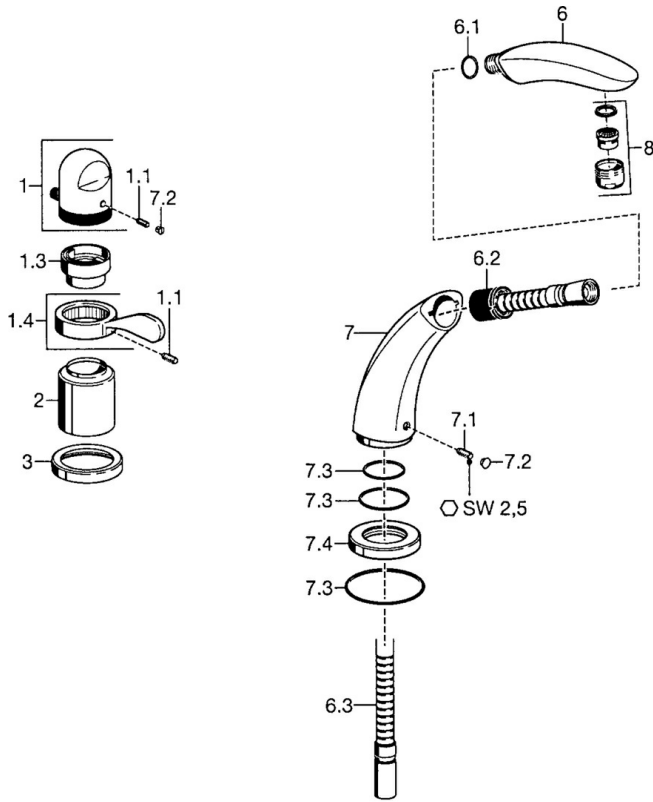

EAN: 4015474060609  
[static.hansa.com/53452035](https://static.hansa.com/53452035)

- Bathtub & Shower
- Trim Kit, Single-lever
- Rim mounted
- Chrome
- Temperature control handle

### Technical properties

Hot water supply	max. +80°C
Working pressure	0.5-10 bar

## Spare parts

### SP53452035

	Name	Code
1	Temperature control handle Discontinued	59910152
1.1	Screw, M6x6	59912330
1.3	Temperature adjustment limiter	59906355
1.4	Lever	59905722
2	Covering cap Discontinued	59912327
3	Cover flange	59912259
6	Hand shower Discontinued	59912295
6	Gasket ring, d 21x12x2	59912304
6.2	Fixing sleeve Discontinued	59912294
6.3	Hose, G1/2xG3/8 Discontinued	59912293
7.1	Pin, M6x10, SW2.6 Discontinued	59912292
7.2	Cover plug	59911840
7.3	Sealing kit	59912276
7.4	Cover flange	59912278