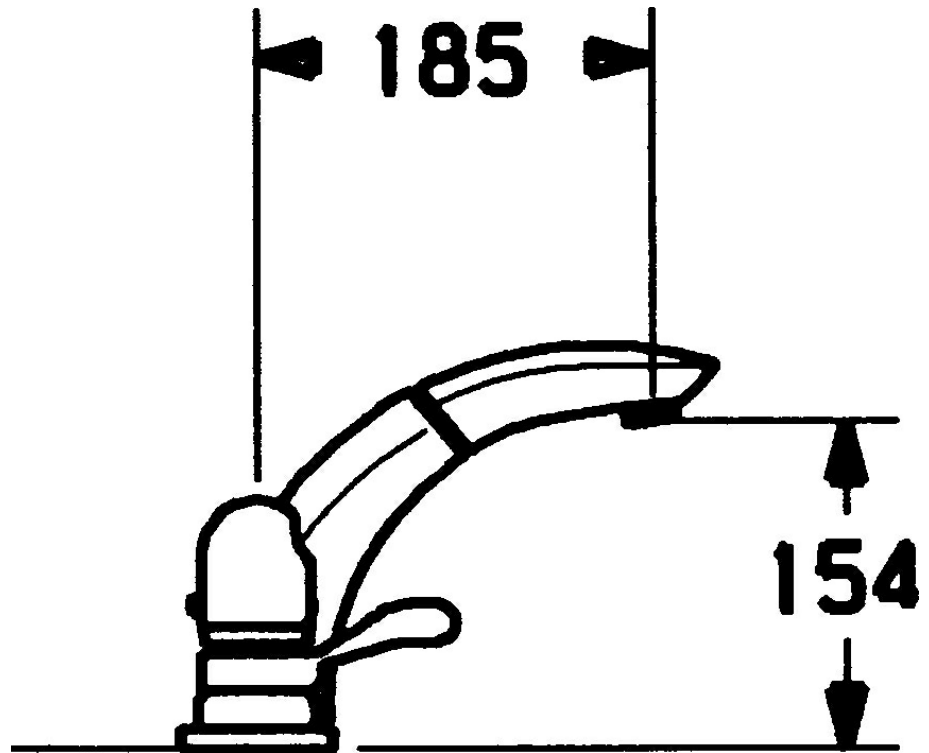

EAN: 4015474060609  
[static.hansa.com/53452035](https://static.hansa.com/53452035)

- Bathtub & Shower
- Trim Kit, Single-lever
- Rim mounted
- Chrome
- Temperature control handle

### Technical properties

Hot water supply	max. +80°C
Working pressure	0.5-10 bar

### SP53452035

	Name	Code
1	Temperature control handle Discontinued	59910152
1.1	Screw, M6x6	59912330
1.3	Temperature adjustment limiter	59906355
1.4	Lever	59905722
2	Covering cap Discontinued	59912327
3	Cover flange	59912259
6	Hand shower Discontinued	59912295
6	Gasket ring, d 21x12x2	59912304
6.2	Fixing sleeve Discontinued	59912294
6.3	Hose, G1/2xG3/8 Discontinued	59912293
7.1	Pin, M6x10, SW2.6 Discontinued	59912292
7.2	Cover plug	59911840
7.3	Sealing kit	59912276
7.4	Cover flange	59912278