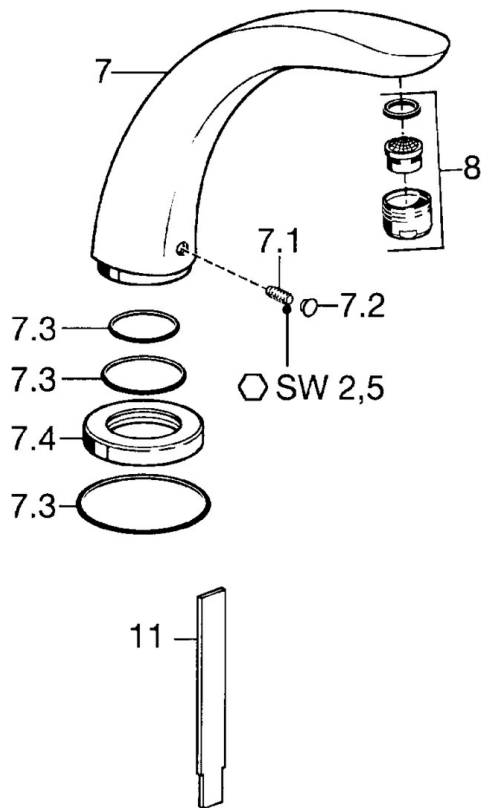

EAN: 4015474060456
static.hansa.com/53332100

- Bathtub & Shower
- Trim Kit
- Rim mounted
- Chrome
- Inner body made of DZR brass

Technical data

Flow properties

Flow-rate at 3 bar **32.4 l/min**

Technical properties

Hot water supply **max. +80°C**
 Working pressure **0.5-10 bar**
 Projection **240 mm**

Spare parts

SP53322100

	Name	Code
7	Spout, L=185	59912270
7	Spout, L=240	59912273
7.1	Screw, M6x16, SW 2.5	59910120
7.2	Cover plug	59911840
7.3	Sealing kit	59912276
7.4	Cover flange	59912278
8	Aerator, M28x1 D	59907198
11	Tool Discontinued	59912277