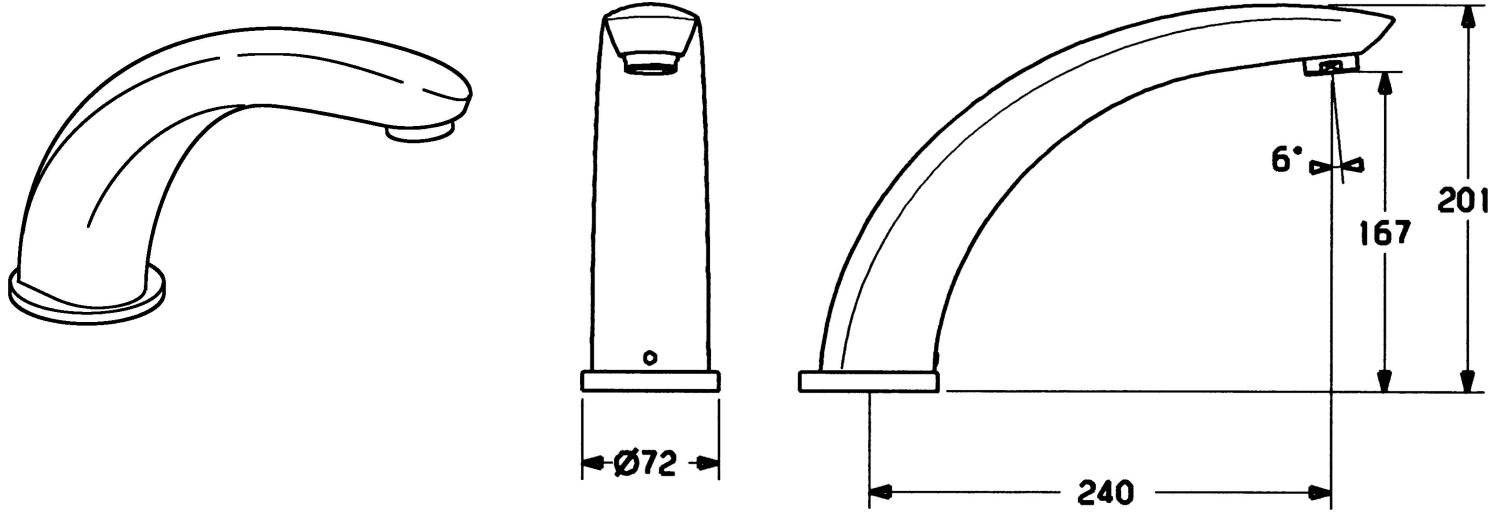

EAN: 4015474060456
static.hansa.com/53332100

- Bathtub & Shower
- Trim Kit
- Rim mounted
- Chrome
- Inner body made of DZR brass

Technical data

Flow properties

Flow-rate at 3 bar **32.4 l/min**

Technical properties

Hot water supply **max. +80°C**
 Working pressure **0.5-10 bar**
 Projection **240 mm**

Spare parts

SP53322100

	Name	Code
7	Spout, L=185	59912270
7	Spout, L=240	59912273
7.1	Screw, M6x16, SW 2.5	59910120
7.2	Cover plug	59911840
7.3	Sealing kit	59912276
7.4	Cover flange	59912278
8	Aerator, M28x1 D	59907198
11	Tool Discontinued	59912277