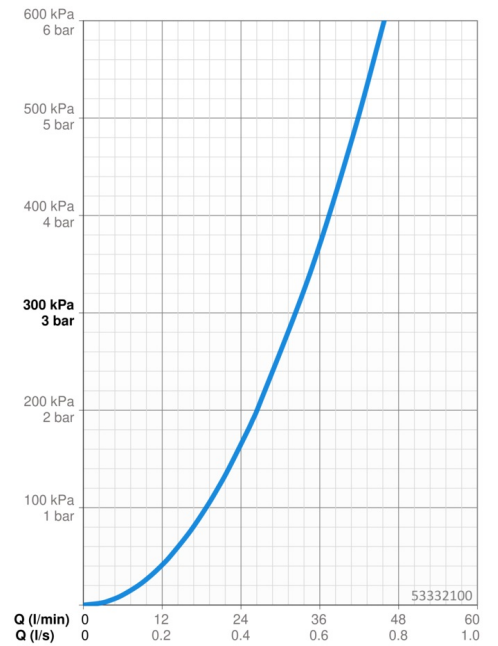

EAN: 4015474060456
static.hansa.com/53332100

- Bathtub & Shower
- Trim Kit
- Rim mounted
- Chrome
- Inner body made of DZR brass

Technical data

Flow properties

Flow-rate at 3 bar **32.4 l/min**

Technical properties

Hot water supply **max. +80°C**
 Working pressure **0.5-10 bar**
 Projection **240 mm**

Spare parts

SP53322100

	Name	Code
7	Spout, L=185	59912270
7	Spout, L=240	59912273
7.1	Screw, M6x16, SW 2.5	59910120
7.2	Cover plug	59911840
7.3	Sealing kit	59912276
7.4	Cover flange	59912278
8	Aerator, M28x1 D	59907198
11	Tool Discontinued	59912277