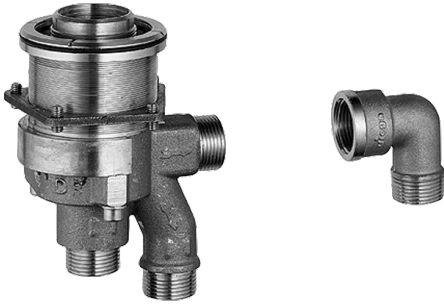

EAN: 4015474060449
static.hansa.com/53300100

- Bathtub & Shower
- Concealed unit
- Rim mounted
- Inner body made of DZR brass

Technical data

Technical properties

DN-size (nominal dimension)	DN20
Hot water supply	max. +80°C
Working pressure	0.5-10 bar
Connection size	G3/4

Spare parts

SP53290100

	Name	Code
N.I.	Fixing set Discontinued	59912343
N.I.	Flange Discontinued	59912342