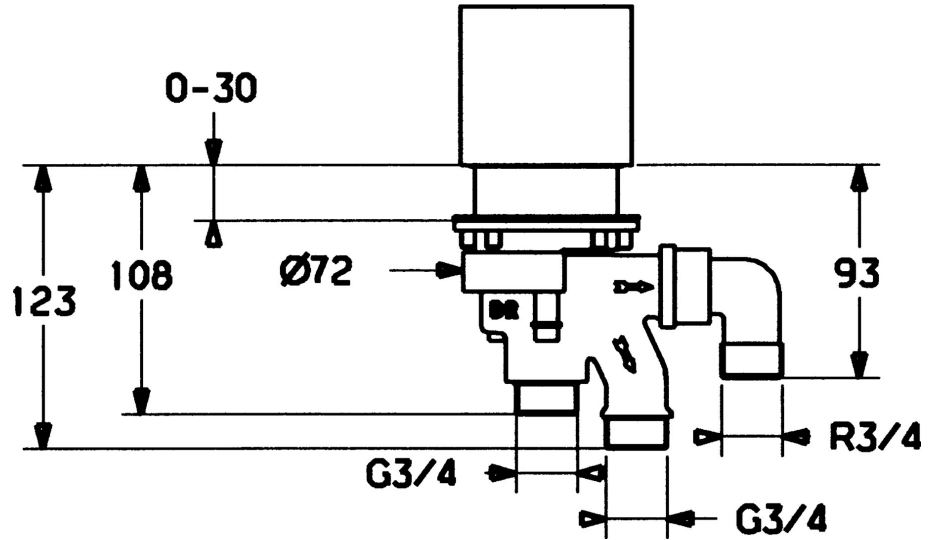

EAN: 4015474060449
static.hansa.com/53300100

- Bathtub & Shower
- Concealed unit
- Rim mounted
- Inner body made of DZR brass

Technical data

Technical properties

DN-size (nominal dimension)	DN20
Hot water supply	max. +80°C
Working pressure	0.5-10 bar
Connection size	G3/4

Spare parts

SP53290100

	Name	Code
N.I.	Fixing set Discontinued	59912343
N.I.	Flange Discontinued	59912342