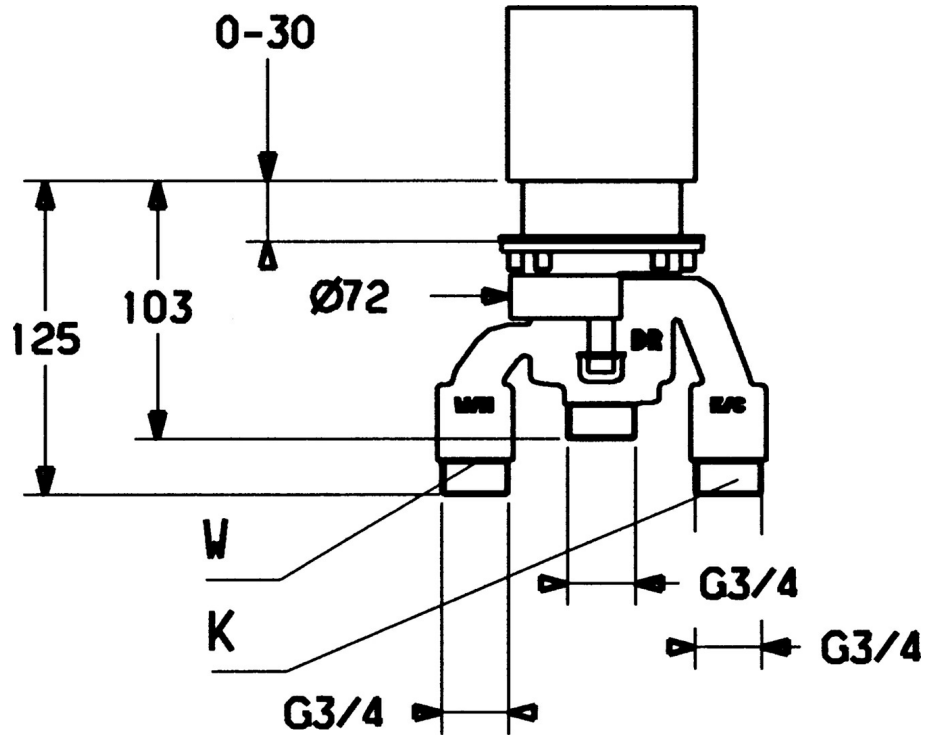

EAN: 4015474060432  
[static.hansa.com/53290100](http://static.hansa.com/53290100)

- Bathtub & Shower
- Concealed unit
- Rim mounted
- Rinsing plug
- Inner body made of DZR brass

### Technical properties

DN-size (nominal dimension)	<b>DN20</b>
Hot water supply	<b>max. +80°C</b>
Working pressure	<b>0.5-10 bar</b>
Connection size	<b>G3/4</b>