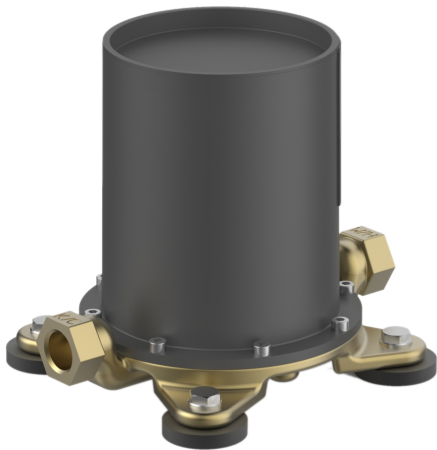

EAN: 4015474186552
static.hansa.com/53280100

- Bathtub & Shower
- Concealed unit
- Floor standing
- Rinsing plug, Pressure plug
- Inner body made of DZR brass
- Mounting box and cover sleeve

Technical data

Technical properties

DN-size (nominal dimension)	DN15
Hot water supply	max. +80°C
Working pressure	1-10 bar
Connection size	G1/2

Approvals and Declarations

Declaration of conformity	DoC
---------------------------	------------

Spare parts

SP53280100

	Name	Code
1.1	Installation box Discontinued	59913716
1.5	Retaining screw, M5x10	59912210
1.9	Fixing set Discontinued	59913714
2.1	Plug Discontinued	59905012
2.2	O-ring, d 35x2	59913715
2.3	Screw set, M10x16 Discontinued	59913717
N.I.	O-ring, 15x2	59913042