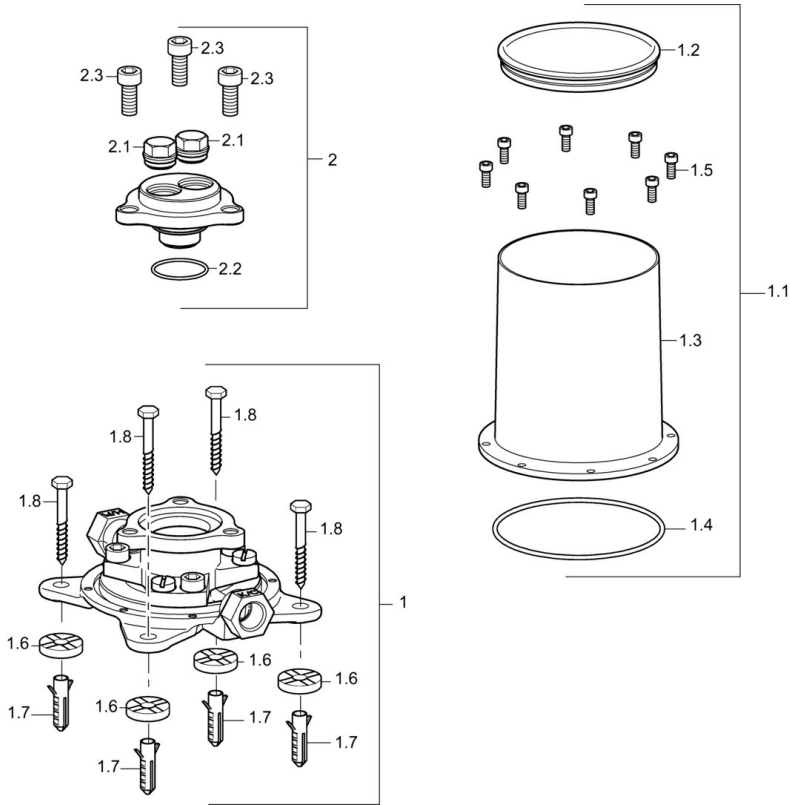

EAN: 4015474186552
static.hansa.com/53280100

- Bathtub & Shower
- Concealed unit
- Floor standing
- Rinsing plug, Pressure plug
- Inner body made of DZR brass
- Mounting box and cover sleeve

Technical data

Technical properties

DN-size (nominal dimension)	DN15
Hot water supply	max. +80°C
Working pressure	1-10 bar
Connection size	G1/2

Approvals and Declarations

Declaration of conformity	DoC
---------------------------	------------

Spare parts

SP53280100

	Name	Code
1.1	Installation box Discontinued	59913716
1.5	Retaining screw, M5x10	59912210
1.9	Fixing set Discontinued	59913714
2.1	Plug Discontinued	59905012
2.2	O-ring, d 35x2	59913715
2.3	Screw set, M10x16 Discontinued	59913717
N.I.	O-ring, 15x2	59913042