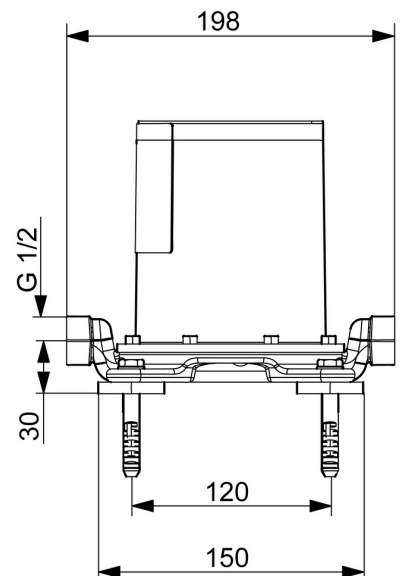

EAN: 4015474186552
static.hansa.com/53280100

- Bathtub & Shower
- Concealed unit
- Floor standing
- Rinsing plug, Pressure plug
- Inner body made of DZR brass
- Mounting box and cover sleeve

Technical data

Technical properties

DN-size (nominal dimension)	DN15
Hot water supply	max. +80°C
Working pressure	1-10 bar
Connection size	G1/2

Approvals and Declarations

Declaration of conformity	DoC
---------------------------	------------

Spare parts

SP53280100

	Name	Code
1.1	Installation box Discontinued	59913716
1.5	Retaining screw, M5x10	59912210
1.9	Fixing set Discontinued	59913714
2.1	Plug Discontinued	59905012
2.2	O-ring, d 35x2	59913715
2.3	Screw set, M10x16 Discontinued	59913717
N.I.	O-ring, 15x2	59913042