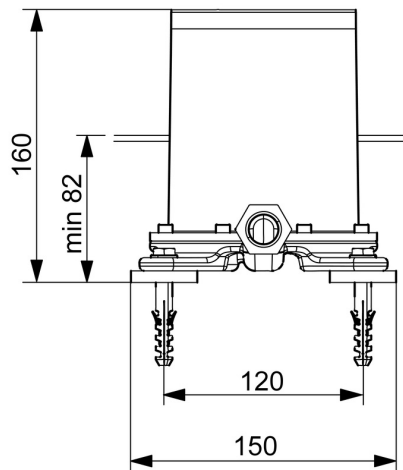

EAN: 4015474186552
static.hansa.com/53280100

- Bathtub & Shower
- Concealed unit
- Floor standing
- Rinsing plug, Pressure plug
- Inner body made of DZR brass
- Mounting box and cover sleeve

Technical data

Technical properties

DN-size (nominal dimension)	DN15
Hot water supply	max. +80°C
Working pressure	1-10 bar
Connection size	G1/2

Approvals and Declarations

Declaration of conformity	DoC
---------------------------	------------

Spare parts

SP53280100

	Name	Code
1.1	Installation box Discontinued	59913716
1.5	Retaining screw, M5x10	59912210
1.9	Fixing set Discontinued	59913714
2.1	Plug Discontinued	59905012
2.2	O-ring, d 35x2	59913715
2.3	Screw set, M10x16 Discontinued	59913717
N.I.	O-ring, 15x2	59913042