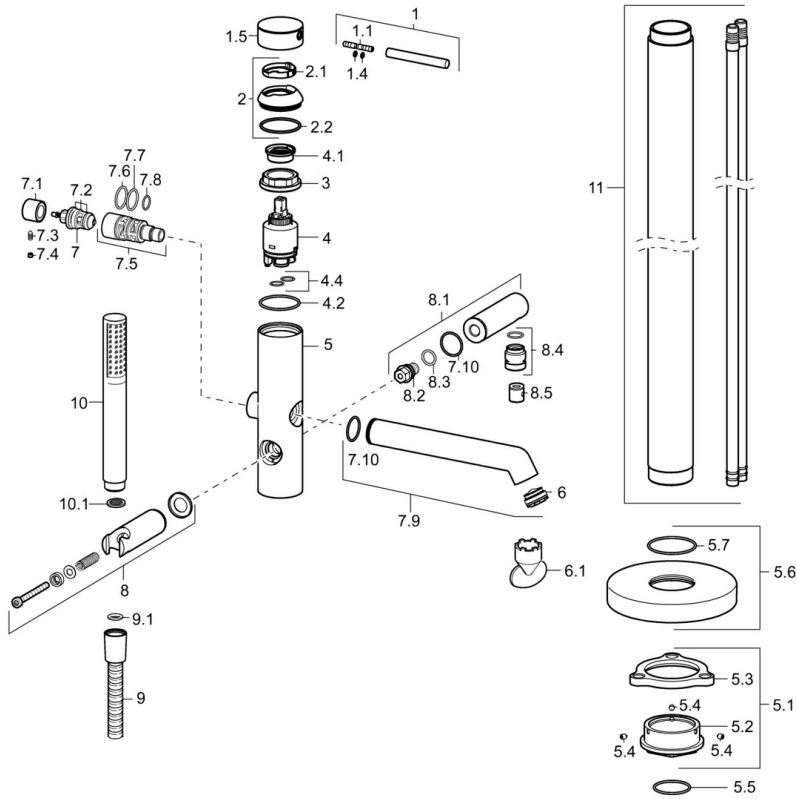

EAN: 4015474185616
static.hansa.com/53272078

- Bathtub & Shower
- Single-lever
- Floor standing

- Chrome
- Non-return valve(s)

Technical data

Technical properties

Hot water supply	max. +80°C
Working pressure	0.5-10 bar
Backflow prevention (EN1717)	EB

Spare parts

SP53272073

	Name	Code
1	Lever, 70 mm	59913331
1.1	Screw, M5x35	59913299
1.4	O-ring, d 3x1.5	59913100
1.5	Cap Black Discontinued	59913333
1.5	Cap	59913332
1.5	Cap White Discontinued	59913334
2	Covering cap	59913364
2.1	Bearing ring	59913363
2.2	O-ring, d 38x2	59913212
3	Screw, M42x1, SW34	59913365
4	Cartridge, 3.5 Eco	59912324
4	Cartridge, 3.5 Classic	59913075
4.1	Temperature adjustment limiter	59912325
4.2	O-ring, d 28.24x2.62 Discontinued	59912590
4.4	O-ring, d 10.10x1.60 Discontinued	59905072
5.1	Fixing set Discontinued	59913723
5.4	Screw, M5x6, SW2.5	59912617
5.5	O-ring, d 35x2	59913715
5.6	Cover flange, d 135 mm Discontinued	59913726
6	Aerator, M24x1 D, CC	59913720
6.1	Key for aerator, M24x1	59913134
7	Diverter	59912870
7.1	Knob	59912871
7.2	Sealing kit	59904791
7.3	Screw, M4x4	59901027
7.4	Plug Discontinued	59912869
7.5	Diverter	59913721
7.7	O-ring, 20x2	59912435
7.9	Spout	59913719
7.10	O-ring, 23x1.78	59910693
8	Hand shower holder Discontinued	59913718
8.1	Shower pipe	59913722
8.4	Thread nipple, G1/2xM18x1	59911384
8.5	Non-return valve	59905714
9	Shower hose, L=1250	54120400
9.1	Gasket ring, d 21x12x2	59912304
10	Hand shower	54390100
10.1	Flow limiter	59912777
N.I.	Key, SW30/34	59912108