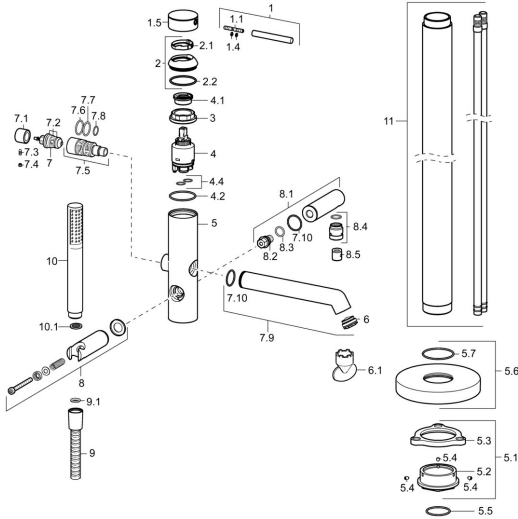

EAN: 4015474185616
static.hansa.com/53272078

- Bathtub & Shower
- Single-lever
- Floor standing

- Chrome
- Non-return valve(s)

Technical data

Technical properties

Hot water supply	max. +80°C
Working pressure	0.5-10 bar
Backflow prevention (EN1717)	EB

Spare parts

SP53272073

	Name	Code
1	Lever, 70 mm	59913331
1.1	Screw, M5x35	59913299
1.4	O-ring, d 3x1.5	59913100
1.5	Cap Black Discontinued	59913333
1.5	Cap	59913332
1.5	Cap White Discontinued	59913334
2	Covering cap	59913364
2.1	Bearing ring	59913363
2.2	O-ring, d 38x2	59913212
3	Screw, M42x1, SW34	59913365
4	Cartridge, 3.5 Eco	59912324
4	Cartridge, 3.5 Classic	59913075
4.1	Temperature adjustment limiter	59912325
4.2	O-ring, d 28.24x2.62 Discontinued	59912590
4.4	O-ring, d 10.10x1.60 Discontinued	59905072
5.1	Fixing set Discontinued	59913723
5.4	Screw, M5x6, SW2.5	59912617
5.5	O-ring, d 35x2	59913715
5.6	Cover flange, d 135 mm Discontinued	59913726
6	Aerator, M24x1 D, CC	59913720
6.1	Key for aerator, M24x1	59913134
7	Diverter	59912870
7.1	Knob	59912871
7.2	Sealing kit	59904791
7.3	Screw, M4x4	59901027
7.4	Plug Discontinued	59912869
7.5	Diverter	59913721
7.7	O-ring, 20x2	59912435
7.9	Spout	59913719
7.10	O-ring, 23x1.78	59910693
8	Hand shower holder Discontinued	59913718
8.1	Shower pipe	59913722
8.4	Thread nipple, G1/2xM18x1	59911384
8.5	Non-return valve	59905714
9	Shower hose, L=1250	54120400
9.1	Gasket ring, d 21x12x2	59912304
10	Hand shower	54390100
10.1	Flow limiter	59912777
N.I.	Key, SW30/34	59912108