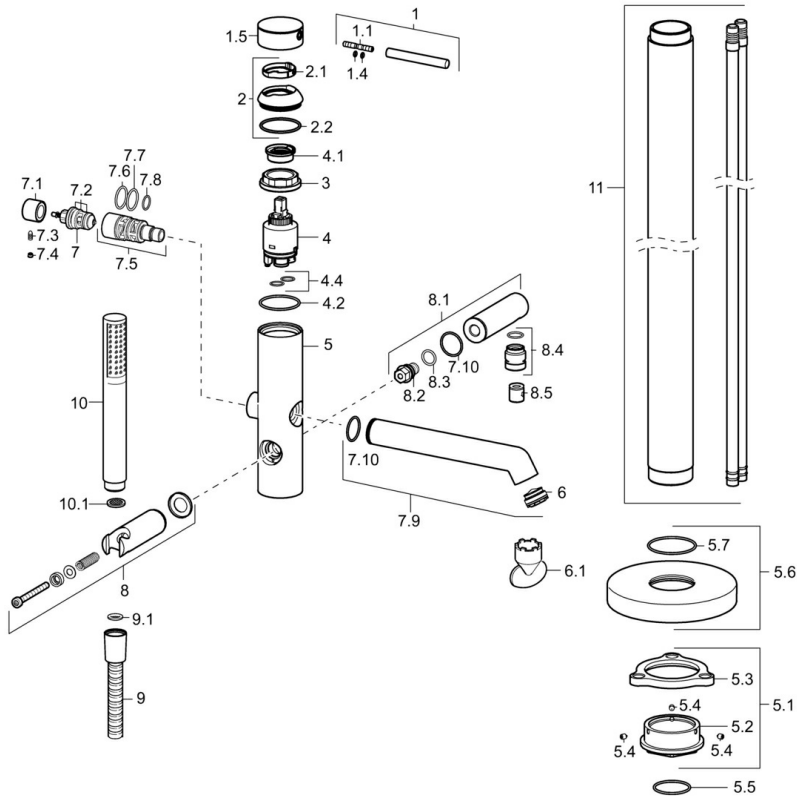

EAN: 4015474186323  
[static.hansa.com/53272077](http://static.hansa.com/53272077)

- Bathtub & Shower
- Single-lever
- Floor standing

- Chrome
- Non-return valve(s)

## Technical data

## Spare parts

### SP53272073

	Name	Code
1	Lever, 70 mm	59913331
1.1	Screw, M5x35	59913299
1.4	O-ring, d 3x1.5	59913100
1.5	Cap Black Discontinued	59913333
1.5	Cap	59913332
1.5	Cap White Discontinued	59913334
2	Covering cap	59913364
2.1	Bearing ring	59913363
2.2	O-ring, d 38x2	59913212
3	Screw, M42x1, SW34	59913365
4	Cartridge, 3.5 Eco	59912324
4	Cartridge, 3.5 Classic	59913075
4.1	Temperature adjustment limiter	59912325
4.2	O-ring, d 28.24x2.62 Discontinued	59912590
4.4	O-ring, d 10.10x1.60 Discontinued	59905072
5.1	Fixing set Discontinued	59913723
5.4	Screw, M5x6, SW2.5	59912617
5.5	O-ring, d 35x2	59913715
5.6	Cover flange, d 135 mm Discontinued	59913726
6	Aerator, M24x1 D, CC	59913720
6.1	Key for aerator, M24x1	59913134
7	Diverter	59912870
7.1	Knob	59912871
7.2	Sealing kit	59904791
7.3	Screw, M4x4	59901027
7.4	Plug Discontinued	59912869
7.5	Diverter	59913721
7.7	O-ring, 20x2	59912435
7.9	Spout	59913719
7.10	O-ring, 23x1.78	59910693
8	Hand shower holder Discontinued	59913718
8.1	Shower pipe	59913722
8.4	Thread nipple, G1/2xM18x1	59911384
8.5	Non-return valve	59905714
9	Shower hose, L=1250	54120400
9.1	Gasket ring, d 21x12x2	59912304
10	Hand shower	54390100
10.1	Flow limiter	59912777
N.I.	Key, SW30/34	59912108