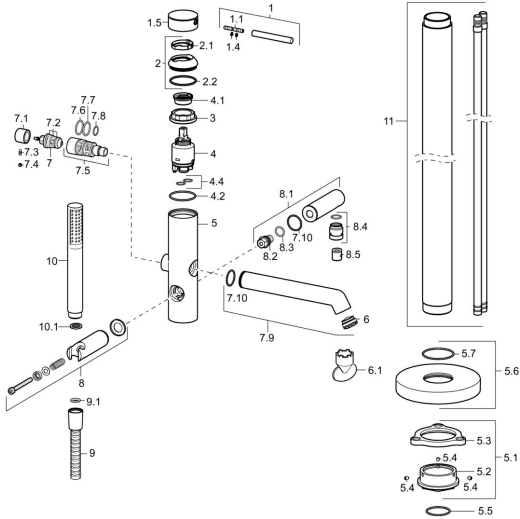

EAN: 4015474186323  
[static.hansa.com/53272077](http://static.hansa.com/53272077)

- Bathtub & Shower
- Single-lever
- Floor standing

- Chrome
- Non-return valve(s)

## Technical data

## Spare parts

### SP53272073

	Name	Code
1	Lever, 70 mm	59913331
1.1	Screw, M5x35	59913299
1.4	O-ring, d 3x1.5	59913100
1.5	Cap Black Discontinued	59913333
1.5	Cap	59913332
1.5	Cap White Discontinued	59913334
2	Covering cap	59913364
2.1	Bearing ring	59913363
2.2	O-ring, d 38x2	59913212
3	Screw, M42x1, SW34	59913365
4	Cartridge, 3.5 Eco	59912324
4	Cartridge, 3.5 Classic	59913075
4.1	Temperature adjustment limiter	59912325
4.2	O-ring, d 28.24x2.62 Discontinued	59912590
4.4	O-ring, d 10.10x1.60 Discontinued	59905072
5.1	Fixing set Discontinued	59913723
5.4	Screw, M5x6, SW2.5	59912617
5.5	O-ring, d 35x2	59913715
5.6	Cover flange, d 135 mm Discontinued	59913726
6	Aerator, M24x1 D, CC	59913720
6.1	Key for aerator, M24x1	59913134
7	Diverter	59912870
7.1	Knob	59912871
7.2	Sealing kit	59904791
7.3	Screw, M4x4	59901027
7.4	Plug Discontinued	59912869
7.5	Diverter	59913721
7.7	O-ring, 20x2	59912435
7.9	Spout	59913719
7.10	O-ring, 23x1.78	59910693
8	Hand shower holder Discontinued	59913718
8.1	Shower pipe	59913722
8.4	Thread nipple, G1/2xM18x1	59911384
8.5	Non-return valve	59905714
9	Shower hose, L=1250	54120400
9.1	Gasket ring, d 21x12x2	59912304
10	Hand shower	54390100
10.1	Flow limiter	59912777
N.I.	Key, SW30/34	59912108