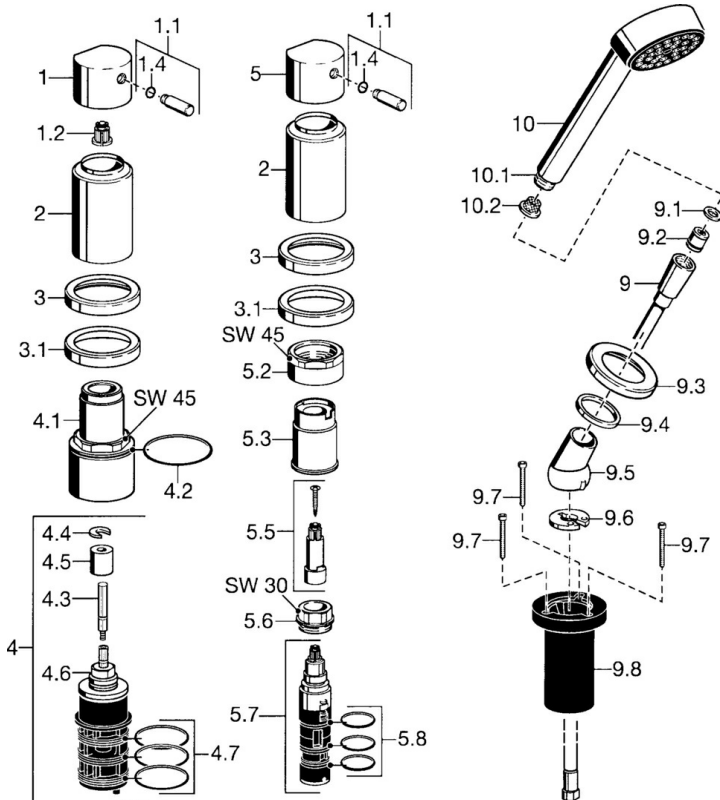

EAN: 4015474057357
static.hansa.com/5326903274

- Bathtub & Shower
- Trim Kit, Two-grip

- Rim mounted
- Non-return valve(s)

Technical data

Technical properties

Hot water supply	max. +80°C
Working pressure	0.5-10 bar
Backflow prevention (EN1717)	EB

Spare parts

SP53269032

	Name	Code
1	Handle	59912131
1.1	Lever, M8, 22 mm	59912132
1.2	Adapter White	59910235
1.4	O-ring, d 6x1	59912136
2	Covering cap Discontinued	59912308
3	Cover flange Discontinued	59912256
3.1	Cover flange	59912259
4.1	Eye screw, M52x1, SW45 Discontinued	59912315
4.2	O-ring, 50.52x1.78	59906841
4.3	Spindle, M4 Discontinued	59912317
4.4	Ring	59910694
4.5	Adapter	59912318
4.6	Valve	59912098
4.7	O-ring, d 40x2	59911507
5.2	Eye screw, M42x1, SW45 Discontinued	59912321
5.3	Retaining ring Discontinued	59912320
5.5	Spindle Discontinued	59912319
5.6	Eye screw, M32x1.5	59911898
5.7	Diverter	59911834
5.8	O-ring kit, d 24x2	59911835
9	Shower hose, L=1750, G1/2-M12x1	59912281
9.1	Gasket ring, d 21x12x2	59912304
9.2	Non-return valve	59905714
9.3	Cover flange, M70x1	59912287
9.4	Bearing ring	59912286
9.5	Holder	59912282
9.6	Disk	59912337
9.7	Screw, M4x45	59912291
9.8	Passing-through bushing	59912290
10	Hand shower Discontinued	51170200
10.1	Hose coupling, G1/2 Discontinued	59912237
10.2	Strainer	59906859