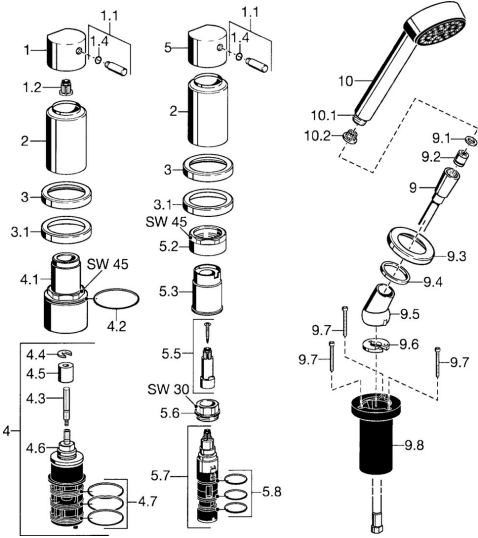

EAN: 4015474057357
static.hansa.com/5326903274

- Bathtub & Shower
- Trim Kit, Two-grip

- Rim mounted
- Non-return valve(s)

Technical data

Technical properties

Hot water supply	max. +80°C
Working pressure	0.5-10 bar
Backflow prevention (EN1717)	EB

Spare parts

SP53269032

	Name	Code
1	Handle	59912131
1.1	Lever, M8, 22 mm	59912132
1.2	Adapter White	59910235
1.4	O-ring, d 6x1	59912136
2	Covering cap Discontinued	59912308
3	Cover flange Discontinued	59912256
3.1	Cover flange	59912259
4.1	Eye screw, M52x1, SW45 Discontinued	59912315
4.2	O-ring, 50.52x1.78	59906841
4.3	Spindle, M4 Discontinued	59912317
4.4	Ring	59910694
4.5	Adapter	59912318
4.6	Valve	59912098
4.7	O-ring, d 40x2	59911507
5.2	Eye screw, M42x1, SW45 Discontinued	59912321
5.3	Retaining ring Discontinued	59912320
5.5	Spindle Discontinued	59912319
5.6	Eye screw, M32x1.5	59911898
5.7	Diverter	59911834
5.8	O-ring kit, d 24x2	59911835
9	Shower hose, L=1750, G1/2-M12x1	59912281
9.1	Gasket ring, d 21x12x2	59912304
9.2	Non-return valve	59905714
9.3	Cover flange, M70x1	59912287
9.4	Bearing ring	59912286
9.5	Holder	59912282
9.6	Disk	59912337
9.7	Screw, M4x45	59912291
9.8	Passing-through bushing	59912290
10	Hand shower Discontinued	51170200
10.1	Hose coupling, G1/2 Discontinued	59912237
10.2	Strainer	59906859