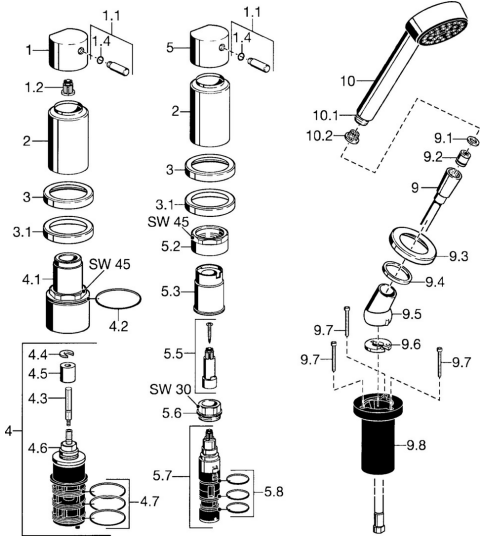

EAN: 4015474057340
static.hansa.com/53269032

- Bathtub & Shower
- Trim Kit, Two-grip
- Rim mounted
- Chrome
- Non-return valve(s)

Technical data

Technical properties

Hot water supply	max. +80°C
Working pressure	0.5-10 bar
Backflow prevention (EN1717)	EB

Spare parts

SP53269032

	Name	Code
1	Handle	59912131
1.1	Lever, M8, 22 mm	59912132
1.2	Adapter White	59910235
1.4	O-ring, d 6x1	59912136
2	Covering cap Discontinued	59912308
3	Cover flange Discontinued	59912256
3.1	Cover flange	59912259
4.1	Eye screw, M52x1, SW45 Discontinued	59912315
4.2	O-ring, 50.52x1.78	59906841
4.3	Spindle, M4 Discontinued	59912317
4.4	Ring	59910694
4.5	Adapter	59912318
4.6	Valve	59912098
4.7	O-ring, d 40x2	59911507
5.2	Eye screw, M42x1, SW45 Discontinued	59912321
5.3	Retaining ring Discontinued	59912320
5.5	Spindle Discontinued	59912319
5.6	Eye screw, M32x1.5	59911898
5.7	Diverter	59911834
5.8	O-ring kit, d 24x2	59911835
9	Shower hose, L=1750, G1/2-M12x1	59912281
9.1	Gasket ring, d 21x12x2	59912304
9.2	Non-return valve	59905714
9.3	Cover flange, M70x1	59912287
9.4	Bearing ring	59912286
9.5	Holder	59912282
9.6	Disk	59912337
9.7	Screw, M4x45	59912291
9.8	Passing-through bushing	59912290
10	Hand shower Discontinued	51170200
10.1	Hose coupling, G1/2 Discontinued	59912237
10.2	Strainer	59906859