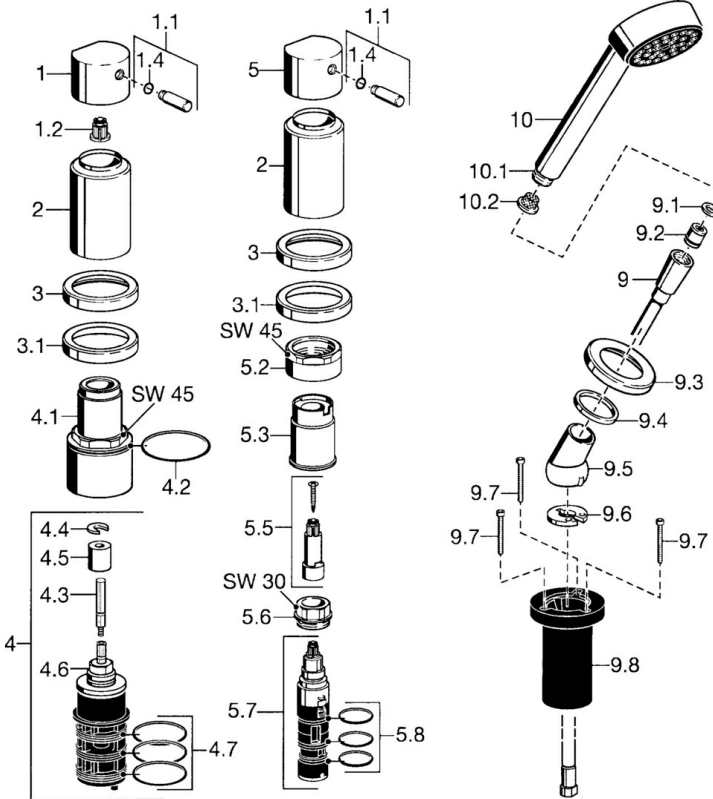

EAN: 4015474057340
static.hansa.com/53269032

- Bathtub & Shower
- Trim Kit, Two-grip
- Rim mounted
- Chrome
- Non-return valve(s)

Technical data

Technical properties

Hot water supply	max. +80°C
Working pressure	0.5-10 bar
Backflow prevention (EN1717)	EB

Spare parts

SP53269032

	Name	Code
1	Handle	59912131
1.1	Lever, M8, 22 mm	59912132
1.2	Adapter White	59910235
1.4	O-ring, d 6x1	59912136
2	Covering cap Discontinued	59912308
3	Cover flange Discontinued	59912256
3.1	Cover flange	59912259
4.1	Eye screw, M52x1, SW45 Discontinued	59912315
4.2	O-ring, 50.52x1.78	59906841
4.3	Spindle, M4 Discontinued	59912317
4.4	Ring	59910694
4.5	Adapter	59912318
4.6	Valve	59912098
4.7	O-ring, d 40x2	59911507
5.2	Eye screw, M42x1, SW45 Discontinued	59912321
5.3	Retaining ring Discontinued	59912320
5.5	Spindle Discontinued	59912319
5.6	Eye screw, M32x1.5	59911898
5.7	Diverter	59911834
5.8	O-ring kit, d 24x2	59911835
9	Shower hose, L=1750, G1/2-M12x1	59912281
9.1	Gasket ring, d 21x12x2	59912304
9.2	Non-return valve	59905714
9.3	Cover flange, M70x1	59912287
9.4	Bearing ring	59912286
9.5	Holder	59912282
9.6	Disk	59912337
9.7	Screw, M4x45	59912291
9.8	Passing-through bushing	59912290
10	Hand shower Discontinued	51170200
10.1	Hose coupling, G1/2 Discontinued	59912237
10.2	Strainer	59906859