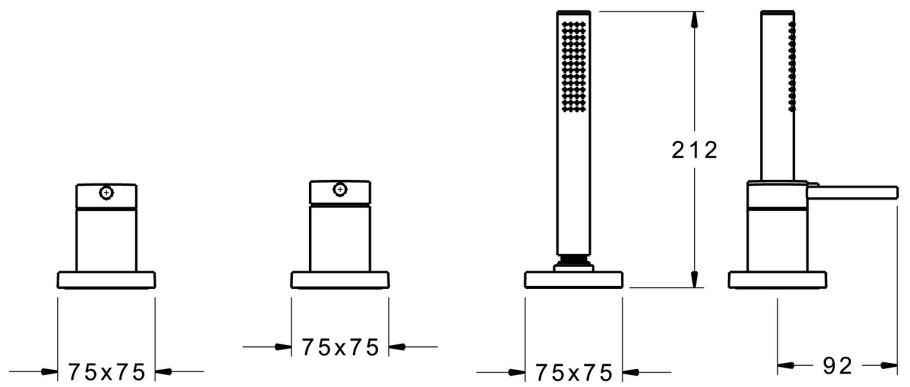

EAN: 4015474277007
static.hansa.com/53259093

- Bath tub & Shower
- Trim Kit, Single-lever
- Rim mounted
- Chrome
- Pin shape, Single operating lever/handle, Hot/Cold symbols
- Shower hose (1750 mm)
- Intense - invigorating water stream
- Litter filter(s), Non-return valve(s)
- Square rosette
- 1 spray function

Technical data

Flow properties

Flow-rate at 3 bar **20.4 / 13.2 l/min**

Technical properties

Hot water supply **max. +80°C**
 Working pressure **0.5-10 bar**
 Backflow prevention (EN1717) **EB**

Regulations

EN standard **EN 817, EN 1112, EN 1113**

Spare parts

SP53259093

| | Name | Code |
|------|------------------------------------|----------|
| 1 | Lever, 70 mm | 59913331 |
| 1.1 | Screw, M5x35 | 59913299 |
| 1.4 | O-ring, d 3x1.5 | 59913100 |
| 1.5 | Cap | 59913332 |
| 2 | Covering cap | 59913364 |
| 2.1 | Bearing ring | 59913363 |
| 2.2 | O-ring, d 38x2 | 59913212 |
| 2.3 | Cover flange | 59913448 |
| 3 | Cover flange, 75x75 mm | 59914209 |
| 3.1 | Cover flange, 75x75 mm | 59914212 |
| 3.3 | O-ring, 60x3 | 59913280 |
| 3.4 | O-ring, d 40x2 | 59911507 |
| 5 | Handle | 59913345 |
| 5.1 | Lever, 9 mm M6 | 59913348 |
| 5.2 | Cover sleeve Discontinued | 59914210 |
| 5.3 | Screw, M4x4 | 59901027 |
| 5.4 | Flow limiter | 59911897 |
| 9 | Shower hose, L=1750, G1/2-M12x1 | 59912281 |
| 9.1 | Gasket ring, d 21x12x2 | 59912304 |
| 9.2 | Non-return valve | 59905714 |
| 9.3 | Cover flange, 75x75 mm | 59913879 |
| 9.5 | Holder | 59913289 |
| 9.6 | Disk | 59912337 |
| 9.7 | Screw, M4x45 | 59912291 |
| 9.8 | Passing-through bushing | 59913288 |
| 10 | Hand shower | 54390100 |
| 10.1 | Flow limiter | 59912777 |
| N.I. | Raising kit, 30 mm, HM 3.5 (-2015) | 59913189 |
| N.I. | Raising kit, 30 mm | 59913190 |
| N.I. | Extension screw kit, (2015-) | 59914337 |