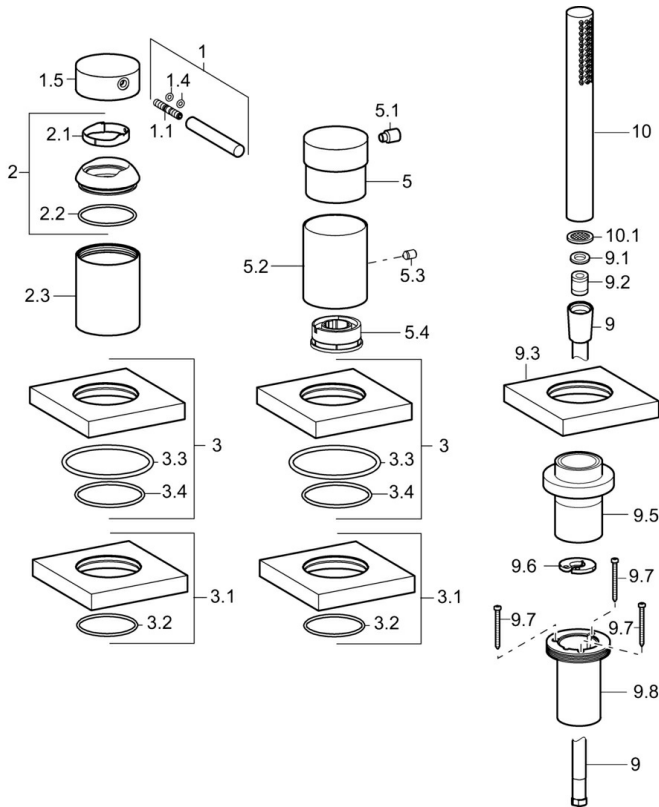

EAN: 4015474277007
static.hansa.com/53259093

- Bath tub & Shower
- Trim Kit, Single-lever
- Rim mounted
- Chrome
- Pin shape, Single operating lever/handle, Hot/Cold symbols
- Shower hose (1750 mm)
- Intense - invigorating water stream
- Litter filter(s), Non-return valve(s)
- Square rosette
- 1 spray function

Technical data

Flow properties

Flow-rate at 3 bar **20.4 / 13.2 l/min**

Technical properties

Hot water supply **max. +80°C**
 Working pressure **0.5-10 bar**
 Backflow prevention (EN1717) **EB**

Regulations

EN standard **EN 817, EN 1112, EN 1113**

Spare parts

SP53259093

| | Name | Code |
|------|------------------------------------|----------|
| 1 | Lever, 70 mm | 59913331 |
| 1.1 | Screw, M5x35 | 59913299 |
| 1.4 | O-ring, d 3x1.5 | 59913100 |
| 1.5 | Cap | 59913332 |
| 2 | Covering cap | 59913364 |
| 2.1 | Bearing ring | 59913363 |
| 2.2 | O-ring, d 38x2 | 59913212 |
| 2.3 | Cover flange | 59913448 |
| 3 | Cover flange, 75x75 mm | 59914209 |
| 3.1 | Cover flange, 75x75 mm | 59914212 |
| 3.3 | O-ring, 60x3 | 59913280 |
| 3.4 | O-ring, d 40x2 | 59911507 |
| 5 | Handle | 59913345 |
| 5.1 | Lever, 9 mm M6 | 59913348 |
| 5.2 | Cover sleeve Discontinued | 59914210 |
| 5.3 | Screw, M4x4 | 59901027 |
| 5.4 | Flow limiter | 59911897 |
| 9 | Shower hose, L=1750, G1/2-M12x1 | 59912281 |
| 9.1 | Gasket ring, d 21x12x2 | 59912304 |
| 9.2 | Non-return valve | 59905714 |
| 9.3 | Cover flange, 75x75 mm | 59913879 |
| 9.5 | Holder | 59913289 |
| 9.6 | Disk | 59912337 |
| 9.7 | Screw, M4x45 | 59912291 |
| 9.8 | Passing-through bushing | 59913288 |
| 10 | Hand shower | 54390100 |
| 10.1 | Flow limiter | 59912777 |
| N.I. | Raising kit, 30 mm, HM 3.5 (-2015) | 59913189 |
| N.I. | Raising kit, 30 mm | 59913190 |
| N.I. | Extension screw kit, (2015-) | 59914337 |