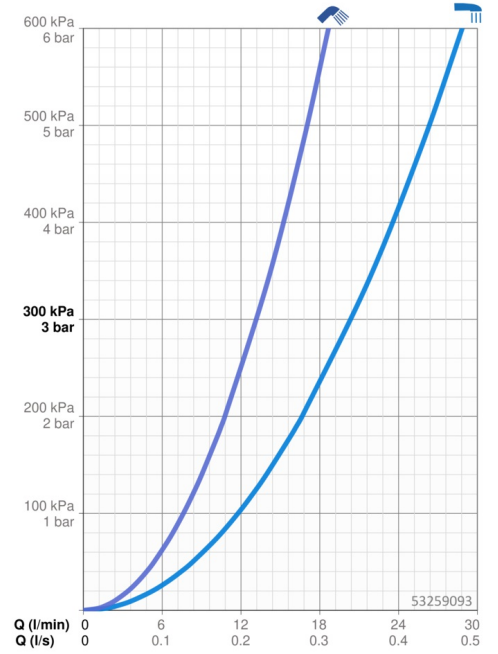

Technical data

Flow properties

Flow-rate at 3 bar **20.4 / 13.2 l/min**

Technical properties

Hot water supply **max. +80°C**
Working pressure **0.5-10 bar**
Backflow prevention (EN1717) **EB**

Regulations

EN standard **EN 817, EN 1112, EN 1113**