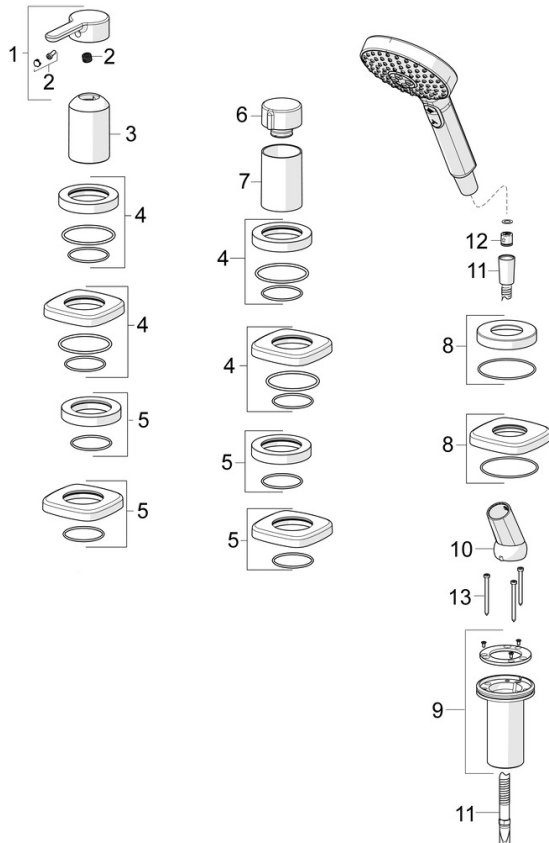

EAN: 4057304007002  
[static.hansa.com/53259083](http://static.hansa.com/53259083)

trim kit single-lever mixer

- Bath tub & Shower
- Trim Kit, Single-lever
- Rim mounted
- Chrome
- Single operating lever/handle, Hot/Cold symbols, Flow control handle
- Hand shower, Shower hose (1750 mm)
- Pulsating - Strong water stream for massage or body treatment, Intense - invigorating water stream, Sensitive - Gentle water stream
- Non-return valve(s)
- Soft edge rosette, Sleeve
- 3 spray functions

### Technical properties

Hot water supply	<b>max. +65°C</b>
Working pressure	<b>0.5-10 bar</b>
Backflow prevention (EN1717)	<b>EB</b>
Material	<b>Brass</b>

## Spare parts

### SP53259083

	Name	Code
01	Lever	59914574
02	Symbol plug	59914573
03	Cover sleeve	59914572
04	Cover plate, 75x75 mm, for Compact Discontinued	59914675
04	Cover plate, d 72 mm, for Compact	59914667
05	Cover plate, 75x75 mm Discontinued	59914676
05	Cover plate, d 72 mm	59914668
06	Flow control handle	59914669
07	Cover sleeve	59914671
08	Cover plate, d 72 mm	59914672
08	Cover plate, 75x75 mm Discontinued	59914677
09	Passing-through bushing	59914673
10	Holder	59912282
11	Shower hose, L=1750, G1/2-M12x1	59912281
12	Non-return valve	59905714
13	Screw, M4x45	59912291