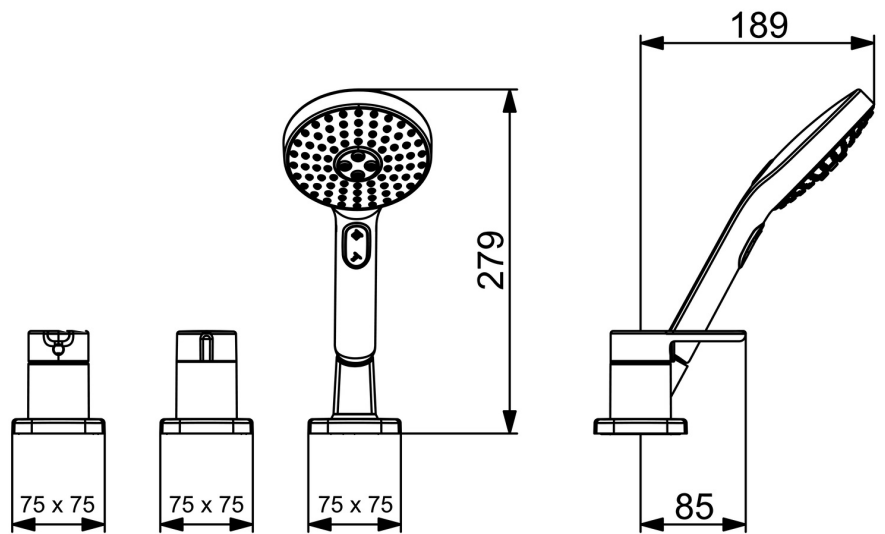

EAN: 4057304007002  
[static.hansa.com/53259083](http://static.hansa.com/53259083)

trim kit single-lever mixer

- Bath tub & Shower
- Trim Kit, Single-lever
- Rim mounted
- Chrome
- Single operating lever/handle, Hot/Cold symbols, Flow control handle
- Hand shower, Shower hose (1750 mm)
- Pulsating - Strong water stream for massage or body treatment, Intense - invigorating water stream, Sensitive - Gentle water stream
- Non-return valve(s)
- Soft edge rosette, Sleeve
- 3 spray functions

### Technical properties

Hot water supply	<b>max. +65°C</b>
Working pressure	<b>0.5-10 bar</b>
Backflow prevention (EN1717)	<b>EB</b>
Material	<b>Brass</b>

### SP53259083

	Name	Code
01	Lever	59914574
02	Symbol plug	59914573
03	Cover sleeve	59914572
04	Cover plate, 75x75 mm, for Compact Discontinued	59914675
04	Cover plate, d 72 mm, for Compact	59914667
05	Cover plate, 75x75 mm Discontinued	59914676
05	Cover plate, d 72 mm	59914668
06	Flow control handle	59914669
07	Cover sleeve	59914671
08	Cover plate, d 72 mm	59914672
08	Cover plate, 75x75 mm Discontinued	59914677
09	Passing-through bushing	59914673
10	Holder	59912282
11	Shower hose, L=1750, G1/2-M12x1	59912281
12	Non-return valve	59905714
13	Screw, M4x45	59912291