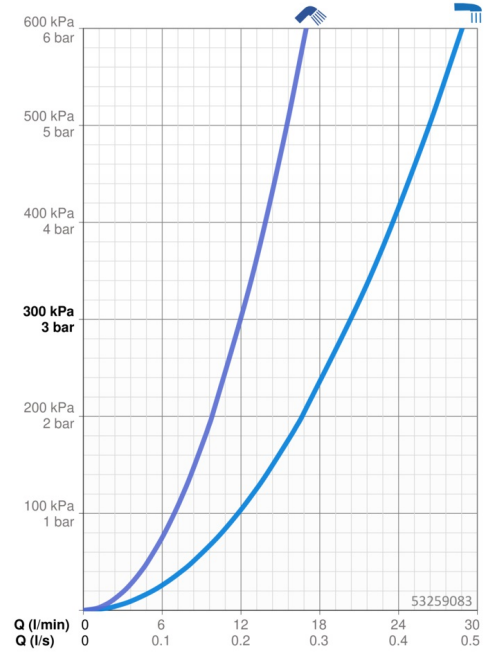

Technical data

Flow properties

Flow-rate at 3 bar	20.4 / 12.0 l/min
Pressure loss with flow (0.2 l/s)	3 bar
Pressure loss with flow (0.3 l/s)	3 bar

Technical properties

Hot water supply	max. +65°C
Working pressure	0.5-10 bar
Backflow prevention (EN1717)	EB
Material	Brass

Regulations

EN standard	EN 817, EN 1112, EN 1113
Noise class	I (ISO 3822)

Approvals and Declarations

Declaration of conformity	DoC