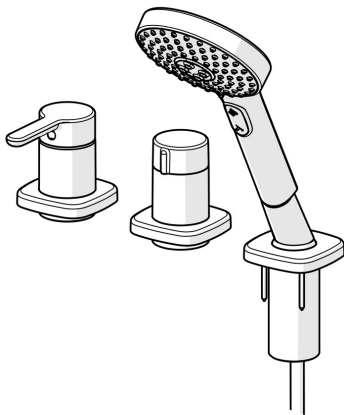

EAN: 4057304007002  
[static.hansa.com/53259083](http://static.hansa.com/53259083)

trim kit single-lever mixer

- Bath tub & Shower
- Trim Kit, Single-lever
- Rim mounted
- Chrome
- Single operating lever/handle, Hot/Cold symbols, Flow control handle
- Hand shower, Shower hose (1750 mm)
- Pulsating - Strong water stream for massage or body treatment, Intense - invigorating water stream, Sensitive - Gentle water stream
- Non-return valve(s)
- Soft edge rosette, Sleeve
- 3 spray functions