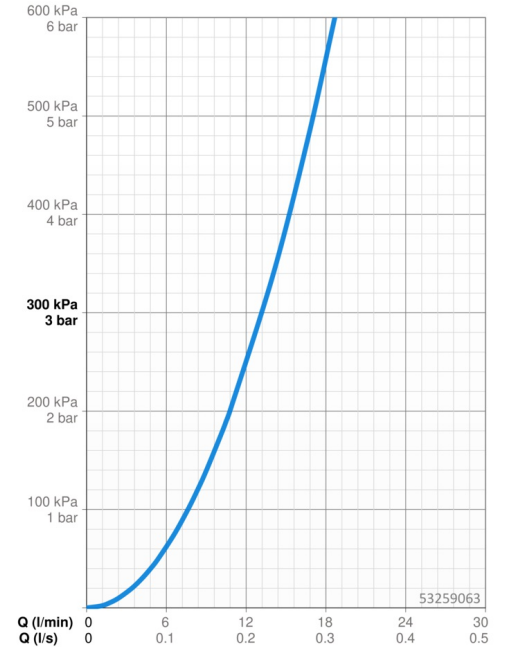

Technical data

Flow properties

Flow-rate at 3 bar	13.2 l/min
Pressure loss with flow (0.2 l/s)	3 bar
Pressure loss with flow (0.3 l/s)	3 bar

Technical properties

Hot water supply	max. +65°C
Working pressure	0.5-10 bar
Backflow prevention (EN1717)	EB
Material	Brass

Regulations

EN standard	EN 817, EN 1112, EN 1113
Noise class	I (ISO 3822)

Approvals and Declarations

Declaration of conformity	DoC