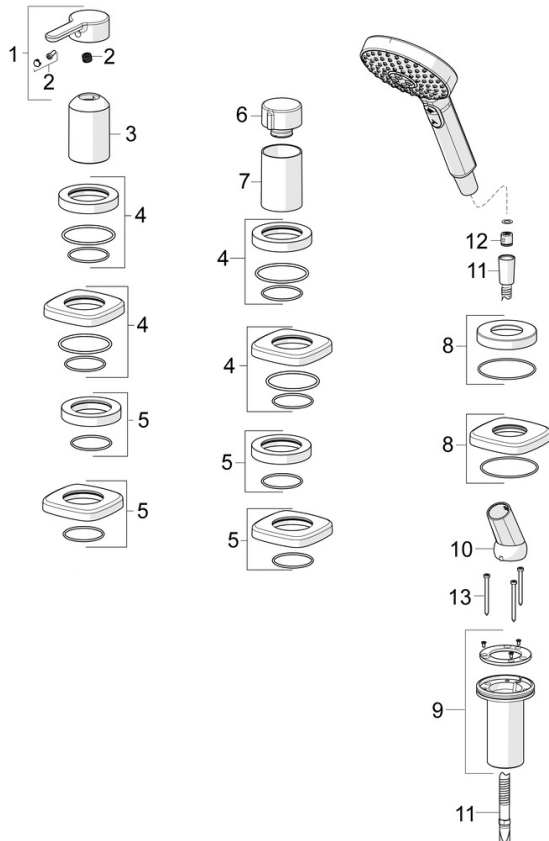

EAN: 4057304006999
static.hansa.com/53259063

trim kit single-lever mixer

- Bath tub & Shower
- Trim Kit, Single-lever
- Rim mounted
- Chrome
- Single operating lever/handle, Hot/Cold symbols, Flow control handle
- Hand shower, Shower hose (1750 mm)
- Intense - invigorating water stream
- Non-return valve(s)
- Round rosette, Sleeve
- 1 spray function

Technical data

Flow properties

Flow-rate at 3 bar	13.2 l/min
Pressure loss with flow (0.2 l/s)	3 bar
Pressure loss with flow (0.3 l/s)	3 bar

Technical properties

Hot water supply	max. +65°C
Working pressure	0.5-10 bar
Backflow prevention (EN1717)	EB
Material	Brass

Regulations

EN standard	EN 817, EN 1112, EN 1113
Noise class	I (ISO 3822)

Approvals and Declarations

Declaration of conformity	DoC
---------------------------	------------

Spare parts

SP53259083

	Name	Code
01	Lever	59914574
02	Symbol plug	59914573
03	Cover sleeve	59914572
04	Cover plate, 75x75 mm, for Compact Discontinued	59914675
04	Cover plate, d 72 mm, for Compact	59914667
05	Cover plate, 75x75 mm Discontinued	59914676
05	Cover plate, d 72 mm	59914668
06	Flow control handle	59914669
07	Cover sleeve	59914671
08	Cover plate, d 72 mm	59914672
08	Cover plate, 75x75 mm Discontinued	59914677
09	Passing-through bushing	59914673
10	Holder	59912282
11	Shower hose, L=1750, G1/2-M12x1	59912281
12	Non-return valve	59905714
13	Screw, M4x45	59912291