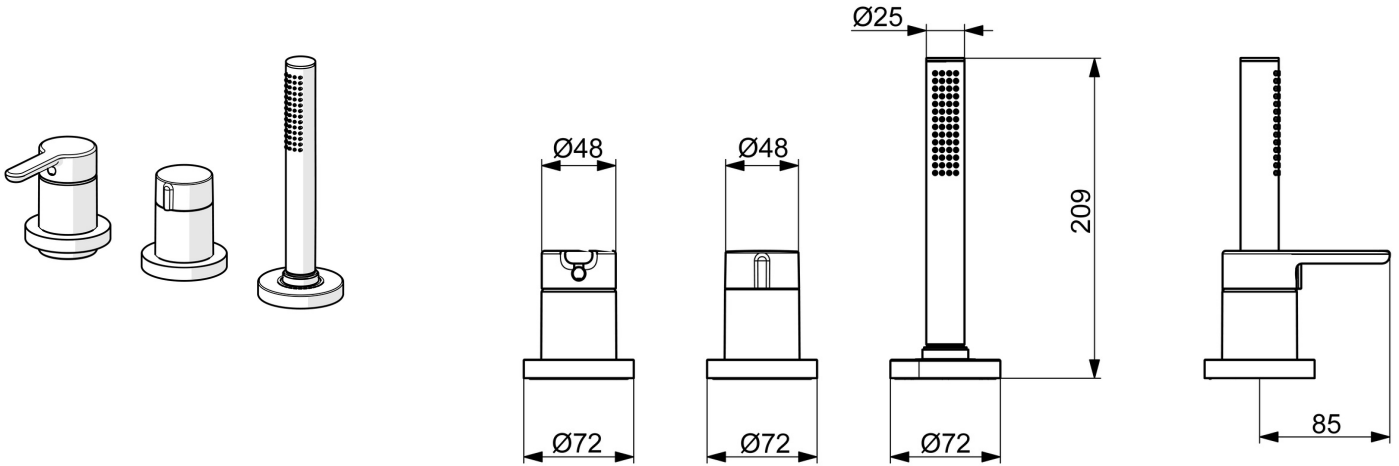

EAN: 4057304006999
static.hansa.com/53259063

trim kit single-lever mixer

- Bath tub & Shower
- Trim Kit, Single-lever
- Rim mounted
- Chrome
- Single operating lever/handle, Hot/Cold symbols, Flow control handle
- Hand shower, Shower hose (1750 mm)
- Intense - invigorating water stream
- Non-return valve(s)
- Round rosette, Sleeve
- 1 spray function

Technical data

Flow properties

Flow-rate at 3 bar	13.2 l/min
Pressure loss with flow (0.2 l/s)	3 bar
Pressure loss with flow (0.3 l/s)	3 bar

Technical properties

Hot water supply	max. +65°C
Working pressure	0.5-10 bar
Backflow prevention (EN1717)	EB
Material	Brass

Regulations

EN standard	EN 817, EN 1112, EN 1113
Noise class	I (ISO 3822)

Approvals and Declarations

Declaration of conformity	DoC
---------------------------	------------

Spare parts

SP53259083

	Name	Code
01	Lever	59914574
02	Symbol plug	59914573
03	Cover sleeve	59914572
04	Cover plate, 75x75 mm, for Compact Discontinued	59914675
04	Cover plate, d 72 mm, for Compact	59914667
05	Cover plate, 75x75 mm Discontinued	59914676
05	Cover plate, d 72 mm	59914668
06	Flow control handle	59914669
07	Cover sleeve	59914671
08	Cover plate, d 72 mm	59914672
08	Cover plate, 75x75 mm Discontinued	59914677
09	Passing-through bushing	59914673
10	Holder	59912282
11	Shower hose, L=1750, G1/2-M12x1	59912281
12	Non-return valve	59905714
13	Screw, M4x45	59912291