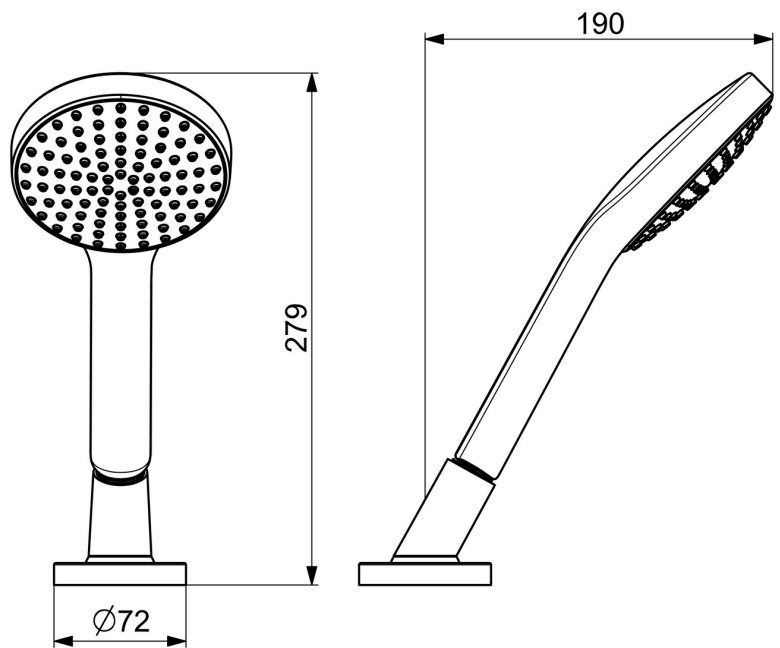

EAN: 4057304014673
static.hansa.com/53249440

- Bathtub & Shower
- Rim mounted
- Chrome
- Shower hose (1750 mm), Anti limescale technology (easy to clean)
- Sensitive – Gentle water stream
- Litter filter(s)
- Anti-twist hose connector
- 1 spray function

Technical data

Flow properties

Flow-rate at 3 bar **15.0 l/min**

Technical properties

DN-size (nominal dimension) **DN15**
 Hot water supply **max. +65°C**
 Working pressure **0.5-5 bar**
 Connection size **G1/2**
 Projection **189 mm**
 Backflow prevention (EN1717) **EB**
 Material **Composite**

Regulations

EN standard **EN 1112, EN 1113**

Approvals and Declarations

Declaration of conformity **DoC**

Spare parts

SP53249440

	Name	Code
01	Shower hose, L=1750, G1/2-M12x1	59912281
02	Cover plate, d 72 mm	59914672
03	Holder	59912282
04	Screw, M4x45	59912291
05	Passing-through bushing	59914673