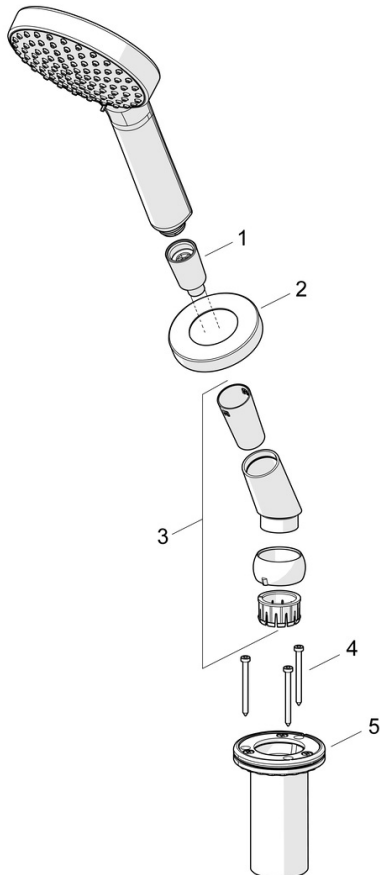

EAN: 4057304014673
static.hansa.com/53249440

- Bathtub & Shower
- Rim mounted
- Chrome
- Shower hose (1750 mm), Anti limescale technology (easy to clean)
- Sensitive – Gentle water stream
- Litter filter(s)
- Anti-twist hose connector
- 1 spray function

Technical data

Flow properties

Flow-rate at 3 bar **15.0 l/min**

Technical properties

DN-size (nominal dimension) **DN15**
 Hot water supply **max. +65°C**
 Working pressure **0.5-5 bar**
 Connection size **G1/2**
 Projection **189 mm**
 Backflow prevention (EN1717) **EB**
 Material **Composite**

Regulations

EN standard **EN 1112, EN 1113**

Approvals and Declarations

Declaration of conformity **DoC**

Spare parts

SP53249440

	Name	Code
01	Shower hose, L=1750, G1/2-M12x1	59912281
02	Cover plate, d 72 mm	59914672
03	Holder	59912282
04	Screw, M4x45	59912291
05	Passing-through bushing	59914673