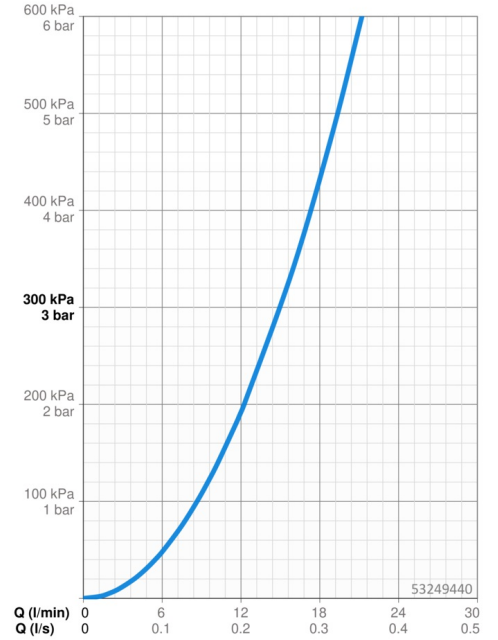

EAN: 4057304014673
static.hansa.com/53249440

- Bathtub & Shower
- Rim mounted
- Chrome
- Shower hose (1750 mm), Anti limescale technology (easy to clean)
- Sensitive – Gentle water stream
- Litter filter(s)
- Anti-twist hose connector
- 1 spray function

Technical data

Flow properties

Flow-rate at 3 bar **15.0 l/min**

Technical properties

DN-size (nominal dimension) **DN15**
 Hot water supply **max. +65°C**
 Working pressure **0.5-5 bar**
 Connection size **G1/2**
 Projection **189 mm**
 Backflow prevention (EN1717) **EB**
 Material **Composite**

Regulations

EN standard **EN 1112, EN 1113**

Approvals and Declarations

Declaration of conformity **DoC**

Spare parts

SP53249440

	Name	Code
01	Shower hose, L=1750, G1/2-M12x1	59912281
02	Cover plate, d 72 mm	59914672
03	Holder	59912282
04	Screw, M4x45	59912291
05	Passing-through bushing	59914673