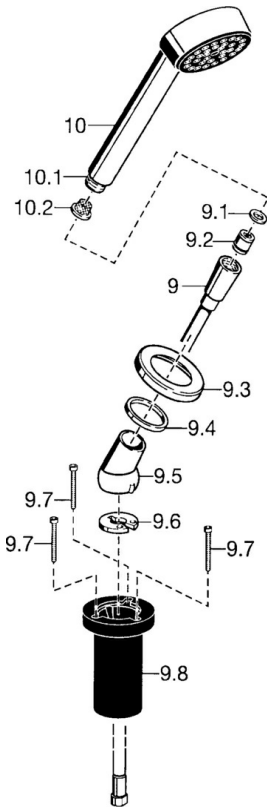

EAN: 4015474062245
static.hansa.com/53249190

- Bathtub & Shower
- Rim mounted
- Chrome
- Shower hose (1750 mm)
- Litter filter(s)
- Anti-twist hose connector
- 3 spray functions

Technical data

Flow properties

Flow-rate at 3 bar **18.0 l/min**

Technical properties

Hot water supply **max. +65°C**
 Working pressure **0.5-5 bar**
 Connection size **G1/2**
 Material **Composite**

Regulations

EN standard **EN 1112, EN 1113**

Spare parts

SP53249190

	Name	Code
9	Shower hose, L=1750, G1/2-M12x1	59912281
9.1	Gasket ring, d 21x12x2	59912304
9.2	Non-return valve	59905714
9.3	Cover flange, M70x1	59912287
9.4	Bearing ring	59912286
9.5	Holder	59912282
9.6	Disk	59912337
9.7	Screw, M4x45	59912291
9.8	Passing-through bushing	59912290
10	Hand shower Discontinued	51170200
10.1	Hose coupling, G1/2 Discontinued	59912237
10.2	Strainer	59906859