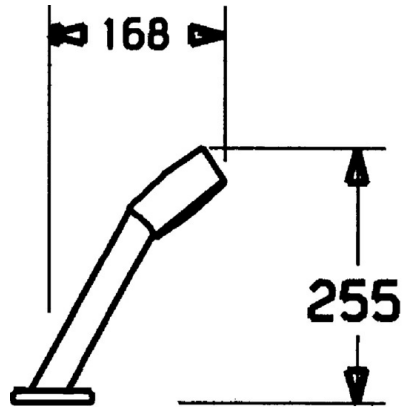

EAN: 4015474062245
static.hansa.com/53249190

- Bathtub & Shower
- Rim mounted
- Chrome
- Shower hose (1750 mm)
- Litter filter(s)
- Anti-twist hose connector
- 3 spray functions

Technical data

Flow properties

Flow-rate at 3 bar **18.0 l/min**

Technical properties

Hot water supply **max. +65°C**
 Working pressure **0.5-5 bar**
 Connection size **G1/2**
 Material **Composite**

Regulations

EN standard **EN 1112, EN 1113**

Spare parts

SP53249190

	Name	Code
9	Shower hose, L=1750, G1/2-M12x1	59912281
9.1	Gasket ring, d 21x12x2	59912304
9.2	Non-return valve	59905714
9.3	Cover flange, M70x1	59912287
9.4	Bearing ring	59912286
9.5	Holder	59912282
9.6	Disk	59912337
9.7	Screw, M4x45	59912291
9.8	Passing-through bushing	59912290
10	Hand shower Discontinued	51170200
10.1	Hose coupling, G1/2 Discontinued	59912237
10.2	Strainer	59906859