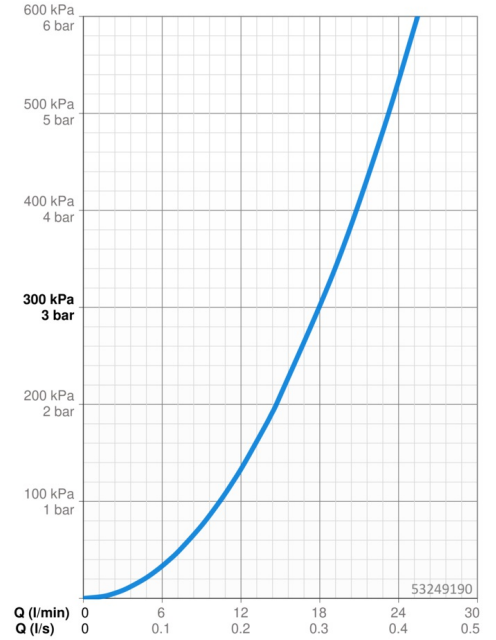

EAN: 4015474062245
static.hansa.com/53249190

- Bathtub & Shower
- Rim mounted
- Chrome
- Shower hose (1750 mm)
- Litter filter(s)
- Anti-twist hose connector
- 3 spray functions

Technical data

Flow properties

Flow-rate at 3 bar **18.0 l/min**

Technical properties

Hot water supply **max. +65°C**
 Working pressure **0.5-5 bar**
 Connection size **G1/2**
 Material **Composite**

Regulations

EN standard **EN 1112, EN 1113**