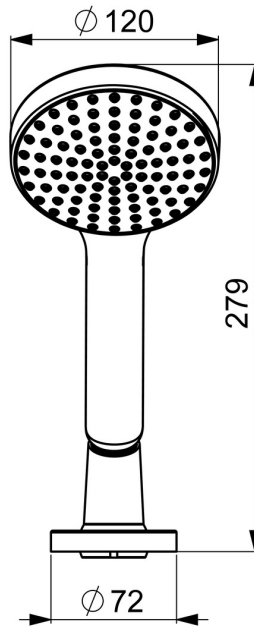

EAN: 4057304012891
static.hansa.com/53249140

- Bathtub & Shower
- Rim mounted
- Chrome
- Shower hose (1750 mm), Anti limescale technology (easy to clean)
- Sensitive – Gentle water stream
- Litter filter(s)
- Anti-twist hose connector
- 1 spray function

Technical data

Flow properties

Flow-rate at 3 bar (with flow controller) **15.0 l/min**

Technical properties

DN-size (nominal dimension) **DN15**
 Hot water supply **max. +65°C**
 Working pressure **0.5-5 bar**
 Connection size **G1/2**
 Projection **189 mm**
 Material **Composite**

Regulations

EN standard **EN 1112, EN 1113**

Spare parts

SP53249140

| | Name | Code |
|----|---------------------------------|----------|
| 01 | Gasket ring, d 21x12x2 | 59912304 |
| 02 | Non-return valve | 59905714 |
| 03 | Shower hose, L=1750, G1/2-M12x1 | 59912281 |
| 04 | Cover flange, M70x1 | 59912287 |
| 05 | Bearing ring | 59912286 |
| 06 | Holder | 59912282 |
| 07 | Disk | 59912337 |
| 08 | Screw, M4x45 | 59912291 |
| 09 | Passing-through bushing | 59912290 |