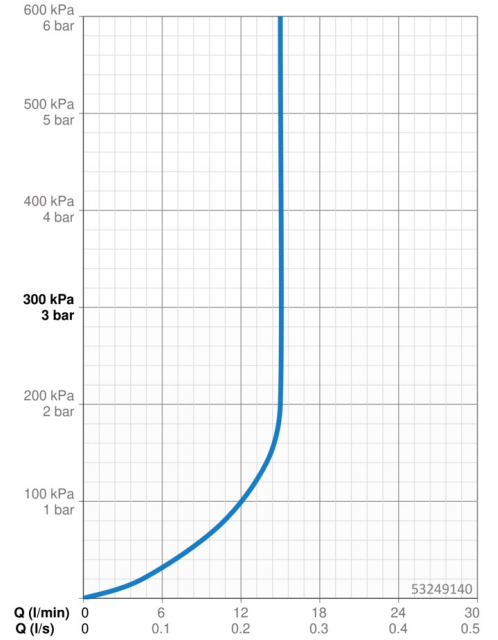

Technical data

Flow properties

Flow-rate at 3 bar (with flow controller) **15.0 l/min**

Technical properties

DN-size (nominal dimension) **DN15**
Hot water supply **max. +65°C**
Working pressure **0.5-5 bar**
Connection size **G1/2**
Projection **189 mm**
Material **Composite**

Regulations

EN standard **EN 1112, EN 1113**