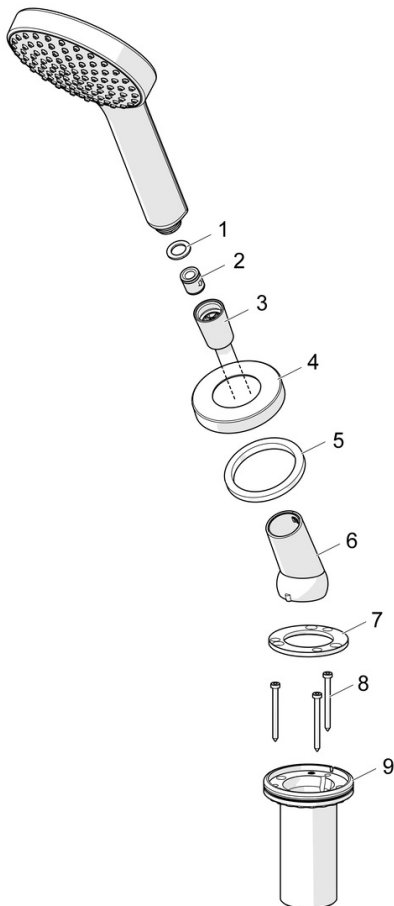

EAN: 4057304012891
static.hansa.com/53249140

- Bathtub & Shower
- Rim mounted
- Chrome
- Shower hose (1750 mm), Anti limescale technology (easy to clean)
- Sensitive – Gentle water stream
- Litter filter(s)
- Anti-twist hose connector
- 1 spray function

Technical data

Flow properties

Flow-rate at 3 bar (with flow controller) **15.0 l/min**

Technical properties

DN-size (nominal dimension) **DN15**
 Hot water supply **max. +65°C**
 Working pressure **0.5-5 bar**
 Connection size **G1/2**
 Projection **189 mm**
 Material **Composite**

Regulations

EN standard **EN 1112, EN 1113**

Spare parts

SP53249140

| | Name | Code |
|----|---------------------------------|----------|
| 01 | Gasket ring, d 21x12x2 | 59912304 |
| 02 | Non-return valve | 59905714 |
| 03 | Shower hose, L=1750, G1/2-M12x1 | 59912281 |
| 04 | Cover flange, M70x1 | 59912287 |
| 05 | Bearing ring | 59912286 |
| 06 | Holder | 59912282 |
| 07 | Disk | 59912337 |
| 08 | Screw, M4x45 | 59912291 |
| 09 | Passing-through bushing | 59912290 |