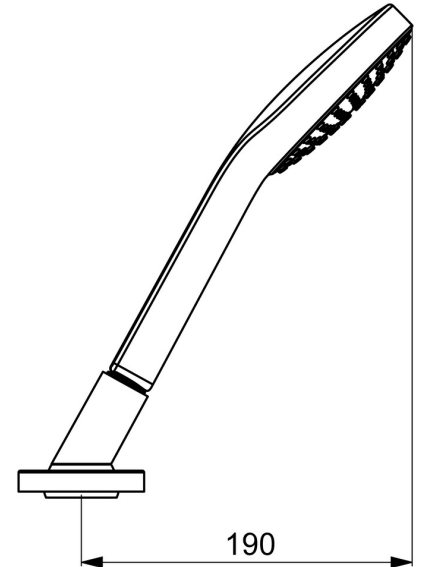

EAN: 4057304012891
static.hansa.com/53249140

- Bathtub & Shower
- Rim mounted
- Chrome
- Shower hose (1750 mm), Anti limescale technology (easy to clean)
- Sensitive – Gentle water stream
- Litter filter(s)
- Anti-twist hose connector
- 1 spray function

Technical data

Flow properties

Flow-rate at 3 bar (with flow controller) **15.0 l/min**

Technical properties

DN-size (nominal dimension) **DN15**
 Hot water supply **max. +65°C**
 Working pressure **0.5-5 bar**
 Connection size **G1/2**
 Projection **189 mm**
 Material **Composite**

Regulations

EN standard **EN 1112, EN 1113**

Spare parts

SP53249140

| | Name | Code |
|----|---------------------------------|----------|
| 01 | Gasket ring, d 21x12x2 | 59912304 |
| 02 | Non-return valve | 59905714 |
| 03 | Shower hose, L=1750, G1/2-M12x1 | 59912281 |
| 04 | Cover flange, M70x1 | 59912287 |
| 05 | Bearing ring | 59912286 |
| 06 | Holder | 59912282 |
| 07 | Disk | 59912337 |
| 08 | Screw, M4x45 | 59912291 |
| 09 | Passing-through bushing | 59912290 |