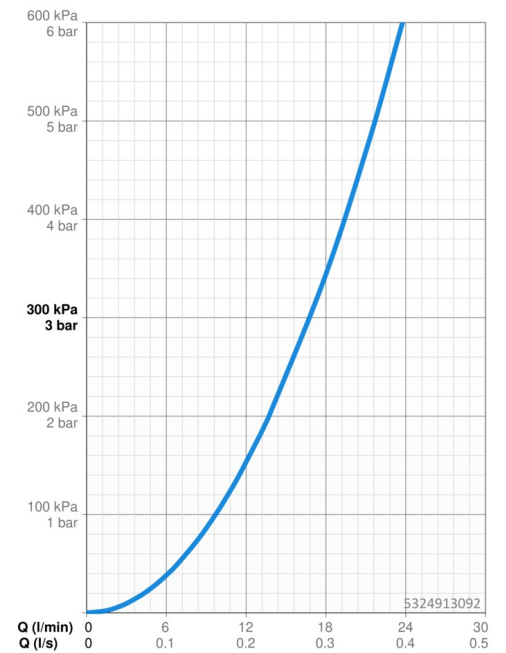

Regulations

EN standard **EN 1112**