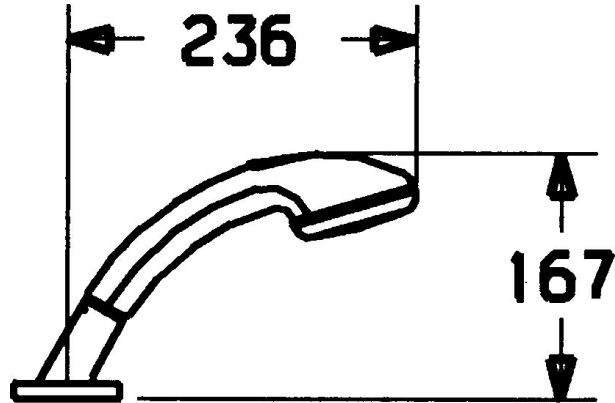

EAN: 4015474048447
static.hansa.com/5324913092

- Bath tub & Shower
- Rim mounted
- Shower hose (1750 mm)
- Litter filter(s), Non-return valve(s)
- Anti-twist hose connector
- 2 spray functions

Technical data

Flow properties

Flow-rate at 3 bar **16.8 l/min**

Technical properties

Hot water supply **max. +65°C**
Working pressure **0.5-5 bar**
Backflow prevention (EN1717) **EB**
Material **Composite**

Regulations

EN standard **EN 1112**

Spare parts

SP53249130

	Name	Code
9	Shower hose, L=1750, G1/2-M12x1	59912281
9.1	Gasket ring, d 21x12x2	59912304
9.2	Non-return valve	59905714
9.3	Cover flange, M70x1 Chrome/Satin Discontinued	59912288
9.3	Cover flange, M70x1	59912287
9.4	Bearing ring	59912286
9.5	Holder	59912282
9.6	Disk	59912337
9.7	Screw, M4x45	59912291
9.8	Passing-through bushing	59912290
10	Hand shower Chrome/Gold Discontinued	599043390
10	Hand shower Chrome/Satin Discontinued	599043392
10	Hand shower Discontinued	04320100
10.1	Hose coupling, G1/2 Discontinued	59912237
10.2	Strainer	59906859