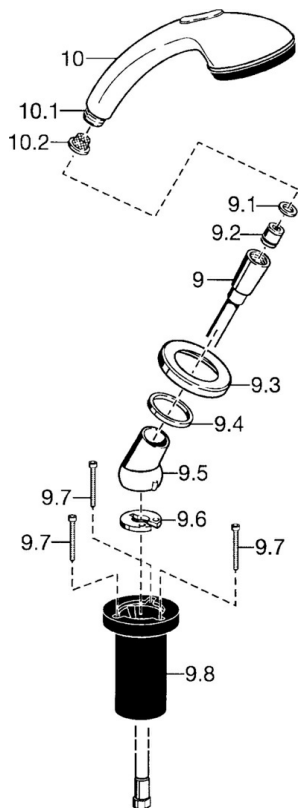

EAN: 4015474048447
static.hansa.com/5324913092

- Bath tub & Shower
- Rim mounted
- Shower hose (1750 mm)
- Litter filter(s), Non-return valve(s)
- Anti-twist hose connector
- 2 spray functions

Technical data

Flow properties

Flow-rate at 3 bar **16.8 l/min**

Technical properties

Hot water supply **max. +65°C**
Working pressure **0.5-5 bar**
Backflow prevention (EN1717) **EB**
Material **Composite**

Regulations

EN standard **EN 1112**

Spare parts

SP53249130

	Name	Code
9	Shower hose, L=1750, G1/2-M12x1	59912281
9.1	Gasket ring, d 21x12x2	59912304
9.2	Non-return valve	59905714
9.3	Cover flange, M70x1 Chrome/Satin Discontinued	59912288
9.3	Cover flange, M70x1	59912287
9.4	Bearing ring	59912286
9.5	Holder	59912282
9.6	Disk	59912337
9.7	Screw, M4x45	59912291
9.8	Passing-through bushing	59912290
10	Hand shower Chrome/Gold Discontinued	599043390
10	Hand shower Chrome/Satin Discontinued	599043392
10	Hand shower Discontinued	04320100
10.1	Hose coupling, G1/2 Discontinued	59912237
10.2	Strainer	59906859