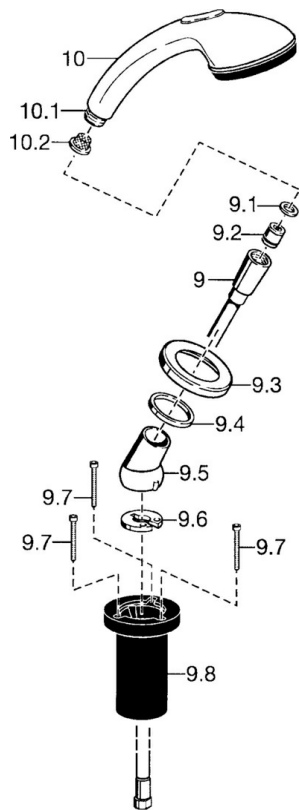

EAN: 4015474048454
static.hansa.com/5324913090

- Bathtub & Shower
- Rim mounted
- Chrome/Gold
- Shower hose (1750 mm)
- Litter filter(s), Non-return valve(s)
- Anti-twist hose connector
- 2 spray functions

Technical data

Flow properties

Flow-rate at 3 bar **16.8 l/min**

Technical properties

Hot water supply **max. +65°C**
Working pressure **0.5-5 bar**
Backflow prevention (EN1717) **EB**
Material **Composite**

Regulations

EN standard **EN 1112**

Spare parts

SP53249130

	Name	Code
9	Shower hose, L=1750, G1/2-M12x1	59912281
9.1	Gasket ring, d 21x12x2	59912304
9.2	Non-return valve	59905714
9.3	Cover flange, M70x1 Chrome/Satin Discontinued	59912288
9.3	Cover flange, M70x1	59912287
9.4	Bearing ring	59912286
9.5	Holder	59912282
9.6	Disk	59912337
9.7	Screw, M4x45	59912291
9.8	Passing-through bushing	59912290
10	Hand shower Chrome/Gold Discontinued	599043390
10	Hand shower Chrome/Satin Discontinued	599043392
10	Hand shower Discontinued	04320100
10.1	Hose coupling, G1/2 Discontinued	59912237
10.2	Strainer	59906859