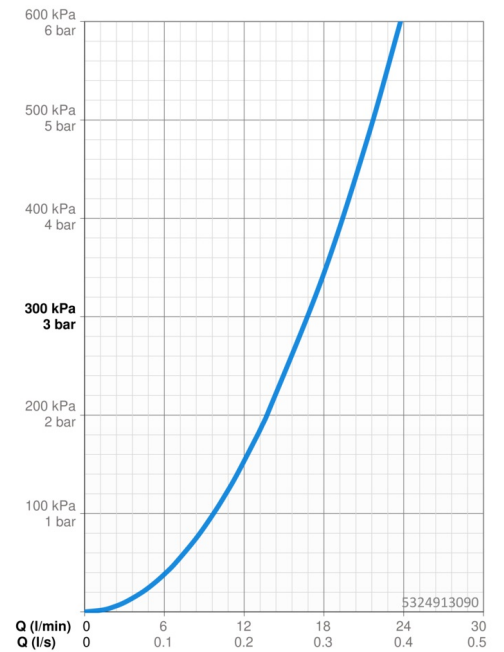

Regulations

EN standard **EN 1112**