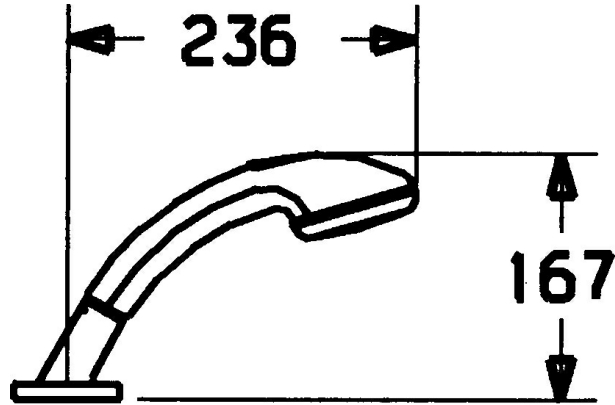

EAN: 4015474048454
static.hansa.com/5324913090

- Bathtub & Shower
- Rim mounted
- Chrome/Gold
- Shower hose (1750 mm)
- Litter filter(s), Non-return valve(s)
- Anti-twist hose connector
- 2 spray functions

Technical data

Flow properties

Flow-rate at 3 bar **16.8 l/min**

Technical properties

Hot water supply **max. +65°C**
Working pressure **0.5-5 bar**
Backflow prevention (EN1717) **EB**
Material **Composite**

Regulations

EN standard **EN 1112**

Spare parts

SP53249130

	Name	Code
9	Shower hose, L=1750, G1/2-M12x1	59912281
9.1	Gasket ring, d 21x12x2	59912304
9.2	Non-return valve	59905714
9.3	Cover flange, M70x1 Chrome/Satin Discontinued	59912288
9.3	Cover flange, M70x1	59912287
9.4	Bearing ring	59912286
9.5	Holder	59912282
9.6	Disk	59912337
9.7	Screw, M4x45	59912291
9.8	Passing-through bushing	59912290
10	Hand shower Chrome/Gold Discontinued	599043390
10	Hand shower Chrome/Satin Discontinued	599043392
10	Hand shower Discontinued	04320100
10.1	Hose coupling, G1/2 Discontinued	59912237
10.2	Strainer	59906859