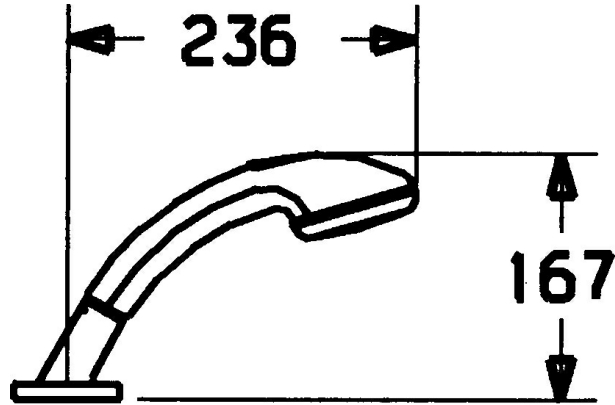

EAN: 4015474048409  
[static.hansa.com/5324913082](https://static.hansa.com/5324913082)

- Bathtub & Shower
- Rim mounted
- White
- Shower hose (1750 mm)
- Litter filter(s), Non-return valve(s)
- Anti-twist hose connector
- 2 spray functions

## Technical data

### Technical properties

Hot water supply **max. +65°C**  
Working pressure **0.5-5 bar**  
Backflow prevention (EN1717) **EB**  
Material **Composite**

### SP53249130

	Name	Code
9	Shower hose, L=1750, G1/2-M12x1	59912281
9.1	Gasket ring, d 21x12x2	59912304
9.2	Non-return valve	59905714
9.3	Cover flange, M70x1 Chrome/Satin Discontinued	59912288
9.3	Cover flange, M70x1	59912287
9.4	Bearing ring	59912286
9.5	Holder	59912282
9.6	Disk	59912337
9.7	Screw, M4x45	59912291
9.8	Passing-through bushing	59912290
10	Hand shower Chrome/Gold Discontinued	599043390
10	Hand shower Chrome/Satin Discontinued	599043392
10	Hand shower Discontinued	04320100
10.1	Hose coupling, G1/2 Discontinued	59912237
10.2	Strainer	59906859