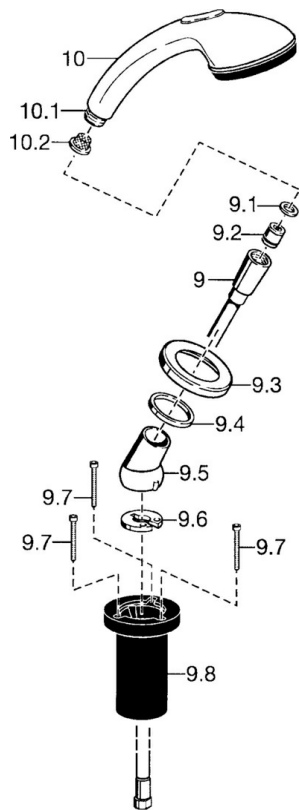

EAN: 4015474048409  
[static.hansa.com/5324913082](https://static.hansa.com/5324913082)

- Bathtub & Shower
- Rim mounted
- White
- Shower hose (1750 mm)
- Litter filter(s), Non-return valve(s)
- Anti-twist hose connector
- 2 spray functions

### Flow properties

Flow-rate at 3 bar **16.8 l/min**

### Technical properties

Hot water supply **max. +65°C**  
Working pressure **0.5-5 bar**  
Backflow prevention (EN1717) **EB**  
Material **Composite**

### SP53249130

	Name	Code
9	Shower hose, L=1750, G1/2-M12x1	59912281
9.1	Gasket ring, d 21x12x2	59912304
9.2	Non-return valve	59905714
9.3	Cover flange, M70x1 Chrome/Satin Discontinued	59912288
9.3	Cover flange, M70x1	59912287
9.4	Bearing ring	59912286
9.5	Holder	59912282
9.6	Disk	59912337
9.7	Screw, M4x45	59912291
9.8	Passing-through bushing	59912290
10	Hand shower Chrome/Gold Discontinued	599043390
10	Hand shower Chrome/Satin Discontinued	599043392
10	Hand shower Discontinued	04320100
10.1	Hose coupling, G1/2 Discontinued	59912237
10.2	Strainer	59906859