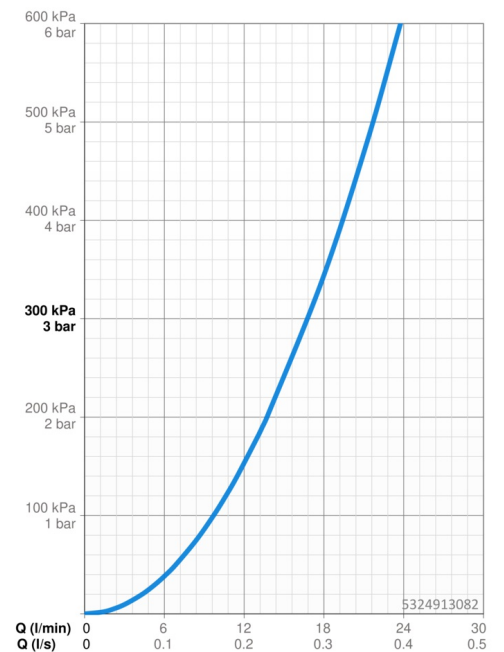

Regulations

EN standard **EN 1112**