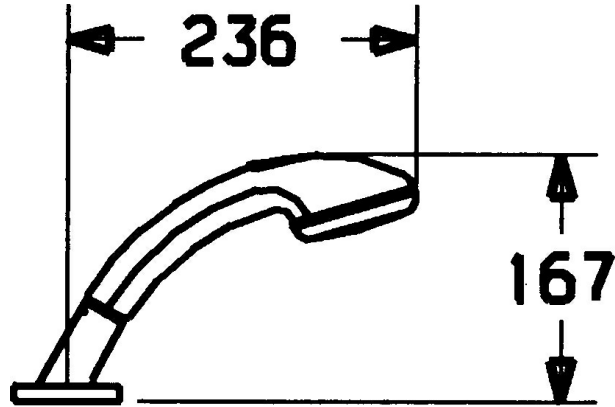

EAN: 4015474048393  
[static.hansa.com/53249130](http://static.hansa.com/53249130)

- Bathtub & Shower
- Rim mounted
- Chrome
- Shower hose (1750 mm)
- Litter filter(s), Non-return valve(s)
- Anti-twist hose connector
- 2 spray functions

## Technical data

### Technical properties

Hot water supply **max. +65°C**  
 Working pressure **0.5-5 bar**  
 Backflow prevention (EN1717) **EB**  
 Material **Composite**

### SP53249130

	Name	Code
9	Shower hose, L=1750, G1/2-M12x1	59912281
9.1	Gasket ring, d 21x12x2	59912304
9.2	Non-return valve	59905714
9.3	Cover flange, M70x1 Chrome/Satin Discontinued	59912288
9.3	Cover flange, M70x1	59912287
9.4	Bearing ring	59912286
9.5	Holder	59912282
9.6	Disk	59912337
9.7	Screw, M4x45	59912291
9.8	Passing-through bushing	59912290
10	Hand shower Chrome/Gold Discontinued	599043390
10	Hand shower Chrome/Satin Discontinued	599043392
10	Hand shower Discontinued	04320100
10.1	Hose coupling, G1/2 Discontinued	59912237
10.2	Strainer	59906859