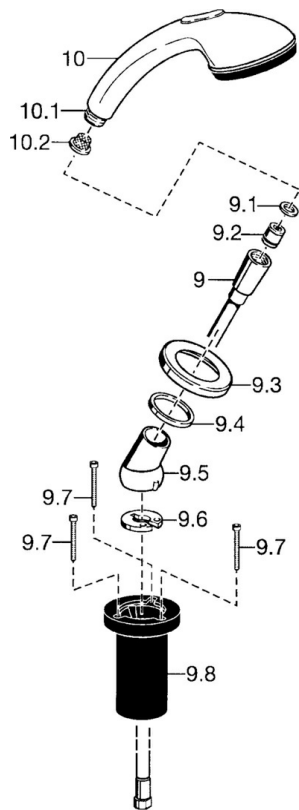

EAN: 4015474048393  
[static.hansa.com/53249130](http://static.hansa.com/53249130)

- Bathtub & Shower
- Rim mounted
- Chrome
- Shower hose (1750 mm)
- Litter filter(s), Non-return valve(s)
- Anti-twist hose connector
- 2 spray functions

### Flow properties

Flow-rate at 3 bar **16.8 l/min**

### Technical properties

Hot water supply **max. +65°C**  
 Working pressure **0.5-5 bar**  
 Backflow prevention (EN1717) **EB**  
 Material **Composite**

### SP53249130

	Name	Code
9	Shower hose, L=1750, G1/2-M12x1	59912281
9.1	Gasket ring, d 21x12x2	59912304
9.2	Non-return valve	59905714
9.3	Cover flange, M70x1 Chrome/Satin Discontinued	59912288
9.3	Cover flange, M70x1	59912287
9.4	Bearing ring	59912286
9.5	Holder	59912282
9.6	Disk	59912337
9.7	Screw, M4x45	59912291
9.8	Passing-through bushing	59912290
10	Hand shower Chrome/Gold Discontinued	599043390
10	Hand shower Chrome/Satin Discontinued	599043392
10	Hand shower Discontinued	04320100
10.1	Hose coupling, G1/2 Discontinued	59912237
10.2	Strainer	59906859