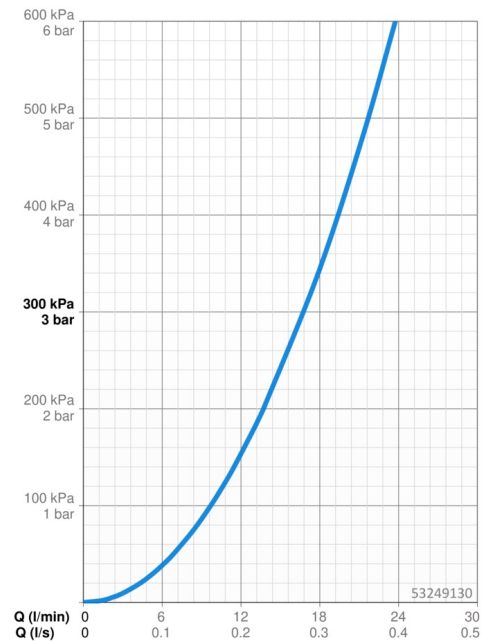

Regulations

EN standard **EN 1112**