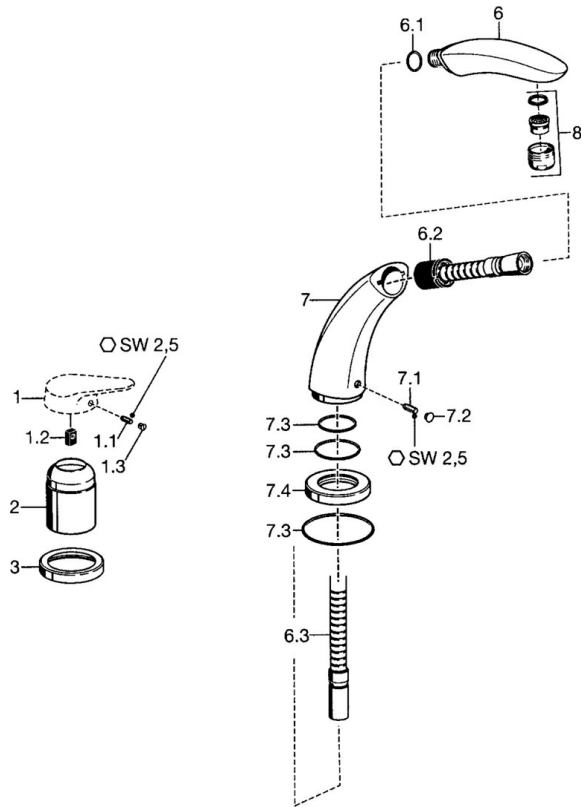

EAN: 4015474048256
static.hansa.com/53212030

- Bathtub & Shower
- Trim Kit
- Rim mounted
- Chrome
- Standard aerator
- Shower hose (1750 mm)

Technical data

Technical properties

Hot water supply	max. +80°C
Working pressure	0.5-10 bar

Spare parts

SP53212030

	Name	Code
1.1	Screw, M5x8, SW2.5	59904755
1.2	Bushing	59904778
1.3	Plug, hot/cold	59906705
2	Covering cap	59904820
3	Cover flange	59912259
6	Hand shower Discontinued	59912295
6.1	Gasket ring, d 21x12x2	59912304
6.2	Fixing sleeve Discontinued	59912294
6.3	Hose, G1/2xG3/8 Discontinued	59912293
7.1	Pin, M6x10, SW2.6 Discontinued	59912292
7.2	Cover plug	59911840
7.3	Sealing kit	59912276
7.4	Cover flange	59912278