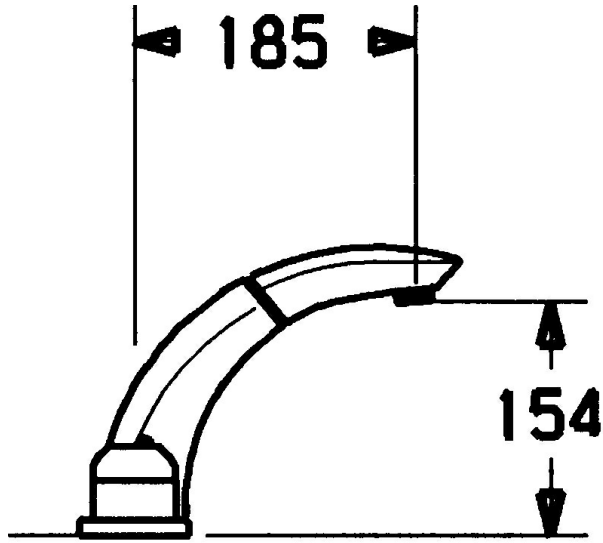

EAN: 4015474048256
static.hansa.com/53212030

- Bathtub & Shower
- Trim Kit
- Rim mounted
- Chrome
- Standard aerator
- Shower hose (1750 mm)

Technical data

Technical properties

Hot water supply	max. +80°C
Working pressure	0.5-10 bar

Spare parts

SP53212030

	Name	Code
1.1	Screw, M5x8, SW2.5	59904755
1.2	Bushing	59904778
1.3	Plug, hot/cold	59906705
2	Covering cap	59904820
3	Cover flange	59912259
6	Hand shower Discontinued	59912295
6.1	Gasket ring, d 21x12x2	59912304
6.2	Fixing sleeve Discontinued	59912294
6.3	Hose, G1/2xG3/8 Discontinued	59912293
7.1	Pin, M6x10, SW2.6 Discontinued	59912292
7.2	Cover plug	59911840
7.3	Sealing kit	59912276
7.4	Cover flange	59912278