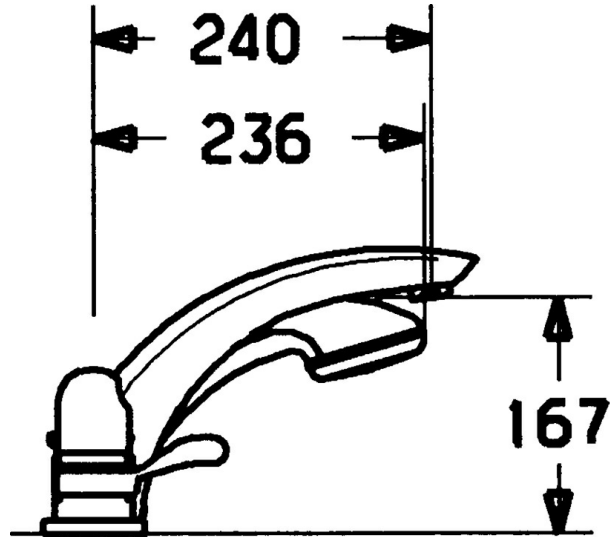

EAN: 4015474048904
static.hansa.com/5320203590

- Bathtub & Shower
- Trim Kit, Two-grip
- Rim mounted
- Chrome/Gold
- Temperature control handle
- Non-return valve(s)

Technical data

Technical properties

Hot water supply	max. +80°C
Working pressure	0.5-10 bar
Backflow prevention (EN1717)	EB

Spare parts

SP53172035

	Name	Code
1	Temperature control handle Discontinued	59910152
1.1	Screw, M6x6	59912330
1.3	Temperature adjustment limiter	59906355
1.4	Lever	59905722
2	Covering cap Discontinued	59912327
3	Cover flange Discontinued	59912256
3.1	Cover flange	59912259
4	Thermostatic cartridge, G1/2	59904501
4.1	O-ring, d 27x2	59901532
4.2	O-ring, 35x2.5	59905020
4.5	Strainer, 0.16 mm Discontinued	59905036
4.7	Eye screw, M52x1, SW 50	59911516
4.8	O-ring, 50.52x1.78	59906841
4.9	Adapter	59911514
4.10	O-ring, d 40x2	59911507
5	Handle	59912262
5.1	Covering cap Discontinued	59912308
5.1	Covering cap Gold Discontinued	59912309
5.2	Eye screw, M42x1, SW45 Discontinued	59912321
5.3	Retaining ring Discontinued	59912320
5.5	Spindle Discontinued	59912319
5.6	Eye screw, M32x1.5	59911898
5.7	Diverter	59912269
5.8	O-ring kit, d 24x2	59911835
7	Spout, L=240	59912273
7	Spout, L=185	59912270
7.1	Screw, M6x16, SW 2.5	59910120
7.2	Cover plug	59911840
7.3	Sealing kit	59912276
7.4	Cover flange	59912278
8	Aerator, M28x1 D	59907198
9	Shower hose, L=1750, G1/2-M12x1	59912281
9.1	Gasket ring, d 21x12x2	59912304
9.2	Non-return valve	59905714
9.3	Cover flange, M70x1	59912287
9.4	Bearing ring	59912286
9.5	Holder	59912282
9.6	Disk	59912337
9.7	Screw, M4x45	59912291
9.8	Passing-through bushing	59912290
10	Hand shower Discontinued	04320100
10	Hand shower Chrome/Gold Discontinued	599043390
10.1	Hose coupling, G1/2 Discontinued	59912237
10.2	Strainer	59906859
11	Tool Discontinued	59912277