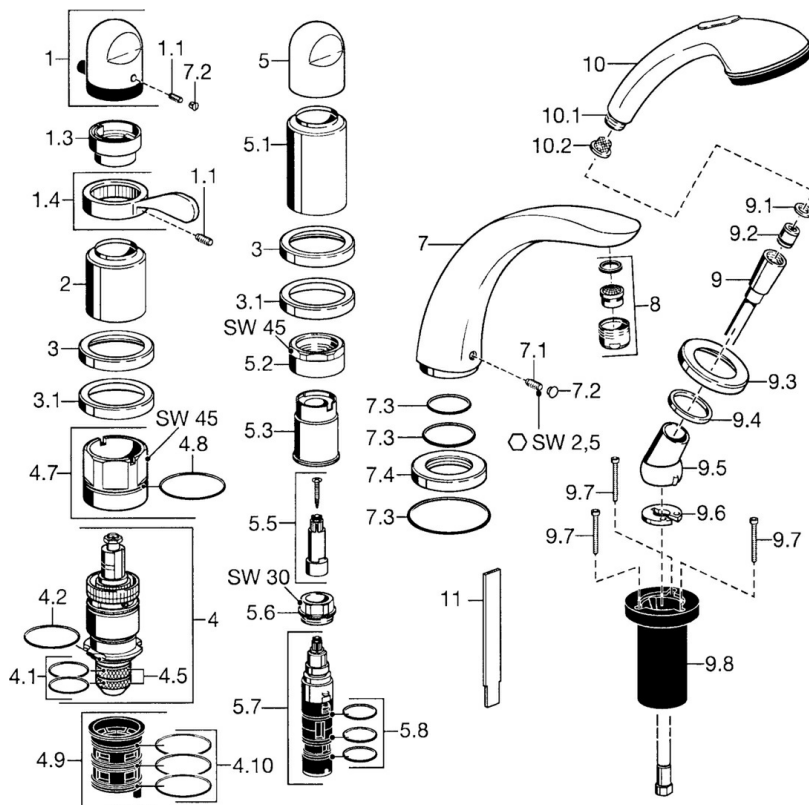

EAN: 4015474048904
static.hansa.com/5320203590

- Bathtub & Shower
- Trim Kit, Two-grip
- Rim mounted
- Chrome/Gold
- Temperature control handle
- Non-return valve(s)

Technical data

Technical properties

Hot water supply	max. +80°C
Working pressure	0.5-10 bar
Backflow prevention (EN1717)	EB

Spare parts

SP53172035

	Name	Code
1	Temperature control handle Discontinued	59910152
1.1	Screw, M6x6	59912330
1.3	Temperature adjustment limiter	59906355
1.4	Lever	59905722
2	Covering cap Discontinued	59912327
3	Cover flange Discontinued	59912256
3.1	Cover flange	59912259
4	Thermostatic cartridge, G1/2	59904501
4.1	O-ring, d 27x2	59901532
4.2	O-ring, 35x2.5	59905020
4.5	Strainer, 0.16 mm Discontinued	59905036
4.7	Eye screw, M52x1, SW 50	59911516
4.8	O-ring, 50.52x1.78	59906841
4.9	Adapter	59911514
4.10	O-ring, d 40x2	59911507
5	Handle	59912262
5.1	Covering cap Discontinued	59912308
5.1	Covering cap Gold Discontinued	59912309
5.2	Eye screw, M42x1, SW45 Discontinued	59912321
5.3	Retaining ring Discontinued	59912320
5.5	Spindle Discontinued	59912319
5.6	Eye screw, M32x1.5	59911898
5.7	Diverter	59912269
5.8	O-ring kit, d 24x2	59911835
7	Spout, L=240	59912273
7	Spout, L=185	59912270
7.1	Screw, M6x16, SW 2.5	59910120
7.2	Cover plug	59911840
7.3	Sealing kit	59912276
7.4	Cover flange	59912278
8	Aerator, M28x1 D	59907198
9	Shower hose, L=1750, G1/2-M12x1	59912281
9.1	Gasket ring, d 21x12x2	59912304
9.2	Non-return valve	59905714
9.3	Cover flange, M70x1	59912287
9.4	Bearing ring	59912286
9.5	Holder	59912282
9.6	Disk	59912337
9.7	Screw, M4x45	59912291
9.8	Passing-through bushing	59912290
10	Hand shower Discontinued	04320100
10	Hand shower Chrome/Gold Discontinued	599043390
10.1	Hose coupling, G1/2 Discontinued	59912237
10.2	Strainer	59906859
11	Tool Discontinued	59912277