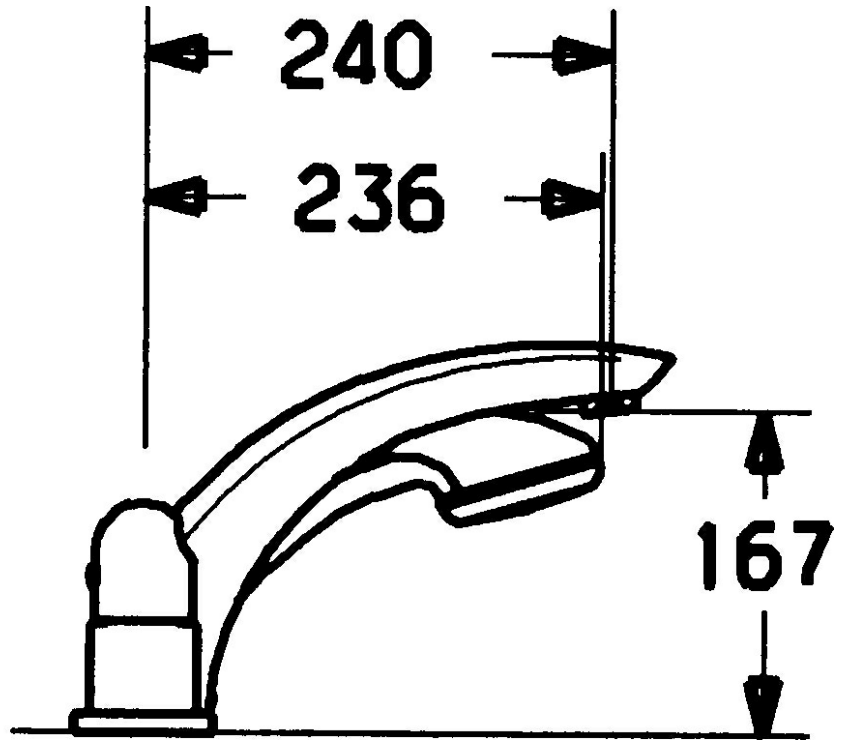

EAN: 4015474048218  
[static.hansa.com/53192035](https://static.hansa.com/53192035)

- Bathtub & Shower
- Trim Kit, Two-grip
- Rim mounted
- Chrome
- Flow control handle
- Non-return valve(s)

## Technical data

### Technical properties

Hot water supply	max. +80°C
Working pressure	0.5-10 bar
Backflow prevention (EN1717)	EB

### SP53152035

	Name	Code
1	Handle	59912262
1.2	Adapter White	59910235
2	Covering cap Gold Discontinued	59912309
2	Covering cap Discontinued	59912308
3	Cover flange Discontinued	59912256
3.1	Cover flange	59912259
4.1	Eye screw, M52x1, SW45 Discontinued	59912315
4.2	O-ring, 50.52x1.78	59906841
4.3	Spindle, M4 Discontinued	59912317
4.4	Ring	59910694
4.5	Adapter	59912318
4.6	Valve	59912098
4.7	O-ring, d 40x2	59911507
5	Flow control handle Discontinued	59912312
5.2	Eye screw, M42x1, SW45 Discontinued	59912321
5.3	Retaining ring Discontinued	59912320
5.5	Spindle Discontinued	59912319
5.6	Eye screw, M32x1.5	59911898
5.7	Diverter	59911834
5.8	O-ring kit, d 24x2	59911835
7	Spout, L=240	59912273
7	Spout, L=185	59912270
7.1	Screw, M6x16, SW 2.5	59910120
7.2	Cover plug	59911840
7.3	Sealing kit	59912276
7.4	Cover flange	59912278
8	Aerator, M28x1 D	59907198
9	Shower hose, L=1750, G1/2-M12x1	59912281
9.1	Gasket ring, d 21x12x2	59912304
9.2	Non-return valve	59905714
9.3	Cover flange, M70x1	59912287
9.4	Bearing ring	59912286
9.5	Holder	59912282
9.6	Disk	59912337
9.7	Screw, M4x45	59912291
9.8	Passing-through bushing	59912290
10	Hand shower Chrome/Gold Discontinued	599043390
10	Hand shower Discontinued	04320100
10.1	Hose coupling, G1/2 Discontinued	59912237
10.2	Strainer	59906859
11	Tool Discontinued	59912277