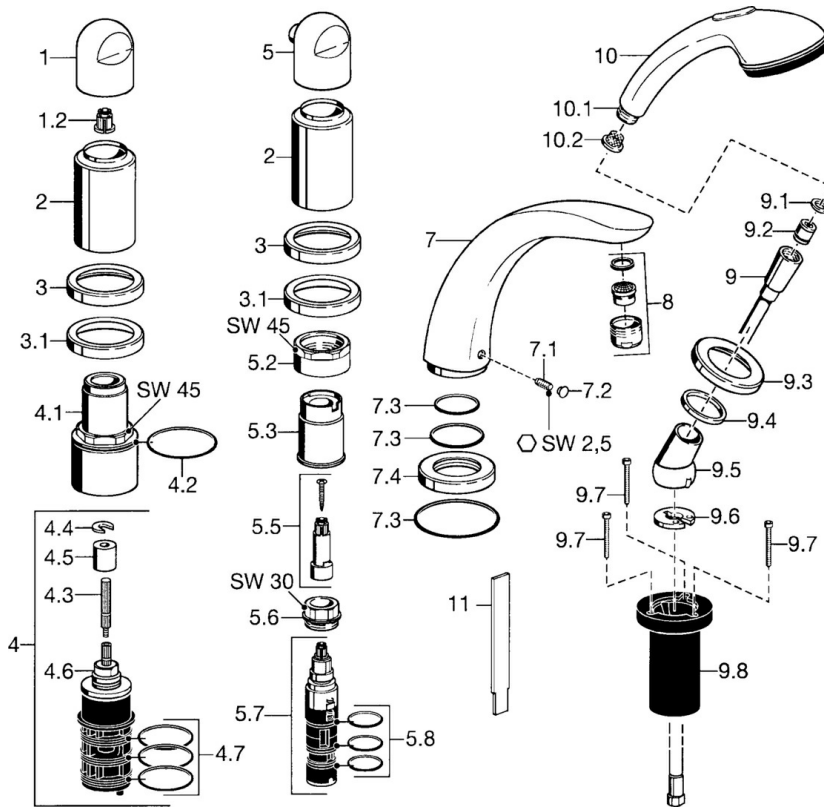

EAN: 4015474048218  
[static.hansa.com/53192035](https://static.hansa.com/53192035)

- Bathtub & Shower
- Trim Kit, Two-grip
- Rim mounted
- Chrome
- Flow control handle
- Non-return valve(s)

### Technical properties

Hot water supply	max. +80°C
Working pressure	0.5-10 bar
Backflow prevention (EN1717)	EB

## Spare parts

### SP53152035

	Name	Code
1	Handle	59912262
1.2	Adapter White	59910235
2	Covering cap Gold Discontinued	59912309
2	Covering cap Discontinued	59912308
3	Cover flange Discontinued	59912256
3.1	Cover flange	59912259
4.1	Eye screw, M52x1, SW45 Discontinued	59912315
4.2	O-ring, 50.52x1.78	59906841
4.3	Spindle, M4 Discontinued	59912317
4.4	Ring	59910694
4.5	Adapter	59912318
4.6	Valve	59912098
4.7	O-ring, d 40x2	59911507
5	Flow control handle Discontinued	59912312
5.2	Eye screw, M42x1, SW45 Discontinued	59912321
5.3	Retaining ring Discontinued	59912320
5.5	Spindle Discontinued	59912319
5.6	Eye screw, M32x1.5	59911898
5.7	Diverter	59911834
5.8	O-ring kit, d 24x2	59911835
7	Spout, L=240	59912273
7	Spout, L=185	59912270
7.1	Screw, M6x16, SW 2.5	59910120
7.2	Cover plug	59911840
7.3	Sealing kit	59912276
7.4	Cover flange	59912278
8	Aerator, M28x1 D	59907198
9	Shower hose, L=1750, G1/2-M12x1	59912281
9.1	Gasket ring, d 21x12x2	59912304
9.2	Non-return valve	59905714
9.3	Cover flange, M70x1	59912287
9.4	Bearing ring	59912286
9.5	Holder	59912282
9.6	Disk	59912337
9.7	Screw, M4x45	59912291
9.8	Passing-through bushing	59912290
10	Hand shower Chrome/Gold Discontinued	599043390
10	Hand shower Discontinued	04320100
10.1	Hose coupling, G1/2 Discontinued	59912237
10.2	Strainer	59906859
11	Tool Discontinued	59912277