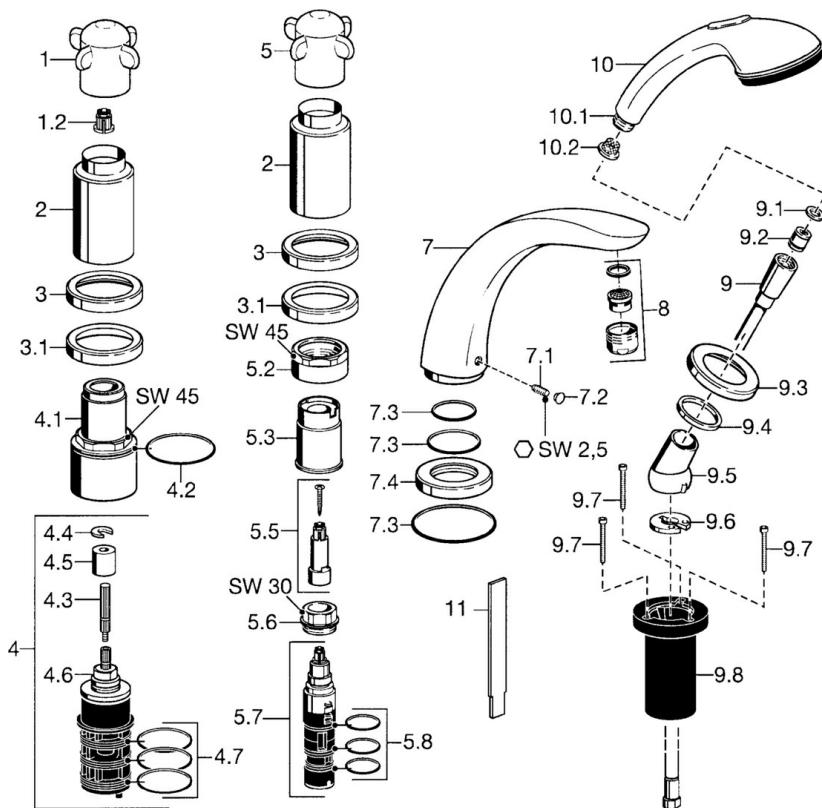

EAN: 4015474048867
static.hansa.com/5319203190

- Bathtub & Shower
- Trim Kit, Two-grip
- Rim mounted
- Chrome/Gold
- Non-return valve(s)

Technical data

Technical properties

Hot water supply	max. +80°C
Working pressure	0.5-10 bar
Backflow prevention (EN1717)	EB

Spare parts

SP53152031

	Name	Code
1	Handle Discontinued	59912314
1.2	Adapter White	59910235
2	Covering cap Discontinued	59912310
3	Cover flange Discontinued	59912256
3.1	Cover flange	59912259
4.1	Eye screw, M5x1, SW45 Discontinued	59912315
4.2	O-ring, 50.52x1.78	59906841
4.3	Spindle, M4 Discontinued	59912317
4.4	Ring	59910694
4.5	Adapter	59912318
4.6	Valve	59912098
4.7	O-ring, d 40x2	59911507
5.2	Eye screw, M4x1, SW45 Discontinued	59912321
5.3	Retaining ring Discontinued	59912320
5.5	Spindle Discontinued	59912319
5.6	Eye screw, M3x1.5	59911898
5.7	Diverter	59911834
5.8	O-ring kit, d 24x2	59911835
7	Spout, L=240	59912273
7	Spout, L=185	59912270
7.1	Screw, M6x16, SW 2.5	59910120
7.2	Cover plug	59911840
7.3	Sealing kit	59912276
7.4	Cover flange	59912278
8	Aerator, M28x1 D	59907198
9	Shower hose, L=1750, G1/2-M12x1	59912281
9.1	Gasket ring, d 21x12x2	59912304
9.2	Non-return valve	59905714
9.3	Cover flange, M70x1	59912287
9.4	Bearing ring	59912286
9.5	Holder	59912282
9.6	Disk	59912337
9.7	Screw, M4x45	59912291
9.8	Passing-through bushing	59912290
10	Hand shower Discontinued	04320100
10	Hand shower Chrome/Gold Discontinued	599043390
10.1	Hose coupling, G1/2 Discontinued	59912237
10.2	Strainer	59906859
11	Tool Discontinued	59912277