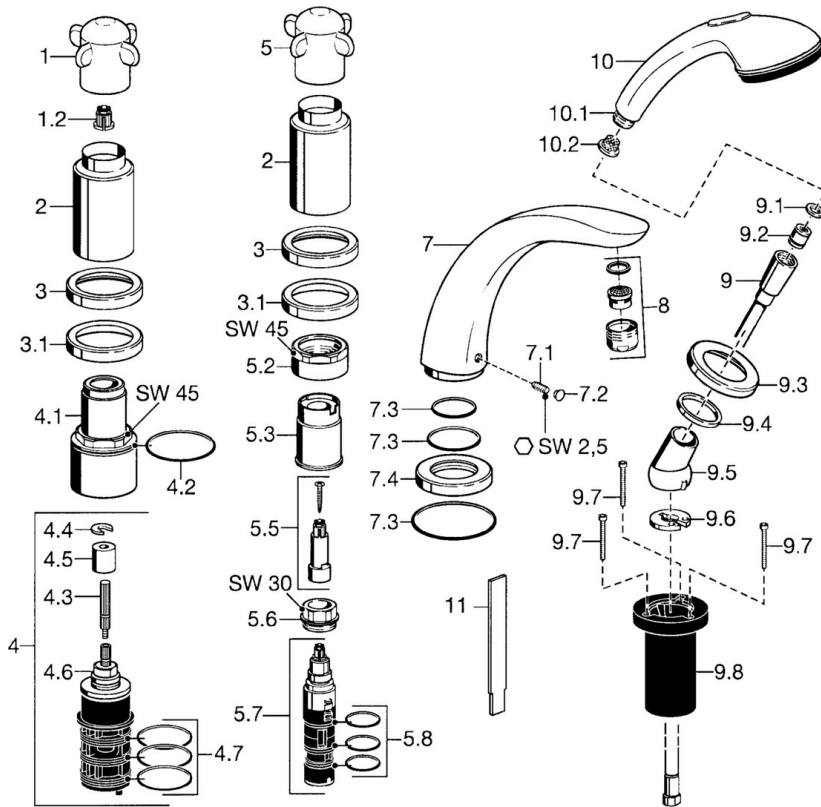

EAN: 4015474048119
static.hansa.com/53192031

- Bathtub & Shower
- Trim Kit, Two-grip
- Rim mounted
- Chrome
- Non-return valve(s)

Technical data

Technical properties

Hot water supply	max. +80°C
Working pressure	0.5-10 bar
Backflow prevention (EN1717)	EB

Spare parts

SP53152031

	Name	Code
1	Handle Discontinued	59912314
1.2	Adapter White	59910235
2	Covering cap Discontinued	59912310
3	Cover flange Discontinued	59912256
3.1	Cover flange	59912259
4.1	Eye screw, M52x1, SW45 Discontinued	59912315
4.2	O-ring, 50.52x1.78	59906841
4.3	Spindle, M4 Discontinued	59912317
4.4	Ring	59910694
4.5	Adapter	59912318
4.6	Valve	59912098
4.7	O-ring, d 40x2	59911507
5.2	Eye screw, M42x1, SW45 Discontinued	59912321
5.3	Retaining ring Discontinued	59912320
5.5	Spindle Discontinued	59912319
5.6	Eye screw, M32x1.5	59911898
5.7	Diverter	59911834
5.8	O-ring kit, d 24x2	59911835
7	Spout, L=240	59912273
7	Spout, L=185	59912270
7.1	Screw, M6x16, SW 2.5	59910120
7.2	Cover plug	59911840
7.3	Sealing kit	59912276
7.4	Cover flange	59912278
8	Aerator, M28x1 D	59907198
9	Shower hose, L=1750, G1/2-M12x1	59912281
9.1	Gasket ring, d 21x12x2	59912304
9.2	Non-return valve	59905714
9.3	Cover flange, M70x1	59912287
9.4	Bearing ring	59912286
9.5	Holder	59912282
9.6	Disk	59912337
9.7	Screw, M4x45	59912291
9.8	Passing-through bushing	59912290
10	Hand shower Discontinued	04320100
10	Hand shower Chrome/Gold Discontinued	599043390
10.1	Hose coupling, G1/2 Discontinued	59912237
10.2	Strainer	59906859
11	Tool Discontinued	59912277