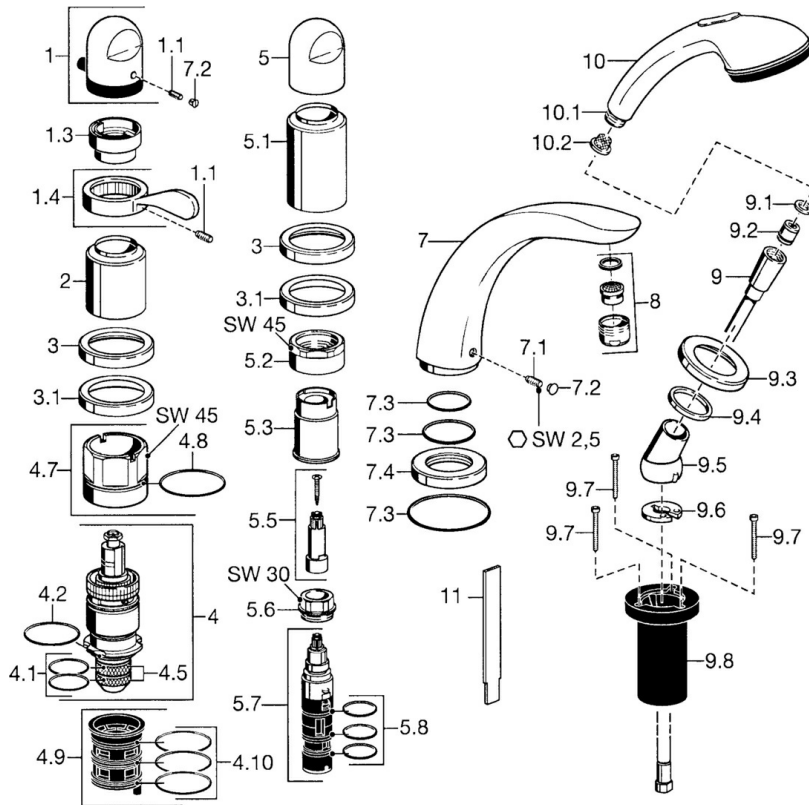

EAN: 4015474048706
static.hansa.com/5317203590

- Bathtub & Shower
- Trim Kit, Two-grip
- Rim mounted
- Chrome/Gold
- Temperature control handle
- Non-return valve(s)

Technical data

Technical properties

Hot water supply	max. +80°C
Working pressure	0.5-10 bar
Backflow prevention (EN1717)	EB

Spare parts

SP53172035

	Name	Code
1	Temperature control handle Discontinued	59910152
1.1	Screw, M6x6	59912330
1.3	Temperature adjustment limiter	59906355
1.4	Lever	59905722
2	Covering cap Discontinued	59912327
3	Cover flange Discontinued	59912256
3.1	Cover flange	59912259
4	Thermostatic cartridge, G1/2	59904501
4.1	O-ring, d 27x2	59901532
4.2	O-ring, 35x2.5	59905020
4.5	Strainer, 0.16 mm Discontinued	59905036
4.7	Eye screw, M52x1, SW 50	59911516
4.8	O-ring, 50.52x1.78	59906841
4.9	Adapter	59911514
4.10	O-ring, d 40x2	59911507
5	Handle	59912262
5.1	Covering cap Discontinued	59912308
5.1	Covering cap Gold Discontinued	59912309
5.2	Eye screw, M42x1, SW45 Discontinued	59912321
5.3	Retaining ring Discontinued	59912320
5.5	Spindle Discontinued	59912319
5.6	Eye screw, M32x1.5	59911898
5.7	Diverter	59912269
5.8	O-ring kit, d 24x2	59911835
7	Spout, L=240	59912273
7	Spout, L=185	59912270
7.1	Screw, M6x16, SW 2.5	59910120
7.2	Cover plug	59911840
7.3	Sealing kit	59912276
7.4	Cover flange	59912278
8	Aerator, M28x1 D	59907198
9	Shower hose, L=1750, G1/2-M12x1	59912281
9.1	Gasket ring, d 21x12x2	59912304
9.2	Non-return valve	59905714
9.3	Cover flange, M70x1	59912287
9.4	Bearing ring	59912286
9.5	Holder	59912282
9.6	Disk	59912337
9.7	Screw, M4x45	59912291
9.8	Passing-through bushing	59912290
10	Hand shower Discontinued	04320100
10	Hand shower Chrome/Gold Discontinued	599043390
10.1	Hose coupling, G1/2 Discontinued	59912237
10.2	Strainer	59906859
11	Tool Discontinued	59912277