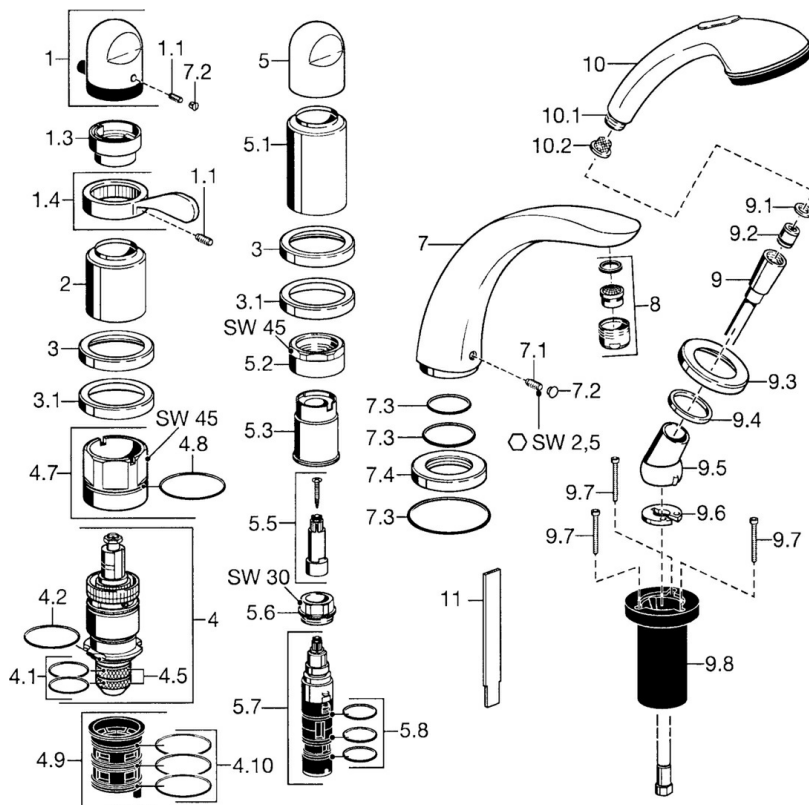

EAN: 4015474047976
static.hansa.com/53172035

- Bathtub & Shower
- Trim Kit, Two-grip
- Rim mounted
- Chrome
- Temperature control handle
- Non-return valve(s)

Technical data

Technical properties

Hot water supply	max. +80°C
Working pressure	0.5-10 bar
Backflow prevention (EN1717)	EB

Spare parts

SP53172035

	Name	Code
1	Temperature control handle Discontinued	59910152
1.1	Screw, M6x6	59912330
1.3	Temperature adjustment limiter	59906355
1.4	Lever	59905722
2	Covering cap Discontinued	59912327
3	Cover flange Discontinued	59912256
3.1	Cover flange	59912259
4	Thermostatic cartridge, G1/2	59904501
4.1	O-ring, d 27x2	59901532
4.2	O-ring, 35x2.5	59905020
4.5	Strainer, 0.16 mm Discontinued	59905036
4.7	Eye screw, M52x1, SW 50	59911516
4.8	O-ring, 50.52x1.78	59906841
4.9	Adapter	59911514
4.10	O-ring, d 40x2	59911507
5	Handle	59912262
5.1	Covering cap Discontinued	59912308
5.1	Covering cap Gold Discontinued	59912309
5.2	Eye screw, M42x1, SW45 Discontinued	59912321
5.3	Retaining ring Discontinued	59912320
5.5	Spindle Discontinued	59912319
5.6	Eye screw, M32x1.5	59911898
5.7	Diverter	59912269
5.8	O-ring kit, d 24x2	59911835
7	Spout, L=240	59912273
7	Spout, L=185	59912270
7.1	Screw, M6x16, SW 2.5	59910120
7.2	Cover plug	59911840
7.3	Sealing kit	59912276
7.4	Cover flange	59912278
8	Aerator, M28x1 D	59907198
9	Shower hose, L=1750, G1/2-M12x1	59912281
9.1	Gasket ring, d 21x12x2	59912304
9.2	Non-return valve	59905714
9.3	Cover flange, M70x1	59912287
9.4	Bearing ring	59912286
9.5	Holder	59912282
9.6	Disk	59912337
9.7	Screw, M4x45	59912291
9.8	Passing-through bushing	59912290
10	Hand shower Discontinued	04320100
10	Hand shower Chrome/Gold Discontinued	599043390
10.1	Hose coupling, G1/2 Discontinued	59912237
10.2	Strainer	59906859
11	Tool Discontinued	59912277