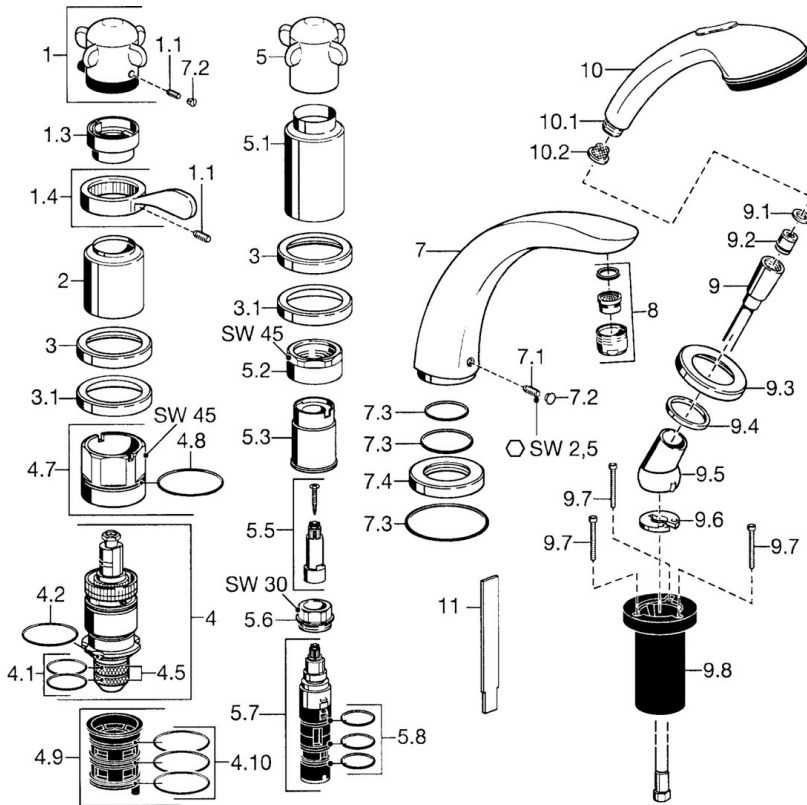

EAN: 4015474047952
static.hansa.com/53172031

- Bathtub & Shower
- Trim Kit, Two-grip
- Rim mounted
- Chrome
- Non-return valve(s)

Technical data

Technical properties

Hot water supply	max. +80°C
Working pressure	0.5-10 bar
Backflow prevention (EN1717)	EB

Spare parts

SP53172031

Name	Code
1.1 Screw, M6x6	59912330
1.3 Temperature adjustment limiter	59906355
1.4 Lever	59905722
2 Covering cap Discontinued	59912327
3 Cover flange Discontinued	59912256
3.1 Cover flange	59912259
4 Thermostatic cartridge, G1/2	59904501
4.1 O-ring, d 27x2	59901532
4.2 O-ring, 35x2.5	59905020
4.5 Strainer, 0.16 mm Discontinued	59905036
4.7 Eye screw, M52x1, SW 50	59911516
4.8 O-ring, 50.52x1.78	59906841
4.9 Adapter	59911514
4.10 O-ring, d 40x2	59911507
5.1 Spout, L=240	59912273
5.1 Covering cap Discontinued	59912310
5.2 Eye screw, M42x1, SW45 Discontinued	59912321
5.3 Retaining ring Discontinued	59912320
5.5 Spindle Discontinued	59912319
5.6 Eye screw, M32x1.5	59911898
5.7 Diverter	59912269
5.8 O-ring kit, d 24x2	59911835
7 Spout, L=240	59912273
7 Spout, L=185	59912270
7.1 Screw, M6x16, SW 2.5	59910120
7.2 Cover plug	59911840
7.3 Sealing kit	59912276
7.4 Cover flange	59912278
8 Aerator, M28x1 D	59907198
9 Shower hose, L=1750, G1/2-M12x1	59912281
9.1 Gasket ring, d 21x12x2	59912304
9.2 Non-return valve	59905714
9.3 Cover flange, M70x1	59912287
9.4 Bearing ring	59912286
9.5 Holder	59912282
9.6 Disk	59912337
9.7 Screw, M4x45	59912291
9.8 Passing-through bushing	59912290
10 Hand shower Discontinued	04320100
10 Hand shower Chrome/Gold Discontinued	599043390
10.1 Hose coupling, G1/2 Discontinued	59912237
10.2 Strainer	59906859
11 Tool Discontinued	59912277