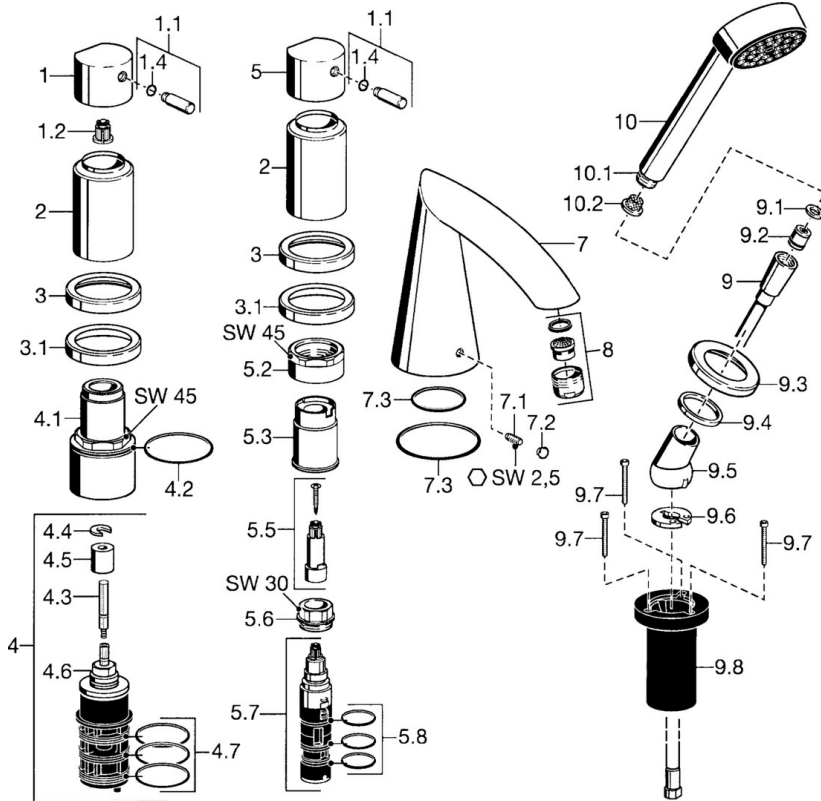

EAN: 4015474048829
static.hansa.com/5316203274

- Bathtub & Shower
- Trim Kit, Two-grip

- Rim mounted
- Non-return valve(s)

Technical data

Technical properties

Hot water supply	max. +80°C
Working pressure	0.5-10 bar
Backflow prevention (EN1717)	EB

Spare parts

SP53162032

	Name	Code
1	Handle	59912131
1.1	Lever, M8, 22 mm	59912132
1.2	Adapter White	59910235
1.4	O-ring, d 6x1	59912136
2	Covering cap Discontinued	59912308
3	Cover flange Discontinued	59912256
3.1	Cover flange	59912259
4.1	Eye screw, M52x1, SW45 Discontinued	59912315
4.2	O-ring, 50.52x1.78	59906841
4.3	Spindle, M4 Discontinued	59912317
4.4	Ring	59910694
4.5	Adapter	59912318
4.6	Valve	59912098
4.7	O-ring, d 40x2	59911507
5.2	Eye screw, M42x1, SW45 Discontinued	59912321
5.3	Retaining ring Discontinued	59912320
5.5	Spindle Discontinued	59912319
5.6	Eye screw, M32x1.5	59911898
5.7	Diverter	59911834
5.8	O-ring kit, d 24x2	59911835
7	Spout, L=184 Discontinued	59912298
7.1	Screw, M6x16, SW 2.5	59910120
7.2	Cover plug	59911840
7.3	Sealing kit	59912276
9	Shower hose, L=1750, G1/2-M12x1	59912281
9.1	Gasket ring, d 21x12x2	59912304
9.2	Non-return valve	59905714
9.3	Cover flange, M70x1	59912287
9.4	Bearing ring	59912286
9.5	Holder	59912282
9.6	Disk	59912337
9.7	Screw, M4x45	59912291
9.8	Passing-through bushing	59912290
10	Hand shower Discontinued	51170200
10.1	Hose coupling, G1/2 Discontinued	59912237
10.2	Strainer	59906859
11	Tool Discontinued	59912277