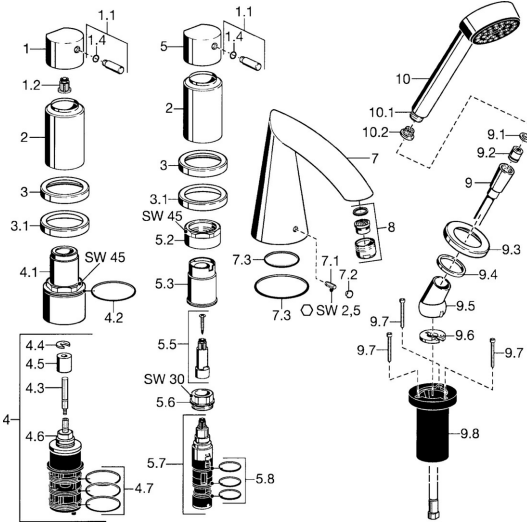

EAN: 4015474048829
static.hansa.com/5316203274

- Bathtub & Shower
- Trim Kit, Two-grip

- Rim mounted
- Non-return valve(s)

Technical data

Technical properties

Hot water supply	max. +80°C
Working pressure	0.5-10 bar
Backflow prevention (EN1717)	EB

Spare parts

SP53162032

	Name	Code
1	Handle	59912131
1.1	Lever, M8, 22 mm	59912132
1.2	Adapter White	59910235
1.4	O-ring, d 6x1	59912136
2	Covering cap Discontinued	59912308
3	Cover flange Discontinued	59912256
3.1	Cover flange	59912259
4.1	Eye screw, M52x1, SW45 Discontinued	59912315
4.2	O-ring, 50.52x1.78	59906841
4.3	Spindle, M4 Discontinued	59912317
4.4	Ring	59910694
4.5	Adapter	59912318
4.6	Valve	59912098
4.7	O-ring, d 40x2	59911507
5.2	Eye screw, M42x1, SW45 Discontinued	59912321
5.3	Retaining ring Discontinued	59912320
5.5	Spindle Discontinued	59912319
5.6	Eye screw, M32x1.5	59911898
5.7	Diverter	59911834
5.8	O-ring kit, d 24x2	59911835
7	Spout, L=184 Discontinued	59912298
7.1	Screw, M6x16, SW 2.5	59910120
7.2	Cover plug	59911840
7.3	Sealing kit	59912276
9	Shower hose, L=1750, G1/2-M12x1	59912281
9.1	Gasket ring, d 21x12x2	59912304
9.2	Non-return valve	59905714
9.3	Cover flange, M70x1	59912287
9.4	Bearing ring	59912286
9.5	Holder	59912282
9.6	Disk	59912337
9.7	Screw, M4x45	59912291
9.8	Passing-through bushing	59912290
10	Hand shower Discontinued	51170200
10.1	Hose coupling, G1/2 Discontinued	59912237
10.2	Strainer	59906859
11	Tool Discontinued	59912277