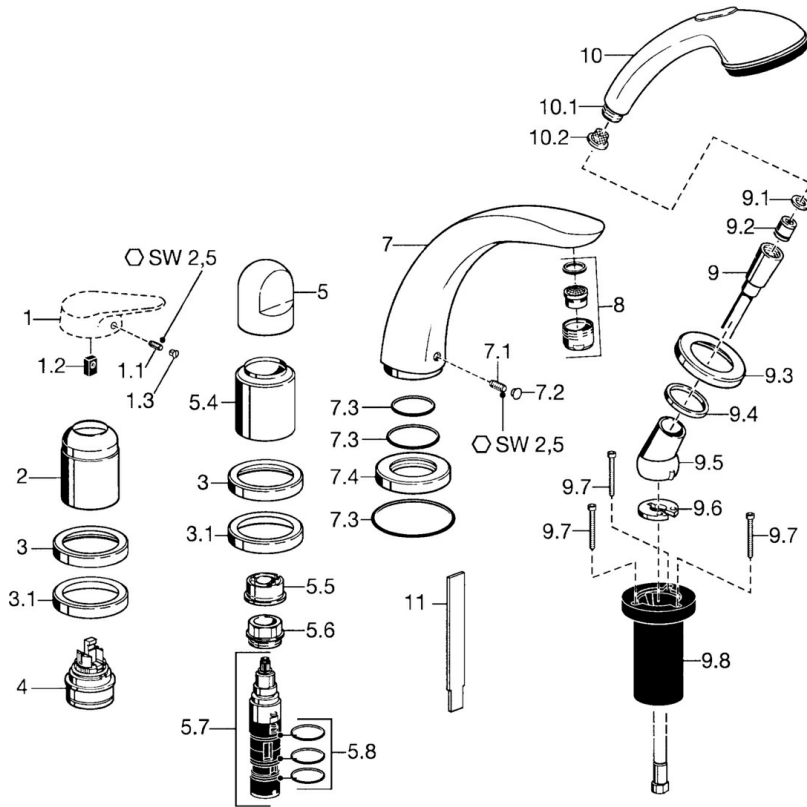

EAN: 4015474047860
static.hansa.com/5314203082

- Bathtub & Shower
- Trim Kit, Two-grip
- Rim mounted
- White
- Non-return valve(s)

Technical data

Technical properties

Hot water supply	max. +80°C
Working pressure	0.5-10 bar
Backflow prevention (EN1717)	EB

Spare parts

SP53142030

	Name	Code
1.1	Screw, M5x8, SW2.5	59904755
1.2	Bushing	59904778
1.3	Plug, hot/cold	59906705
2	Covering cap	59904820
3	Cover flange Discontinued	59912256
3.1	Cover flange	59912259
4	Cartridge, 4.8 eco	59904601
5	Handle	59912262
5.4	Covering cap	59912265
5.5	Flow limiter	59911897
5.6	Eye screw, M32x1.5	59911898
5.7	Diverter	59912269
5.8	O-ring kit, d 24x2	59911835
7	Spout, L=185	59912270
7.1	Screw, M6x16, SW 2.5	59910120
7.2	Plug Chrome/Satin Discontinued	59911917
7.2	Cover plug	59911840
7.3	Sealing kit	59912276
7.4	Cover flange	59912278
8	Aerator, M28x1 D	59907198
9	Shower hose, L=1750, G1/2-M12x1	59912281
9.1	Gasket ring, d 21x12x2	59912304
9.2	Non-return valve	59905714
9.3	Cover flange, M70x1 Chrome/Satin Discontinued	59912288
9.3	Cover flange, M70x1	59912287
9.4	Bearing ring	59912286
9.5	Holder	59912282
9.6	Disk	59912337
9.7	Screw, M4x45	59912291
9.8	Passing-through bushing	59912290
10	Hand shower Chrome/Satin Discontinued	599043392
10	Hand shower Discontinued	04320100
10	Hand shower Chrome/Gold Discontinued	599043390
10.1	Hose coupling, G1/2 Discontinued	59912237
10.2	Strainer	59906859
11	Tool Discontinued	59912277
N.I.	Raising kit, 30 mm	59912163
N.I.	Raising kit, 20 mm	59912160
N.I.	Raising kit, 30 mm	59912235
N.I.	Extension screw kit	59912169