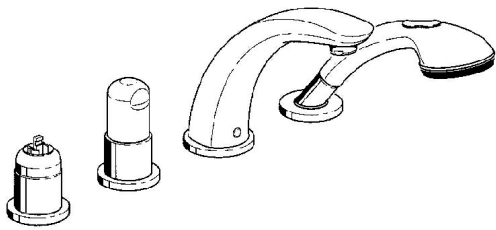

EAN: 4015474047860
static.hansa.com/5314203082

- Bathtub & Shower
- Trim Kit, Two-grip
- Rim mounted
- White
- Non-return valve(s)

Technical data

Technical properties

Hot water supply	max. +80°C
Working pressure	0.5-10 bar
Backflow prevention (EN1717)	EB

Spare parts

SP53142030

	Name	Code
1.1	Screw, M5x8, SW2.5	59904755
1.2	Bushing	59904778
1.3	Plug, hot/cold	59906705
2	Covering cap	59904820
3	Cover flange Discontinued	59912256
3.1	Cover flange	59912259
4	Cartridge, 4.8 eco	59904601
5	Handle	59912262
5.4	Covering cap	59912265
5.5	Flow limiter	59911897
5.6	Eye screw, M32x1.5	59911898
5.7	Diverter	59912269
5.8	O-ring kit, d 24x2	59911835
7	Spout, L=185	59912270
7.1	Screw, M6x16, SW 2.5	59910120
7.2	Plug Chrome/Satin Discontinued	59911917
7.2	Cover plug	59911840
7.3	Sealing kit	59912276
7.4	Cover flange	59912278
8	Aerator, M28x1 D	59907198
9	Shower hose, L=1750, G1/2-M12x1	59912281
9.1	Gasket ring, d 21x12x2	59912304
9.2	Non-return valve	59905714
9.3	Cover flange, M70x1 Chrome/Satin Discontinued	59912288
9.3	Cover flange, M70x1	59912287
9.4	Bearing ring	59912286
9.5	Holder	59912282
9.6	Disk	59912337
9.7	Screw, M4x45	59912291
9.8	Passing-through bushing	59912290
10	Hand shower Chrome/Satin Discontinued	599043392
10	Hand shower Discontinued	04320100
10	Hand shower Chrome/Gold Discontinued	599043390
10.1	Hose coupling, G1/2 Discontinued	59912237
10.2	Strainer	59906859
11	Tool Discontinued	59912277
N.I.	Raising kit, 30 mm	59912163
N.I.	Raising kit, 20 mm	59912160
N.I.	Raising kit, 30 mm	59912235
N.I.	Extension screw kit	59912169