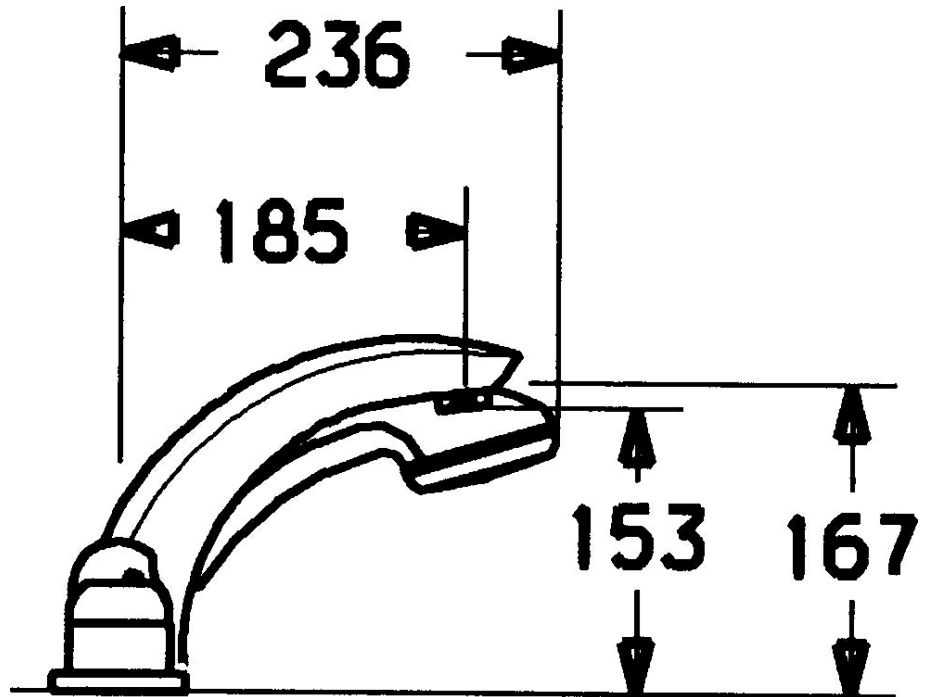

EAN: 4015474047860
static.hansa.com/5314203082

- Bathtub & Shower
- Trim Kit, Two-grip
- Rim mounted
- White
- Non-return valve(s)

Technical data

Technical properties

Hot water supply	max. +80°C
Working pressure	0.5-10 bar
Backflow prevention (EN1717)	EB

Spare parts

SP53142030

	Name	Code
1.1	Screw, M5x8, SW2.5	59904755
1.2	Bushing	59904778
1.3	Plug, hot/cold	59906705
2	Covering cap	59904820
3	Cover flange Discontinued	59912256
3.1	Cover flange	59912259
4	Cartridge, 4.8 eco	59904601
5	Handle	59912262
5.4	Covering cap	59912265
5.5	Flow limiter	59911897
5.6	Eye screw, M32x1.5	59911898
5.7	Diverter	59912269
5.8	O-ring kit, d 24x2	59911835
7	Spout, L=185	59912270
7.1	Screw, M6x16, SW 2.5	59910120
7.2	Plug Chrome/Satin Discontinued	59911917
7.2	Cover plug	59911840
7.3	Sealing kit	59912276
7.4	Cover flange	59912278
8	Aerator, M28x1 D	59907198
9	Shower hose, L=1750, G1/2-M12x1	59912281
9.1	Gasket ring, d 21x12x2	59912304
9.2	Non-return valve	59905714
9.3	Cover flange, M70x1 Chrome/Satin Discontinued	59912288
9.3	Cover flange, M70x1	59912287
9.4	Bearing ring	59912286
9.5	Holder	59912282
9.6	Disk	59912337
9.7	Screw, M4x45	59912291
9.8	Passing-through bushing	59912290
10	Hand shower Chrome/Satin Discontinued	599043392
10	Hand shower Discontinued	04320100
10	Hand shower Chrome/Gold Discontinued	599043390
10.1	Hose coupling, G1/2 Discontinued	59912237
10.2	Strainer	59906859
11	Tool Discontinued	59912277
N.I.	Raising kit, 30 mm	59912163
N.I.	Raising kit, 20 mm	59912160
N.I.	Raising kit, 30 mm	59912235
N.I.	Extension screw kit	59912169