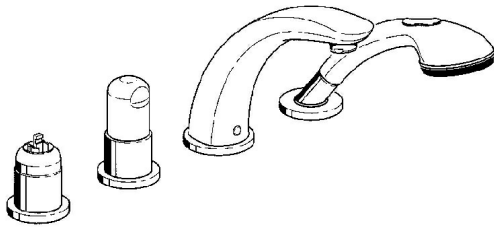

EAN: 4015474047846
static.hansa.com/53142030

- Bathtub & Shower
- Trim Kit, Two-grip
- Rim mounted
- Chrome
- Non-return valve(s)

Technical data

Technical properties

Hot water supply	max. +80°C
Working pressure	0.5-10 bar
Backflow prevention (EN1717)	EB

Spare parts

SP53142030

	Name	Code
1.1	Screw, M5x8, SW2.5	59904755
1.2	Bushing	59904778
1.3	Plug, hot/cold	59906705
2	Covering cap	59904820
3	Cover flange Discontinued	59912256
3.1	Cover flange	59912259
4	Cartridge, 4.8 eco	59904601
5	Handle	59912262
5.4	Covering cap	59912265
5.5	Flow limiter	59911897
5.6	Eye screw, M32x1.5	59911898
5.7	Diverter	59912269
5.8	O-ring kit, d 24x2	59911835
7	Spout, L=185	59912270
7.1	Screw, M6x16, SW 2.5	59910120
7.2	Plug Chrome/Satin Discontinued	59911917
7.2	Cover plug	59911840
7.3	Sealing kit	59912276
7.4	Cover flange	59912278
8	Aerator, M28x1 D	59907198
9	Shower hose, L=1750, G1/2-M12x1	59912281
9.1	Gasket ring, d 21x12x2	59912304
9.2	Non-return valve	59905714
9.3	Cover flange, M70x1 Chrome/Satin Discontinued	59912288
9.3	Cover flange, M70x1	59912287
9.4	Bearing ring	59912286
9.5	Holder	59912282
9.6	Disk	59912337
9.7	Screw, M4x45	59912291
9.8	Passing-through bushing	59912290
10	Hand shower Chrome/Satin Discontinued	599043392
10	Hand shower Discontinued	04320100
10	Hand shower Chrome/Gold Discontinued	599043390
10.1	Hose coupling, G1/2 Discontinued	59912237
10.2	Strainer	59906859
11	Tool Discontinued	59912277
N.I.	Raising kit, 30 mm	59912163
N.I.	Raising kit, 20 mm	59912160
N.I.	Raising kit, 30 mm	59912235
N.I.	Extension screw kit	59912169