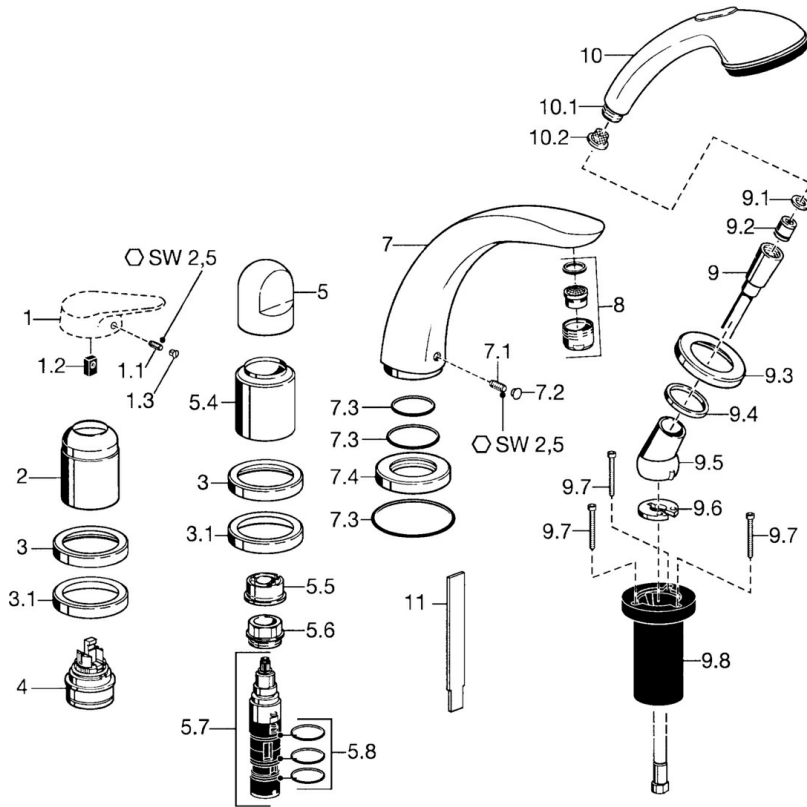

EAN: 4015474047846
static.hansa.com/53142030

- Bathtub & Shower
- Trim Kit, Two-grip
- Rim mounted
- Chrome
- Non-return valve(s)

Technical data

Technical properties

Hot water supply	max. +80°C
Working pressure	0.5-10 bar
Backflow prevention (EN1717)	EB

Spare parts

SP53142030

	Name	Code
1.1	Screw, M5x8, SW2.5	59904755
1.2	Bushing	59904778
1.3	Plug, hot/cold	59906705
2	Covering cap	59904820
3	Cover flange Discontinued	59912256
3.1	Cover flange	59912259
4	Cartridge, 4.8 eco	59904601
5	Handle	59912262
5.4	Covering cap	59912265
5.5	Flow limiter	59911897
5.6	Eye screw, M32x1.5	59911898
5.7	Diverter	59912269
5.8	O-ring kit, d 24x2	59911835
7	Spout, L=185	59912270
7.1	Screw, M6x16, SW 2.5	59910120
7.2	Plug Chrome/Satin Discontinued	59911917
7.2	Cover plug	59911840
7.3	Sealing kit	59912276
7.4	Cover flange	59912278
8	Aerator, M28x1 D	59907198
9	Shower hose, L=1750, G1/2-M12x1	59912281
9.1	Gasket ring, d 21x12x2	59912304
9.2	Non-return valve	59905714
9.3	Cover flange, M70x1 Chrome/Satin Discontinued	59912288
9.3	Cover flange, M70x1	59912287
9.4	Bearing ring	59912286
9.5	Holder	59912282
9.6	Disk	59912337
9.7	Screw, M4x45	59912291
9.8	Passing-through bushing	59912290
10	Hand shower Chrome/Satin Discontinued	599043392
10	Hand shower Discontinued	04320100
10	Hand shower Chrome/Gold Discontinued	599043390
10.1	Hose coupling, G1/2 Discontinued	59912237
10.2	Strainer	59906859
11	Tool Discontinued	59912277
N.I.	Raising kit, 30 mm	59912163
N.I.	Raising kit, 20 mm	59912160
N.I.	Raising kit, 30 mm	59912235
N.I.	Extension screw kit	59912169