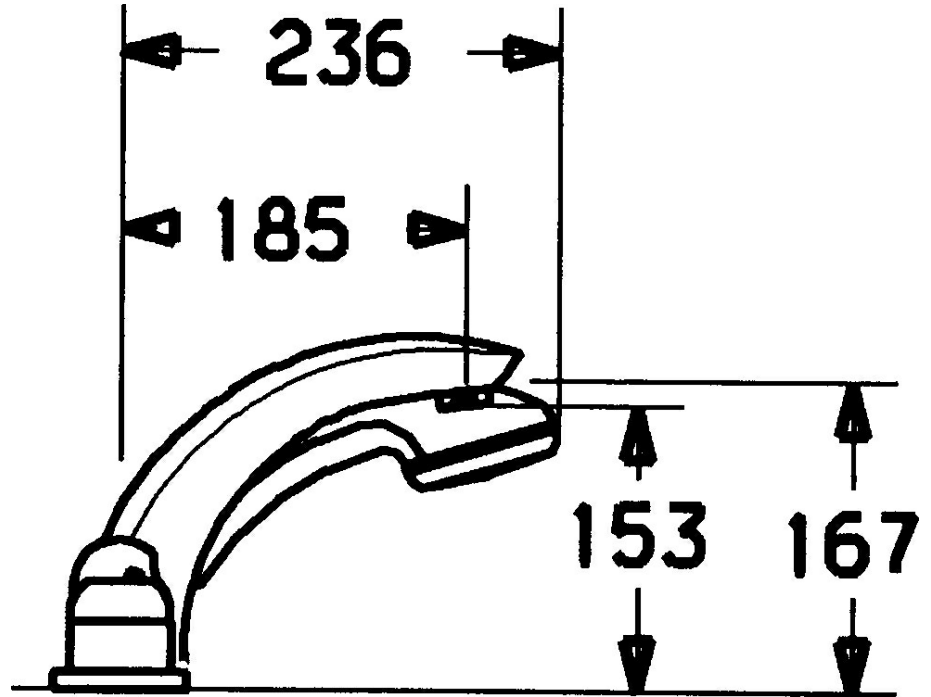

EAN: 4015474047846
static.hansa.com/53142030

- Bathtub & Shower
- Trim Kit, Two-grip
- Rim mounted
- Chrome
- Non-return valve(s)

Technical data

Technical properties

Hot water supply	max. +80°C
Working pressure	0.5-10 bar
Backflow prevention (EN1717)	EB

Spare parts

SP53142030

	Name	Code
1.1	Screw, M5x8, SW2.5	59904755
1.2	Bushing	59904778
1.3	Plug, hot/cold	59906705
2	Covering cap	59904820
3	Cover flange Discontinued	59912256
3.1	Cover flange	59912259
4	Cartridge, 4.8 eco	59904601
5	Handle	59912262
5.4	Covering cap	59912265
5.5	Flow limiter	59911897
5.6	Eye screw, M32x1.5	59911898
5.7	Diverter	59912269
5.8	O-ring kit, d 24x2	59911835
7	Spout, L=185	59912270
7.1	Screw, M6x16, SW 2.5	59910120
7.2	Plug Chrome/Satin Discontinued	59911917
7.2	Cover plug	59911840
7.3	Sealing kit	59912276
7.4	Cover flange	59912278
8	Aerator, M28x1 D	59907198
9	Shower hose, L=1750, G1/2-M12x1	59912281
9.1	Gasket ring, d 21x12x2	59912304
9.2	Non-return valve	59905714
9.3	Cover flange, M70x1 Chrome/Satin Discontinued	59912288
9.3	Cover flange, M70x1	59912287
9.4	Bearing ring	59912286
9.5	Holder	59912282
9.6	Disk	59912337
9.7	Screw, M4x45	59912291
9.8	Passing-through bushing	59912290
10	Hand shower Chrome/Satin Discontinued	599043392
10	Hand shower Discontinued	04320100
10	Hand shower Chrome/Gold Discontinued	599043390
10.1	Hose coupling, G1/2 Discontinued	59912237
10.2	Strainer	59906859
11	Tool Discontinued	59912277
N.I.	Raising kit, 30 mm	59912163
N.I.	Raising kit, 20 mm	59912160
N.I.	Raising kit, 30 mm	59912235
N.I.	Extension screw kit	59912169