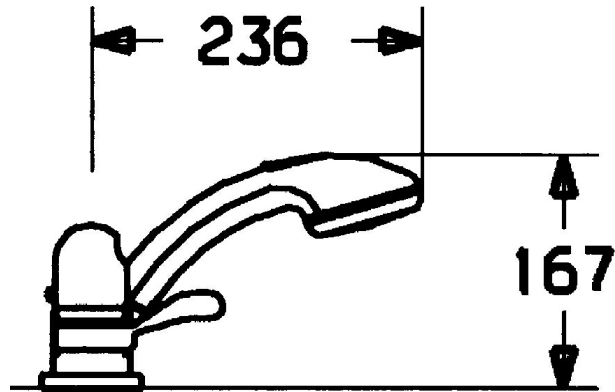

EAN: 4015474047839  
[static.hansa.com/53139035](https://static.hansa.com/53139035)

- Bathtub & Shower
- Trim Kit, Two-grip
- Rim mounted
- Chrome
- Temperature control handle
- Non-return valve(s), Thermostatic cartridge for automatic temperature control

## Technical data

### Technical properties

Hot water supply	max. +80°C
Working pressure	0.5-10 bar
Backflow prevention (EN1717)	EB

### SP53139035

	Name	Code
1	Temperature control handle Discontinued	59910152
1.1	Screw, M6x6	59912330
1.3	Temperature adjustment limiter	59906355
1.4	Lever	59905722
2	Covering cap Discontinued	59912327
3	Cover flange Discontinued	59912256
3.1	Cover flange	59912259
4	Thermostatic cartridge, G1/2	59904501
4.1	O-ring, d 27x2	59901532
4.2	O-ring, 35x2.5	59905020
4.5	Strainer, 0.16 mm Discontinued	59905036
4.7	Eye screw, M5x1, SW 50	59911516
4.8	O-ring, 50.52x1.78	59906841
4.9	Adapter	59911514
4.10	O-ring, d 40x2	59911507
5	Handle	59912262
5.1	Covering cap Discontinued	59912308
5.1	Covering cap Gold Discontinued	59912309
5.2	Eye screw, M4x1, SW45 Discontinued	59912321
5.3	Retaining ring Discontinued	59912320
5.5	Spindle Discontinued	59912319
5.6	Eye screw, M3x1.5	59911898
5.7	Diverter	59912269
5.8	O-ring kit, d 24x2	59911835
9	Shower hose, L=1750, G1/2-M12x1	59912281
9.1	Gasket ring, d 21x12x2	59912304
9.2	Non-return valve	59905714
9.3	Cover flange, M70x1	59912287
9.4	Bearing ring	59912286
9.5	Holder	59912282
9.6	Disk	59912337
9.7	Screw, M4x45	59912291
9.8	Passing-through bushing	59912290
10	Hand shower Chrome/Gold Discontinued	599043390
10	Hand shower Discontinued	04320100
10.1	Hose coupling, G1/2 Discontinued	59912237
10.2	Strainer	59906859
N.I.	Raising kit, 30 mm	59912235
N.I.	Extension screw kit	59912169
N.I.	Extension screw kit, L=30 Discontinued	59912162