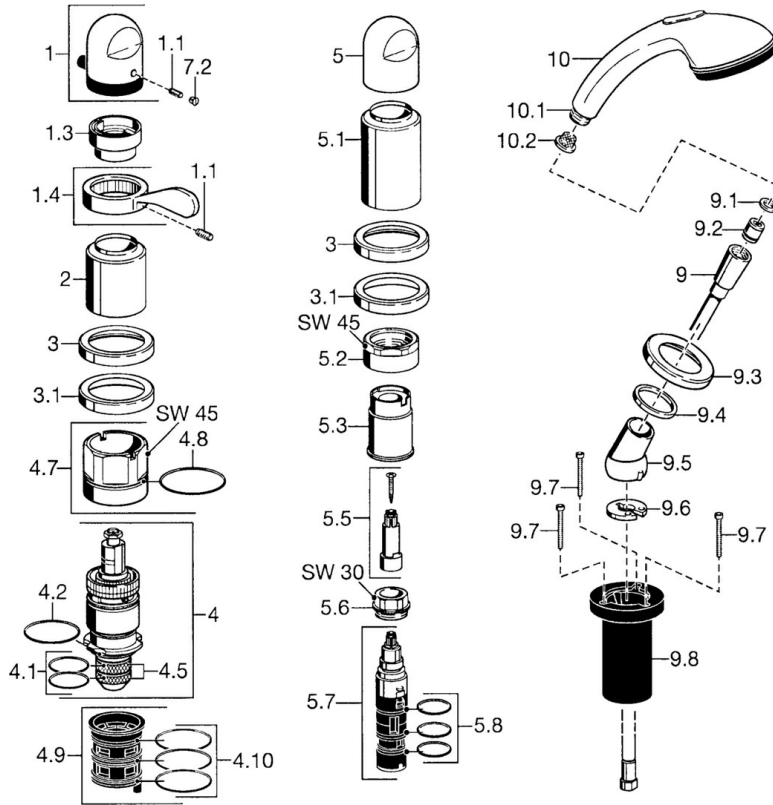

EAN: 4015474047839  
[static.hansa.com/53139035](https://static.hansa.com/53139035)

- Bathtub & Shower
- Trim Kit, Two-grip
- Rim mounted
- Chrome
- Temperature control handle
- Non-return valve(s), Thermostatic cartridge for automatic temperature control

### Technical properties

Hot water supply	max. +80°C
Working pressure	0.5-10 bar
Backflow prevention (EN1717)	EB

## Spare parts

### SP53139035

	Name	Code
1	Temperature control handle Discontinued	59910152
1.1	Screw, M6x6	59912330
1.3	Temperature adjustment limiter	59906355
1.4	Lever	59905722
2	Covering cap Discontinued	59912327
3	Cover flange Discontinued	59912256
3.1	Cover flange	59912259
4	Thermostatic cartridge, G1/2	59904501
4.1	O-ring, d 27x2	59901532
4.2	O-ring, 35x2.5	59905020
4.5	Strainer, 0.16 mm Discontinued	59905036
4.7	Eye screw, M5x1, SW 50	59911516
4.8	O-ring, 50.52x1.78	59906841
4.9	Adapter	59911514
4.10	O-ring, d 40x2	59911507
5	Handle	59912262
5.1	Covering cap Discontinued	59912308
5.1	Covering cap Gold Discontinued	59912309
5.2	Eye screw, M4x1, SW45 Discontinued	59912321
5.3	Retaining ring Discontinued	59912320
5.5	Spindle Discontinued	59912319
5.6	Eye screw, M3x1.5	59911898
5.7	Diverter	59912269
5.8	O-ring kit, d 24x2	59911835
9	Shower hose, L=1750, G1/2-M12x1	59912281
9.1	Gasket ring, d 21x12x2	59912304
9.2	Non-return valve	59905714
9.3	Cover flange, M70x1	59912287
9.4	Bearing ring	59912286
9.5	Holder	59912282
9.6	Disk	59912337
9.7	Screw, M4x45	59912291
9.8	Passing-through bushing	59912290
10	Hand shower Chrome/Gold Discontinued	599043390
10	Hand shower Discontinued	04320100
10.1	Hose coupling, G1/2 Discontinued	59912237
10.2	Strainer	59906859
N.I.	Raising kit, 30 mm	59912235
N.I.	Extension screw kit	59912169
N.I.	Extension screw kit, L=30 Discontinued	59912162