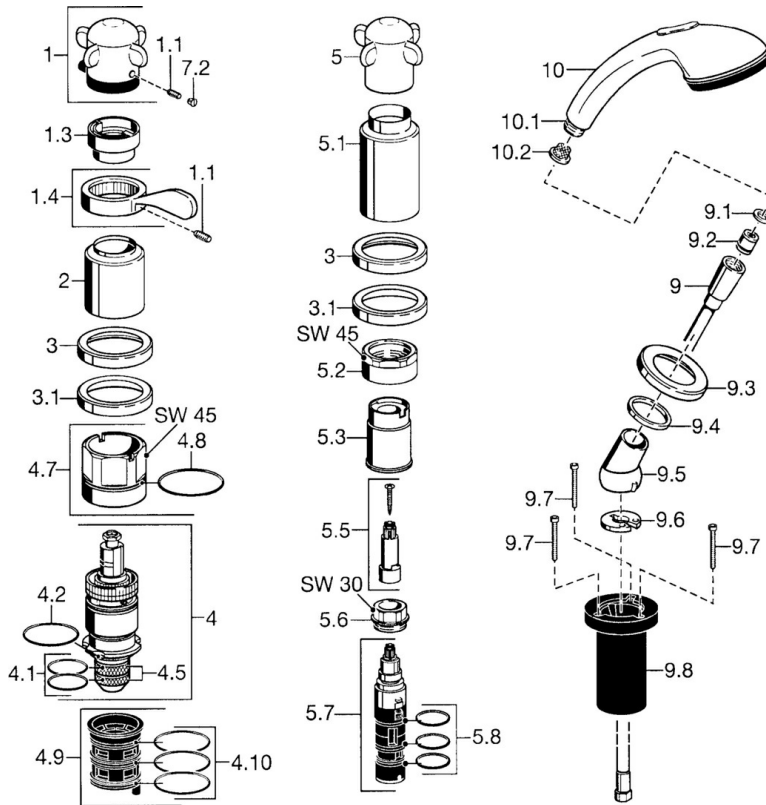

EAN: 4015474048508
static.hansa.com/5313903190

- Bathtub & Shower
- Trim Kit, Two-grip
- Rim mounted
- Chrome/Gold
- Non-return valve(s)

Technical data

Technical properties

Hot water supply	max. +80°C
Working pressure	0.5-10 bar
Backflow prevention (EN1717)	EB

Spare parts

SP53139031

	Name	Code
1.1	Screw, M6x6	59912330
1.3	Temperature adjustment limiter	59906355
1.4	Lever	59905722
2	Covering cap Discontinued	59912327
3	Cover flange Discontinued	59912256
3.1	Cover flange	59912259
4	Thermostatic cartridge, G1/2	59904501
4.1	O-ring, d 27x2	59901532
4.2	O-ring, 35x2.5	59905020
4.5	Strainer, 0.16 mm Discontinued	59905036
4.7	Eye screw, M52x1, SW 50	59911516
4.8	O-ring, 50.52x1.78	59906841
4.9	Adapter	59911514
4.10	O-ring, d 40x2	59911507
5.1	Covering cap Discontinued	59912310
5.2	Eye screw, M42x1, SW45 Discontinued	59912321
5.3	Retaining ring Discontinued	59912320
5.5	Spindle Discontinued	59912319
5.6	Eye screw, M32x1.5	59911898
5.7	Diverter	59912269
5.8	O-ring kit, d 24x2	59911835
9	Shower hose, L=1750, G1/2-M12x1	59912281
9.1	Gasket ring, d 21x12x2	59912304
9.2	Non-return valve	59905714
9.3	Cover flange, M70x1	59912287
9.4	Bearing ring	59912286
9.5	Holder	59912282
9.6	Disk	59912337
9.7	Screw, M4x45	59912291
9.8	Passing-through bushing	59912290
10	Hand shower Chrome/Gold Discontinued	599043390
10	Hand shower Discontinued	04320100
10.1	Hose coupling, G1/2 Discontinued	59912237
10.2	Strainer	59906859