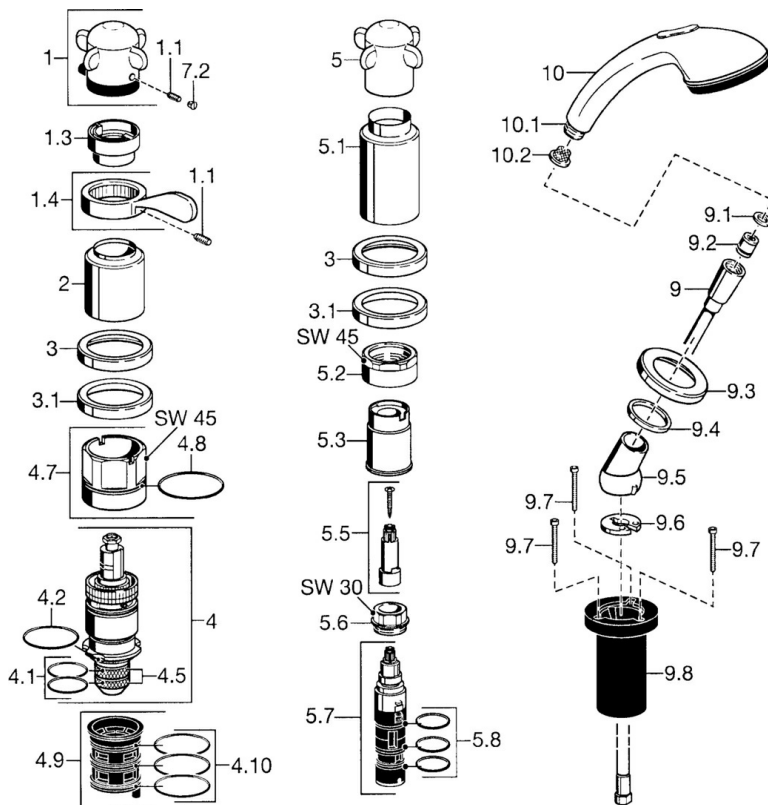

EAN: 4015474047815
static.hansa.com/53139031

- Bathtub & Shower
- Trim Kit, Two-grip
- Rim mounted
- Chrome
- Non-return valve(s)

Technical data

Technical properties

Hot water supply	max. +80°C
Working pressure	0.5-10 bar
Backflow prevention (EN1717)	EB

Spare parts

SP53139031

	Name	Code
1.1	Screw, M6x6	59912330
1.3	Temperature adjustment limiter	59906355
1.4	Lever	59905722
2	Covering cap Discontinued	59912327
3	Cover flange Discontinued	59912256
3.1	Cover flange	59912259
4	Thermostatic cartridge, G1/2	59904501
4.1	O-ring, d 27x2	59901532
4.2	O-ring, 35x2.5	59905020
4.5	Strainer, 0.16 mm Discontinued	59905036
4.7	Eye screw, M52x1, SW 50	59911516
4.8	O-ring, 50.52x1.78	59906841
4.9	Adapter	59911514
4.10	O-ring, d 40x2	59911507
5.1	Covering cap Discontinued	59912310
5.2	Eye screw, M42x1, SW45 Discontinued	59912321
5.3	Retaining ring Discontinued	59912320
5.5	Spindle Discontinued	59912319
5.6	Eye screw, M32x1.5	59911898
5.7	Diverter	59912269
5.8	O-ring kit, d 24x2	59911835
9	Shower hose, L=1750, G1/2-M12x1	59912281
9.1	Gasket ring, d 21x12x2	59912304
9.2	Non-return valve	59905714
9.3	Cover flange, M70x1	59912287
9.4	Bearing ring	59912286
9.5	Holder	59912282
9.6	Disk	59912337
9.7	Screw, M4x45	59912291
9.8	Passing-through bushing	59912290
10	Hand shower Chrome/Gold Discontinued	599043390
10	Hand shower Discontinued	04320100
10.1	Hose coupling, G1/2 Discontinued	59912237
10.2	Strainer	59906859