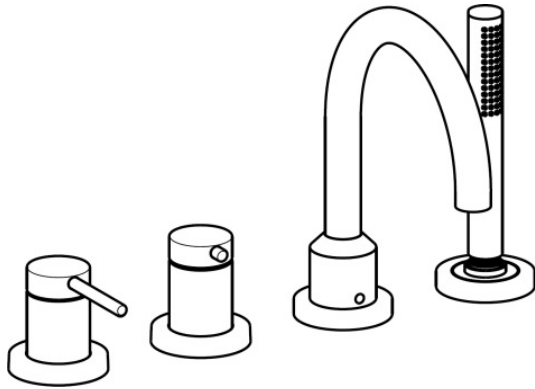

EAN: 4015474172968  
[static.hansa.com/53122073](http://static.hansa.com/53122073)

- Bath tub & Shower
- Trim Kit, Single-lever
- Rim mounted
- Chrome
- Standard aerator
- Pin shape, Single operating lever/handle, Hot/Cold symbols
- Shower hose (1750 mm)
- Intense - invigorating water stream
- Litter filter(s), Non-return valve(s)
- Anti-twist hose connector
- Round rosette, Sleeve
- 1 spray function