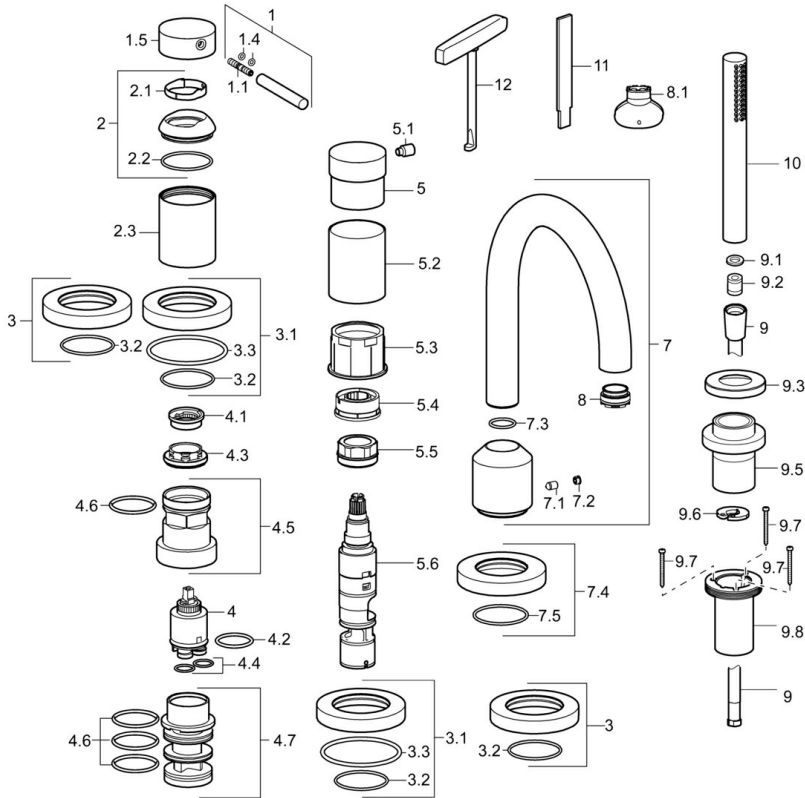

## Spare parts

**SP53122073**

	Name	Code
1	Lever, 70 mm	59913331
1.1	Screw, M5x35	59913299
1.4	O-ring, d 3x1.5	59913100
1.5	Cap	59913332
1.5	Cap Black Discontinued	59913333
1.5	Cap White Discontinued	59913334
2	Covering cap	59913364
2.1	Bearing ring	59913363
2.2	O-ring, d 38x2	59913212
2.3	Cover flange	59913448
3	Cover flange	59913449
3.1	Cover flange	59913450
3.3	O-ring, 60x3	59913280
4	Cartridge, 3.5 Eco	59912324
4	Cartridge, 3.5 Classic	59913075
4.1	Temperature adjustment limiter	59912325
4.2	O-ring, d 28.24x2.62 Discontinued	59912590
4.3	Tightening nut, M40x1	1003409V
4.4	O-ring, d 10.10x1.60 Discontinued	59905072
4.5	Eye screw, M52x1, AF38	59913274
4.6	O-ring, d 40x2	59911507
4.7	Adapter	59913282
5	Handle	59913345
5.1	Lever, 9 mm M6	59913348
5.2	Protective sleeve Discontinued	59913451
5.3	Ring	59913285
5.4	Flow limiter	59911897
5.5	Eye screw, M32x1.5	59911898
5.6	Diverter	59912269
7	Spout, L=190	59913452
7.1	Screw, M6x9.5	59901609
7.2	Cover plug	59911840
7.3	O-ring, d 18x2	59913291
7.4	Cover plate, d 72 mm Discontinued	59913278
7.5	O-ring, 41x2 Discontinued	59913281
8	Aerator, M24x1 C	59913131
8.1	Key for aerator, M24x1	59913134
9	Shower hose, L=1750, G1/2-M12x1	59912281
9.1	Gasket ring, d 21x12x2	59912304
9.2	Non-return valve	59905714
9.3	Cover flange, M70x1, d 72 mm	59913287
9.5	Holder	59913289
9.6	Disk	59912337
9.7	Screw, M4x45	59912291
9.8	Passing-through bushing	59913288
10	Hand shower	54390100
11	Tool Discontinued	59912277
12	Tool	59906409
N.I.	Raising kit, 30 mm, HM 3.5 (-2015)	59913189
N.I.	Raising kit, 30 mm	59913190
N.I.	Extension screw kit, (2015-)	59914337