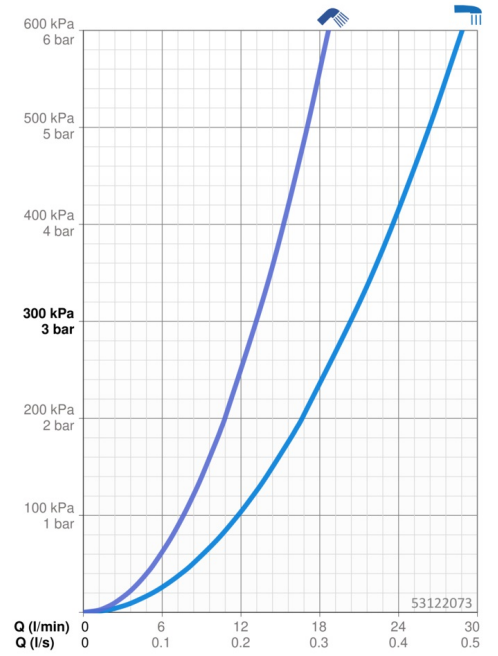

Technical data

Flow properties

Flow-rate at 3 bar **20.4 / 13.2 l/min**

Technical properties

Hot water supply **max. +80°C**
Working pressure **0.5-10 bar**
Projection **190 mm**
Backflow prevention (EN1717) **EB**

Regulations

EN standard **EN 817, EN 1112, EN 1113**

Spare parts