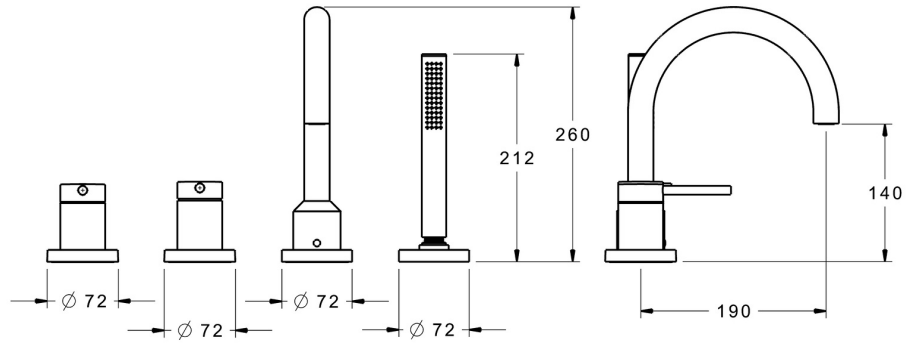

EAN: 4015474172968  
[static.hansa.com/53122073](http://static.hansa.com/53122073)

- Bath tub & Shower
- Trim Kit, Single-lever
- Rim mounted
- Chrome
- Standard aerator
- Pin shape, Single operating lever/handle, Hot/Cold symbols
- Shower hose (1750 mm)
- Intense - invigorating water stream
- Litter filter(s), Non-return valve(s)
- Anti-twist hose connector
- Round rosette, Sleeve
- 1 spray function

### Technical properties

Hot water supply **max. +80°C**  
 Working pressure **0.5-10 bar**  
 Projection **190 mm**  
 Backflow prevention (EN1717) **EB**