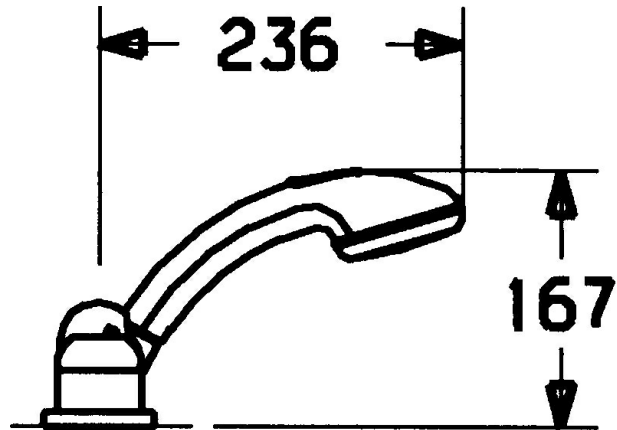

EAN: 4015474048461
static.hansa.com/5310903090

- Bathtub & Shower
- Trim Kit, Two-grip
- Rim mounted
- Chrome/Gold
- Non-return valve(s)

Technical data

Technical properties

Hot water supply	max. +80°C
Working pressure	0.5-10 bar
Backflow prevention (EN1717)	EB

Spare parts

SP53109030

	Name	Code
1.1	Screw, M5x8, SW2.5	59904755
1.2	Bushing	59904778
1.3	Plug, hot/cold	59906705
2	Covering cap	59904820
2	Covering cap White Discontinued	59905521
3	Cover flange Discontinued	59912256
3.1	Cover flange	59912259
4	Cartridge, 4.8 eco	59904601
5	Handle	59912262
5.4	Covering cap	59912265
5.5	Flow limiter	59911897
5.6	Eye screw, M32x1.5	59911898
5.7	Diverter	59912269
5.8	O-ring kit, d 24x2	59911835
9	Shower hose, L=1750, G1/2-M12x1	59912281
9.1	Gasket ring, d 21x12x2	59912304
9.2	Non-return valve	59905714
9.3	Cover flange, M70x1 Chrome/Satin Discontinued	59912288
9.3	Cover flange, M70x1	59912287
9.4	Bearing ring	59912286
9.5	Holder	59912282
9.6	Disk	59912337
9.7	Screw, M4x45	59912291
9.8	Passing-through bushing	59912290
10	Hand shower Chrome/Gold Discontinued	599043390
10	Hand shower Chrome/Satin Discontinued	599043392
10	Hand shower Discontinued	04320100
10.1	Hose coupling, G1/2 Discontinued	59912237
10.2	Strainer	59906859
N.I.	Raising kit, 30 mm	59912235
N.I.	Extension screw kit	59912169
N.I.	Raising kit, 20 mm	59912160