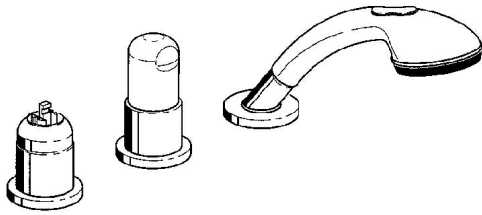

EAN: 4015474048461
static.hansa.com/5310903090

- Bathtub & Shower
- Trim Kit, Two-grip
- Rim mounted
- Chrome/Gold
- Non-return valve(s)

Technical data

Technical properties

Hot water supply	max. +80°C
Working pressure	0.5-10 bar
Backflow prevention (EN1717)	EB

Spare parts

SP53109030

	Name	Code
1.1	Screw, M5x8, SW2.5	59904755
1.2	Bushing	59904778
1.3	Plug, hot/cold	59906705
2	Covering cap	59904820
2	Covering cap White Discontinued	59905521
3	Cover flange Discontinued	59912256
3.1	Cover flange	59912259
4	Cartridge, 4.8 eco	59904601
5	Handle	59912262
5.4	Covering cap	59912265
5.5	Flow limiter	59911897
5.6	Eye screw, M32x1.5	59911898
5.7	Diverter	59912269
5.8	O-ring kit, d 24x2	59911835
9	Shower hose, L=1750, G1/2-M12x1	59912281
9.1	Gasket ring, d 21x12x2	59912304
9.2	Non-return valve	59905714
9.3	Cover flange, M70x1 Chrome/Satin Discontinued	59912288
9.3	Cover flange, M70x1	59912287
9.4	Bearing ring	59912286
9.5	Holder	59912282
9.6	Disk	59912337
9.7	Screw, M4x45	59912291
9.8	Passing-through bushing	59912290
10	Hand shower Chrome/Gold Discontinued	599043390
10	Hand shower Chrome/Satin Discontinued	599043392
10	Hand shower Discontinued	04320100
10.1	Hose coupling, G1/2 Discontinued	59912237
10.2	Strainer	59906859
N.I.	Raising kit, 30 mm	59912235
N.I.	Extension screw kit	59912169
N.I.	Raising kit, 20 mm	59912160