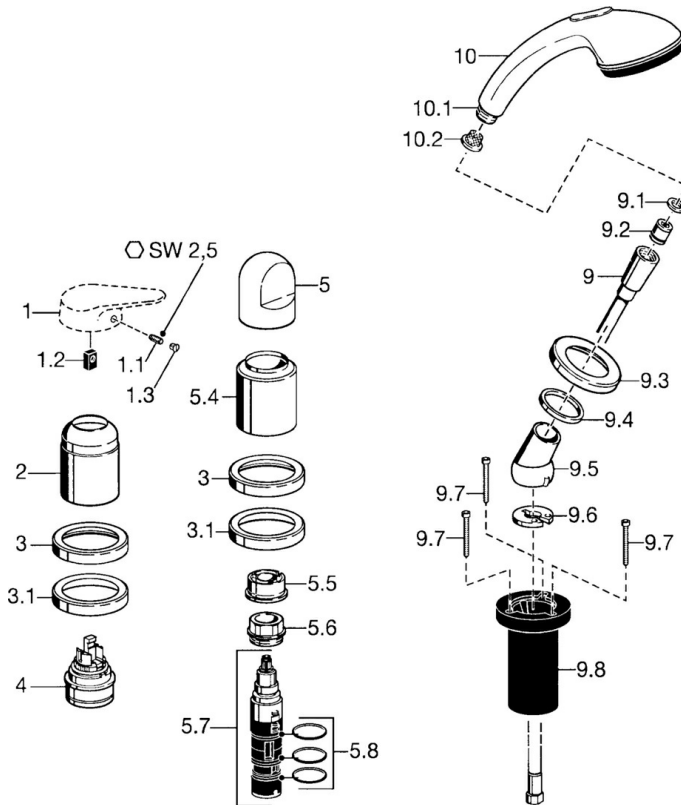

EAN: 4015474048461
static.hansa.com/5310903090

- Bathtub & Shower
- Trim Kit, Two-grip
- Rim mounted
- Chrome/Gold
- Non-return valve(s)

Technical data

Technical properties

Hot water supply	max. +80°C
Working pressure	0.5-10 bar
Backflow prevention (EN1717)	EB

Spare parts

SP53109030

	Name	Code
1.1	Screw, M5x8, SW2.5	59904755
1.2	Bushing	59904778
1.3	Plug, hot/cold	59906705
2	Covering cap	59904820
2	Covering cap White Discontinued	59905521
3	Cover flange Discontinued	59912256
3.1	Cover flange	59912259
4	Cartridge, 4.8 eco	59904601
5	Handle	59912262
5.4	Covering cap	59912265
5.5	Flow limiter	59911897
5.6	Eye screw, M32x1.5	59911898
5.7	Diverter	59912269
5.8	O-ring kit, d 24x2	59911835
9	Shower hose, L=1750, G1/2-M12x1	59912281
9.1	Gasket ring, d 21x12x2	59912304
9.2	Non-return valve	59905714
9.3	Cover flange, M70x1 Chrome/Satin Discontinued	59912288
9.3	Cover flange, M70x1	59912287
9.4	Bearing ring	59912286
9.5	Holder	59912282
9.6	Disk	59912337
9.7	Screw, M4x45	59912291
9.8	Passing-through bushing	59912290
10	Hand shower Chrome/Gold Discontinued	599043390
10	Hand shower Chrome/Satin Discontinued	599043392
10	Hand shower Discontinued	04320100
10.1	Hose coupling, G1/2 Discontinued	59912237
10.2	Strainer	59906859
N.I.	Raising kit, 30 mm	59912235
N.I.	Extension screw kit	59912169
N.I.	Raising kit, 20 mm	59912160