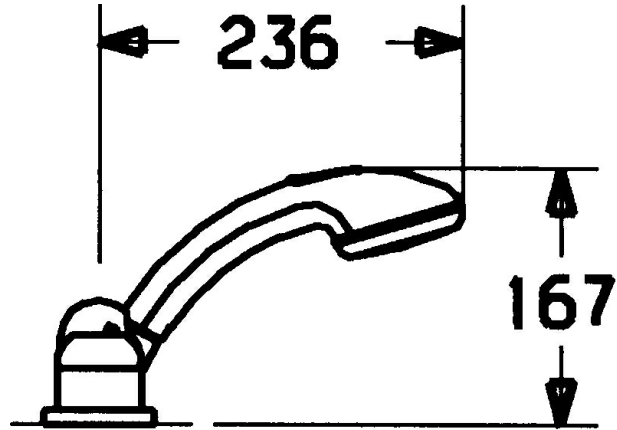

EAN: 4015474048287  
[static.hansa.com/53109030](https://static.hansa.com/53109030)

- Bathtub & Shower
- Trim Kit, Two-grip
- Rim mounted
- Chrome
- Non-return valve(s)

## Technical data

### Technical properties

Hot water supply	max. +80°C
Working pressure	0.5-10 bar
Backflow prevention (EN1717)	EB

### SP53109030

	Name	Code
1.1	Screw, M5x8, SW2.5	59904755
1.2	Bushing	59904778
1.3	Plug, hot/cold	59906705
2	Covering cap	59904820
2	Covering cap White Discontinued	59905521
3	Cover flange Discontinued	59912256
3.1	Cover flange	59912259
4	Cartridge, 4.8 eco	59904601
5	Handle	59912262
5.4	Covering cap	59912265
5.5	Flow limiter	59911897
5.6	Eye screw, M32x1.5	59911898
5.7	Diverter	59912269
5.8	O-ring kit, d 24x2	59911835
9	Shower hose, L=1750, G1/2-M12x1	59912281
9.1	Gasket ring, d 21x12x2	59912304
9.2	Non-return valve	59905714
9.3	Cover flange, M70x1 Chrome/Satin Discontinued	59912288
9.3	Cover flange, M70x1	59912287
9.4	Bearing ring	59912286
9.5	Holder	59912282
9.6	Disk	59912337
9.7	Screw, M4x45	59912291
9.8	Passing-through bushing	59912290
10	Hand shower Chrome/Gold Discontinued	599043390
10	Hand shower Chrome/Satin Discontinued	599043392
10	Hand shower Discontinued	04320100
10.1	Hose coupling, G1/2 Discontinued	59912237
10.2	Strainer	59906859
N.I.	Raising kit, 30 mm	59912235
N.I.	Extension screw kit	59912169
N.I.	Raising kit, 20 mm	59912160