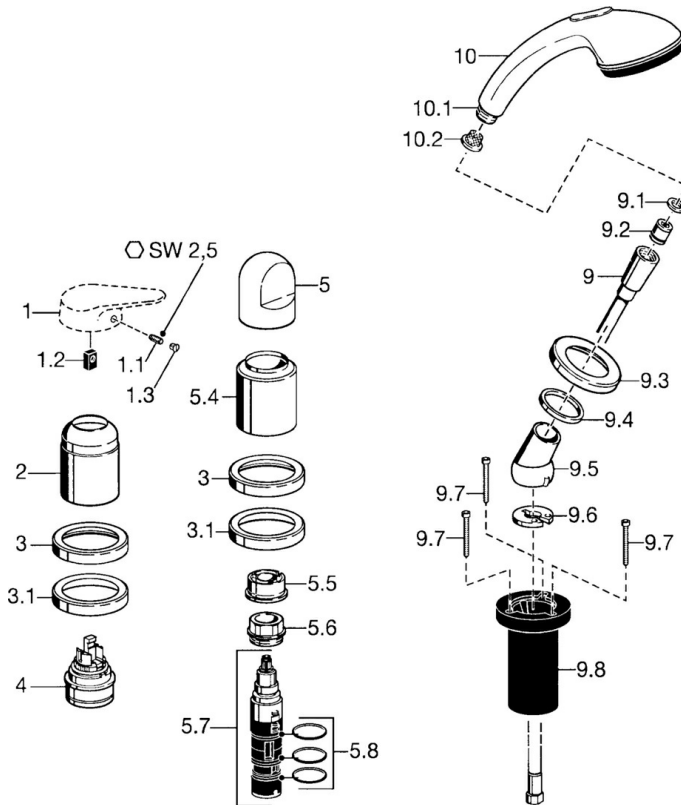

EAN: 4015474048287  
[static.hansa.com/53109030](https://static.hansa.com/53109030)

- Bathtub & Shower
- Trim Kit, Two-grip
- Rim mounted
- Chrome
- Non-return valve(s)

## Technical data

### Technical properties

Hot water supply	max. +80°C
Working pressure	0.5-10 bar
Backflow prevention (EN1717)	EB

### SP53109030

	Name	Code
1.1	Screw, M5x8, SW2.5	59904755
1.2	Bushing	59904778
1.3	Plug, hot/cold	59906705
2	Covering cap	59904820
2	Covering cap White Discontinued	59905521
3	Cover flange Discontinued	59912256
3.1	Cover flange	59912259
4	Cartridge, 4.8 eco	59904601
5	Handle	59912262
5.4	Covering cap	59912265
5.5	Flow limiter	59911897
5.6	Eye screw, M32x1.5	59911898
5.7	Diverter	59912269
5.8	O-ring kit, d 24x2	59911835
9	Shower hose, L=1750, G1/2-M12x1	59912281
9.1	Gasket ring, d 21x12x2	59912304
9.2	Non-return valve	59905714
9.3	Cover flange, M70x1 Chrome/Satin Discontinued	59912288
9.3	Cover flange, M70x1	59912287
9.4	Bearing ring	59912286
9.5	Holder	59912282
9.6	Disk	59912337
9.7	Screw, M4x45	59912291
9.8	Passing-through bushing	59912290
10	Hand shower Chrome/Gold Discontinued	599043390
10	Hand shower Chrome/Satin Discontinued	599043392
10	Hand shower Discontinued	04320100
10.1	Hose coupling, G1/2 Discontinued	59912237
10.2	Strainer	59906859
N.I.	Raising kit, 30 mm	59912235
N.I.	Extension screw kit	59912169
N.I.	Raising kit, 20 mm	59912160