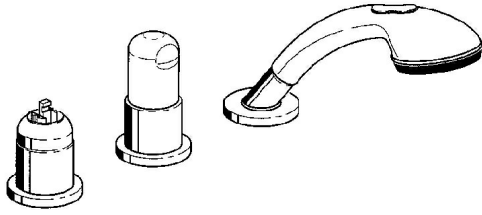

EAN: 4015474048287  
[static.hansa.com/53109030](https://static.hansa.com/53109030)

- Bathtub & Shower
- Trim Kit, Two-grip
- Rim mounted
- Chrome
- Non-return valve(s)

### SP53109030

	Name	Code
1.1	Screw, M5x8, SW2.5	59904755
1.2	Bushing	59904778
1.3	Plug, hot/cold	59906705
2	Covering cap	59904820
2	Covering cap White Discontinued	59905521
3	Cover flange Discontinued	59912256
3.1	Cover flange	59912259
4	Cartridge, 4.8 eco	59904601
5	Handle	59912262
5.4	Covering cap	59912265
5.5	Flow limiter	59911897
5.6	Eye screw, M32x1.5	59911898
5.7	Diverter	59912269
5.8	O-ring kit, d 24x2	59911835
9	Shower hose, L=1750, G1/2-M12x1	59912281
9.1	Gasket ring, d 21x12x2	59912304
9.2	Non-return valve	59905714
9.3	Cover flange, M70x1 Chrome/Satin Discontinued	59912288
9.3	Cover flange, M70x1	59912287
9.4	Bearing ring	59912286
9.5	Holder	59912282
9.6	Disk	59912337
9.7	Screw, M4x45	59912291
9.8	Passing-through bushing	59912290
10	Hand shower Chrome/Gold Discontinued	599043390
10	Hand shower Chrome/Satin Discontinued	599043392
10	Hand shower Discontinued	04320100
10.1	Hose coupling, G1/2 Discontinued	59912237
10.2	Strainer	59906859
N.I.	Raising kit, 30 mm	59912235
N.I.	Extension screw kit	59912169
N.I.	Raising kit, 20 mm	59912160