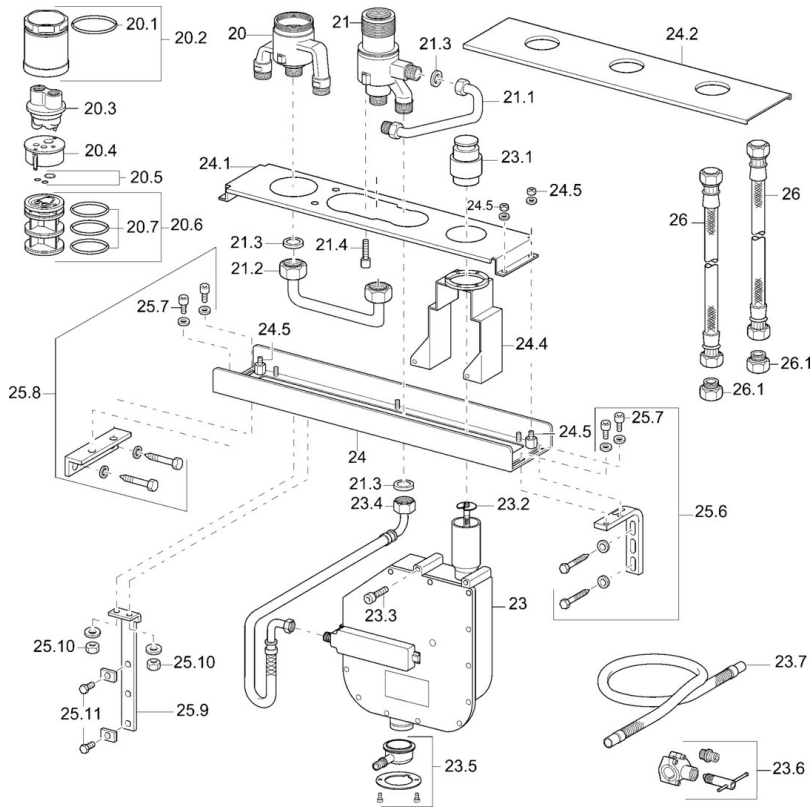

EAN: 4015474054233
static.hansa.com/53070200

- Bathtub & Shower
- Concealed unit
- Tiled rim assembly
- Limitation option for maximum temperature and flow-rate, Adjustable hot water stop (included, retrofittable)
- Rinsing plug, ϕ 35 mm ceramic cartridge for flow and temperature control
- Flexible inlet pipes
- Inner body made of DZR brass
- ROLLBOX with automatic hose wind
- protected against back-flow in domestic use (according to DIN EN 1717)

Technical data

Technical properties

DN-size (nominal dimension)	DN20
Hot water supply	max. +70°C
Working pressure	1-10 bar
Connection size	G3/4

Spare parts

SP53070200

Name	Code	
20.1	O-ring, 66x2 Discontinued	59912341
20.2	Eye screw, M52x1, AF45 (-2015)	59912339
20.3	Flush connector	59912299
20.4	Inner part Discontinued	59911536
20.5	Sealing kit	59904850
20.6	Adapter	59911506
20.7	O-ring, d 40x2	59911507
21.1	Pipe, G3/4 Discontinued	59912367
21.2	Pipe, G3/4 Discontinued	59912366
21.3	Retaining ring, 23.9x15.2x2	59902689
21.4	Screw, M8x16, SW7 Discontinued	59912369
23	Roll box for hose	53060200
23	Roll box for hose	59914205
23.2	Disk	59912337
23.4	Hose, G3/4xG3/8 Discontinued	59912336
23.4	Hose, G3/4xG1/2, L=650	59912693
23.5	Connector	59912351
23.6	Connector	59910573
23.7	Flexible pipe, L=1500, G3/4	59912354
24	Body Discontinued	59912372
24.1	Angle coupling Discontinued	59912373
24.2	Cover Discontinued	59912371
24.4	Fixing part	59912352
24.5	Screw, M6, SW2.5 Discontinued	59912374
25.6	Angle coupling Discontinued	59912375
25.8	Angle coupling Discontinued	59912376
25.9	Fixing part Discontinued	59912377
26	Flexible pipe, L=1000, G3/4xG3/4	59912246
26.1	Nipple, G3/4xG1/2 Discontinued	59912370
N.I.	Test device Discontinued	59912307