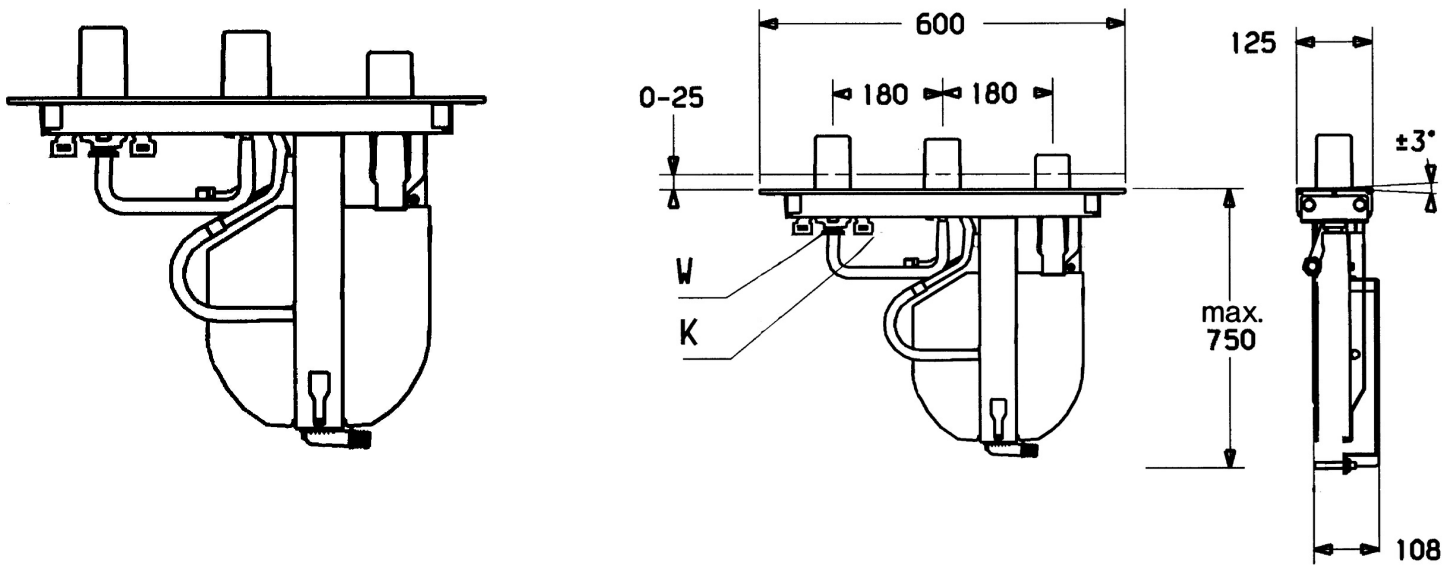

EAN: 4015474054233
static.hansa.com/53070200

- Bathtub & Shower
- Concealed unit
- Tiled rim assembly
- Limitation option for maximum temperature and flow-rate, Adjustable hot water stop (included, retrofittable)
- Rinsing plug, ϕ 35 mm ceramic cartridge for flow and temperature control
- Flexible inlet pipes
- Inner body made of DZR brass
- ROLLBOX with automatic hose wind
- protected against back-flow in domestic use (according to DIN EN 1717)

Technical data

Technical properties

DN-size (nominal dimension)	DN20
Hot water supply	max. +70°C
Working pressure	1-10 bar
Connection size	G3/4

Spare parts

SP53070200

Name	Code	
20.1	O-ring, 66x2 Discontinued	59912341
20.2	Eye screw, M52x1, AF45 (-2015)	59912339
20.3	Flush connector	59912299
20.4	Inner part Discontinued	59911536
20.5	Sealing kit	59904850
20.6	Adapter	59911506
20.7	O-ring, d 40x2	59911507
21.1	Pipe, G3/4 Discontinued	59912367
21.2	Pipe, G3/4 Discontinued	59912366
21.3	Retaining ring, 23.9x15.2x2	59902689
21.4	Screw, M8x16, SW7 Discontinued	59912369
23	Roll box for hose	53060200
23	Roll box for hose	59914205
23.2	Disk	59912337
23.4	Hose, G3/4xG3/8 Discontinued	59912336
23.4	Hose, G3/4xG1/2, L=650	59912693
23.5	Connector	59912351
23.6	Connector	59910573
23.7	Flexible pipe, L=1500, G3/4	59912354
24	Body Discontinued	59912372
24.1	Angle coupling Discontinued	59912373
24.2	Cover Discontinued	59912371
24.4	Fixing part	59912352
24.5	Screw, M6, SW2.5 Discontinued	59912374
25.6	Angle coupling Discontinued	59912375
25.8	Angle coupling Discontinued	59912376
25.9	Fixing part Discontinued	59912377
26	Flexible pipe, L=1000, G3/4xG3/4	59912246
26.1	Nipple, G3/4xG1/2 Discontinued	59912370
N.I.	Test device Discontinued	59912307