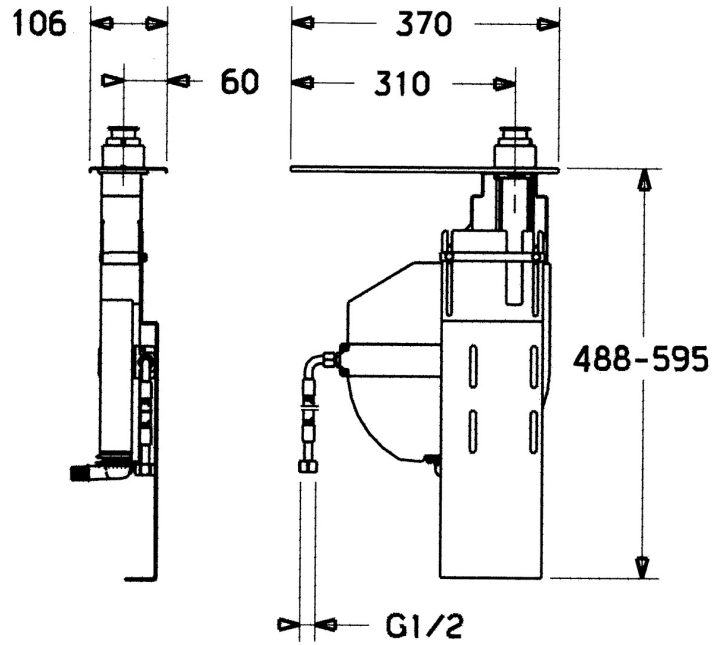

EAN: 4015474078499
static.hansa.com/53060300

- Accessories
- Tiled rim assembly
- Non-return valve(s)
- Flexible inlet pipes
- ROLLBOX with automatic hose wind
- protected against back-flow in domestic use (according to DIN EN 1717)

Technical data

Technical properties

Connection size	G1/2
Backflow prevention (EN1717)	EB

Approvals and Declarations

Declaration of conformity	DoC
---------------------------	-----

Spare parts

SP53060300

	Name	Code
1	Roll box for hose	59914205
1.2	Screw, M4x45	59912291
1.3	Retaining ring	59912353
1.4	Fixing part	59912352
1.6	Connector	59912351
2	Base plate	59912695
2.1	Assembling plate	59912694
2.2	Screw, M4x16, SW2.5	59912697
2.3	Fixing part Discontinued	59912696
3	Hose, G1/2xG1/2, L=800	59912609
3.3	Adapter, A-G1/2xl-G3/8	59912592
4	Connector	59910573
4.1	Flexible pipe, L=1500, G3/4	59912354
N.I.	Roll box for hose	53060200