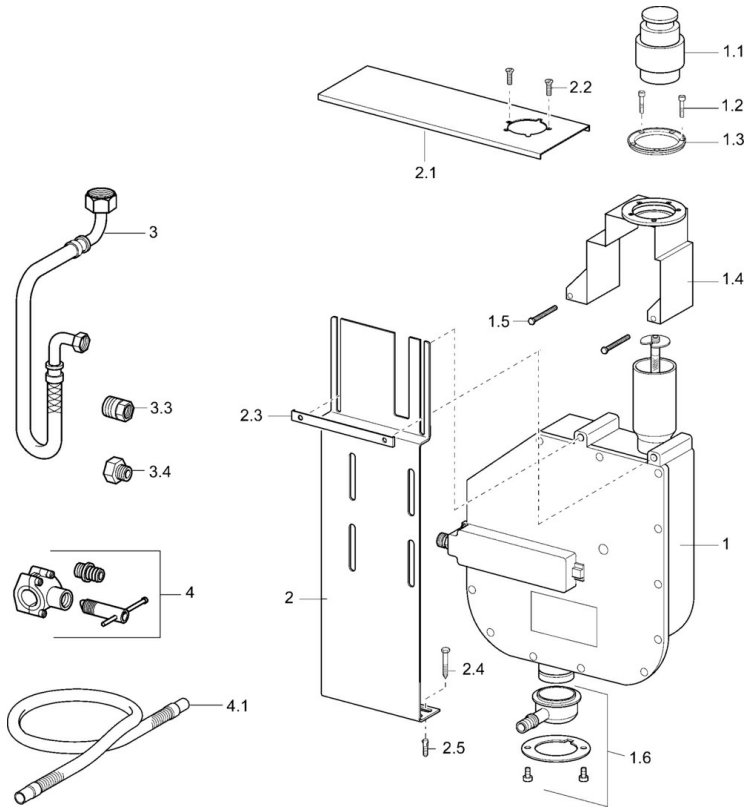

EAN: 4015474078499
static.hansa.com/53060300

- Accessories
- Tiled rim assembly
- Non-return valve(s)
- Flexible inlet pipes
- ROLLBOX with automatic hose wind
- protected against back-flow in domestic use (according to DIN EN 1717)

Technical data

Technical properties

Connection size	G1/2
Backflow prevention (EN1717)	EB

Approvals and Declarations

Declaration of conformity	DoC
---------------------------	-----

Spare parts

SP53060300

	Name	Code
1	Roll box for hose	59914205
1.2	Screw, M4x45	59912291
1.3	Retaining ring	59912353
1.4	Fixing part	59912352
1.6	Connector	59912351
2	Base plate	59912695
2.1	Assembling plate	59912694
2.2	Screw, M4x16, SW2.5	59912697
2.3	Fixing part Discontinued	59912696
3	Hose, G1/2xG1/2, L=800	59912609
3.3	Adapter, A-G1/2xl-G3/8	59912592
4	Connector	59910573
4.1	Flexible pipe, L=1500, G3/4	59912354
N.I.	Roll box for hose	53060200