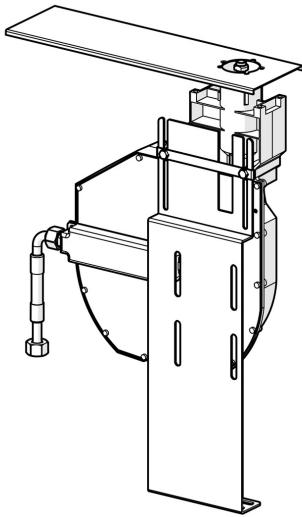

EAN: 4015474078499
static.hansa.com/53060300

- Accessories
- Tiled rim assembly
- Non-return valve(s)
- Flexible inlet pipes
- ROLLBOX with automatic hose wind
- protected against back-flow in domestic use (according to DIN EN 1717)

Technical data

Technical properties

Connection size	G1/2
Backflow prevention (EN1717)	EB

Approvals and Declarations

Declaration of conformity	DoC
---------------------------	-----

Spare parts

SP53060300

	Name	Code
1	Roll box for hose	59914205
1.2	Screw, M4x45	59912291
1.3	Retaining ring	59912353
1.4	Fixing part	59912352
1.6	Connector	59912351
2	Base plate	59912695
2.1	Assembling plate	59912694
2.2	Screw, M4x16, SW2.5	59912697
2.3	Fixing part Discontinued	59912696
3	Hose, G1/2xG1/2, L=800	59912609
3.3	Adapter, A-G1/2xl-G3/8	59912592
4	Connector	59910573
4.1	Flexible pipe, L=1500, G3/4	59912354
N.I.	Roll box for hose	53060200