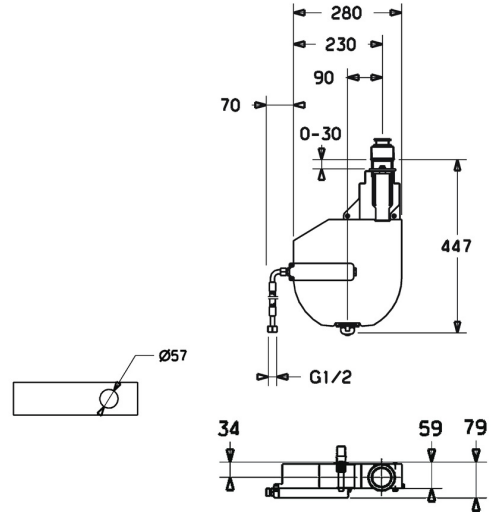

EAN: 4015474047655
static.hansa.com/53060200

- Accessories
- Rim mounted
- Non-return valve(s)
- Flexible inlet pipes
- ROLLBOX with automatic hose wind
- protected against back-flow in domestic use (according to DIN EN 1717)

Technical data

Technical properties

Connection size	G1/2
Backflow prevention (EN1717)	EB

Approvals and Declarations

Declaration of conformity	DoC
---------------------------	-----

Spare parts

SP53060200

	Name	Code
1.2	Screw, M4x45	59912291
1.3	Retaining ring	59912353
1.4	Fixing part	59912352
1.6	Connector	59912351
3	Hose, G3/4xG1/2, L=650	59912693
3	Hose, G3/4xG3/8 Discontinued	59912336
3.3	Adapter, A-G1/2xl-G3/8	59912592
4	Connector	59910573
4.1	Flexible pipe, L=1500, G3/4	59912354