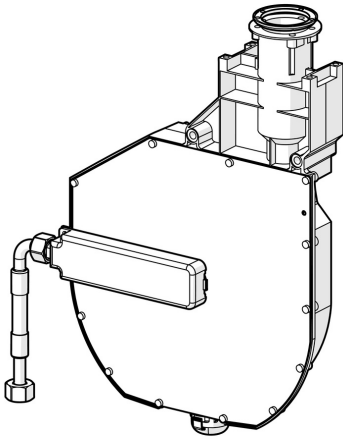

EAN: 4015474047655
static.hansa.com/53060200

- Accessories
- Rim mounted
- Non-return valve(s)
- Flexible inlet pipes
- ROLLBOX with automatic hose wind
- protected against back-flow in domestic use (according to DIN EN 1717)

Technical data

Technical properties

Connection size	G1/2
Backflow prevention (EN1717)	EB

Approvals and Declarations

Declaration of conformity	DoC
---------------------------	-----

Spare parts

SP53060200

	Name	Code
1.2	Screw, M4x45	59912291
1.3	Retaining ring	59912353
1.4	Fixing part	59912352
1.6	Connector	59912351
3	Hose, G3/4xG1/2, L=650	59912693
3	Hose, G3/4xG3/8 Discontinued	59912336
3.3	Adapter, A-G1/2xl-G3/8	59912592
4	Connector	59910573
4.1	Flexible pipe, L=1500, G3/4	59912354