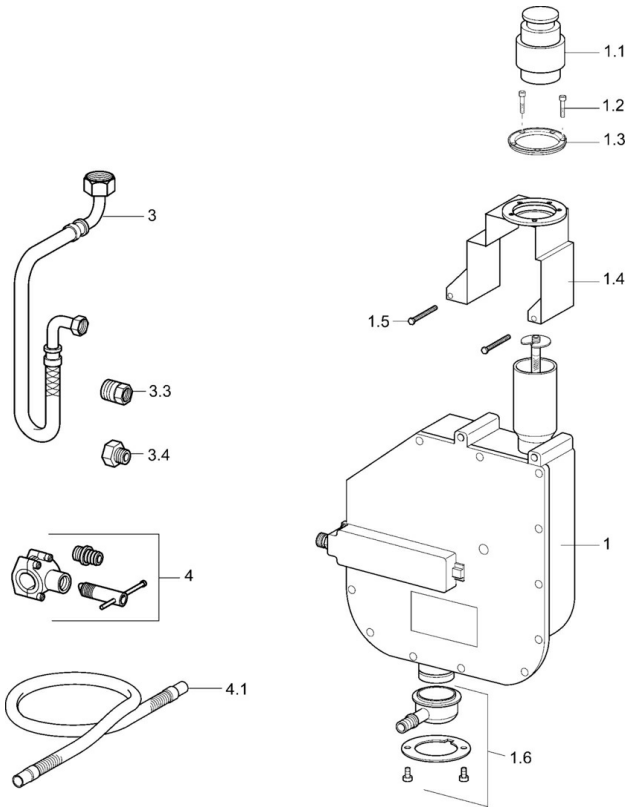

EAN: 4015474047655
static.hansa.com/53060200

- Accessories
- Rim mounted
- Non-return valve(s)
- Flexible inlet pipes
- ROLLBOX with automatic hose wind
- protected against back-flow in domestic use (according to DIN EN 1717)

Technical data

Technical properties

Connection size	G1/2
Backflow prevention (EN1717)	EB

Approvals and Declarations

Declaration of conformity	DoC
---------------------------	-----

Spare parts

SP53060200

	Name	Code
1.2	Screw, M4x45	59912291
1.3	Retaining ring	59912353
1.4	Fixing part	59912352
1.6	Connector	59912351
3	Hose, G3/4xG1/2, L=650	59912693
3	Hose, G3/4xG3/8 Discontinued	59912336
3.3	Adapter, A-G1/2xl-G3/8	59912592
4	Connector	59910573
4.1	Flexible pipe, L=1500, G3/4	59912354