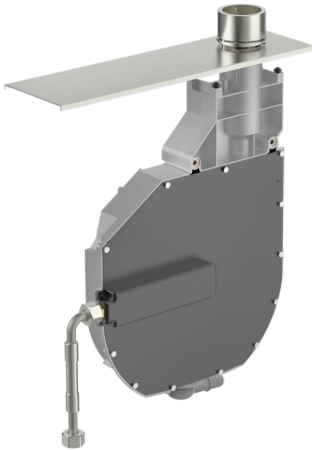

EAN: 4015474047655
static.hansa.com/53060200

- Accessories
- Rim mounted
- Non-return valve(s)
- Flexible inlet pipes
- ROLLBOX with automatic hose wind
- protected against back-flow in domestic use (according to DIN EN 1717)

Technical data

Technical properties

Connection size	G1/2
Backflow prevention (EN1717)	EB

Approvals and Declarations

Declaration of conformity	DoC
---------------------------	-----

Spare parts

SP53060200

	Name	Code
1.2	Screw, M4x45	59912291
1.3	Retaining ring	59912353
1.4	Fixing part	59912352
1.6	Connector	59912351
3	Hose, G3/4xG1/2, L=650	59912693
3	Hose, G3/4xG3/8 Discontinued	59912336
3.3	Adapter, A-G1/2xl-G3/8	59912592
4	Connector	59910573
4.1	Flexible pipe, L=1500, G3/4	59912354