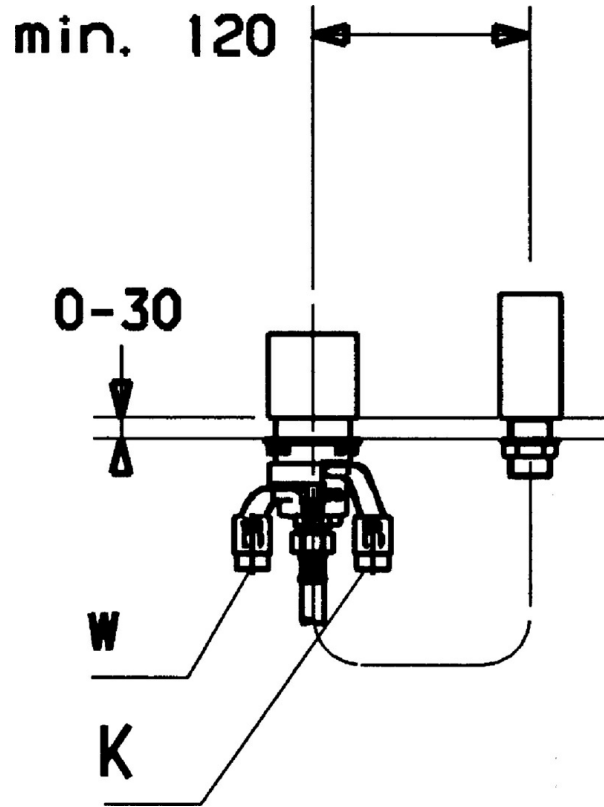

EAN: 4015474047662
static.hansa.com/53050000

- Bath tub & Shower
- Concealed unit
- Rim mounted
- Limitation option for maximum temperature and flow-rate, Adjustable hot water stop (included, retrofittable)
- \varnothing 48 mm ceramic eco cartridge for flow and temperature control, Non-return valve(s)
- Inner body made of DZR brass
- protected against back-flow in domestic use (according to DIN EN 1717)

Technical data

Technical properties

DN-size (nominal dimension)	DN20
Hot water supply	max. +80°C
Working pressure	0.5-10 bar
Connection size	G3/4
Backflow prevention (EN1717)	EB

Spare parts

SP53050000

	Name	Code
4	Cartridge, 4.8 eco	59904601
4.2	Spacer sleeve Discontinued	59905871
4.3	Inner part Discontinued	59911536
4.4	Sealing kit	59904850
4.5	Adapter	59911506
4.6	O-ring, d 40x2	59911507
5.1	Eye screw, M52x1, AF45 (-2015)	59912339
5.2	O-ring, 50.52x1.78	59906841
5.3	Flange Discontinued	59912342
5.4	O-ring, 66x2 Discontinued	59912341
5.6	Fixing set Discontinued	59912343
5.7	Pin, M6x12, SW6 Discontinued	59912344