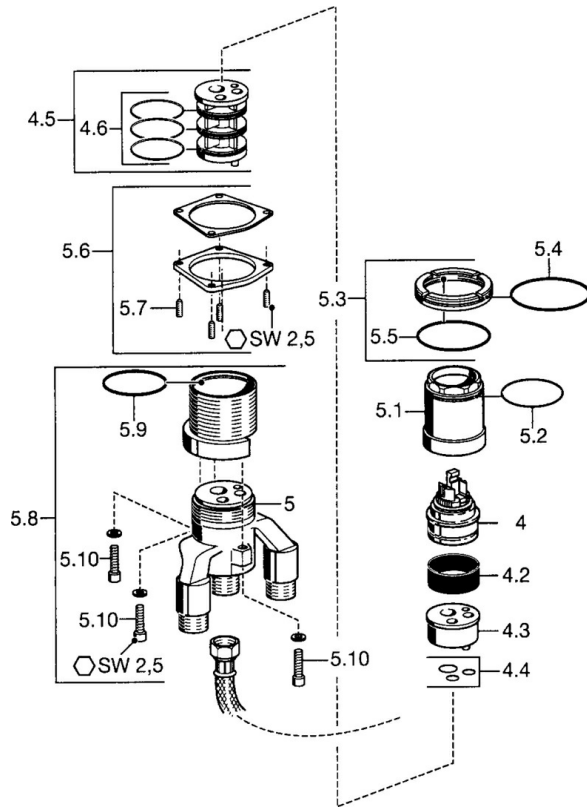

EAN: 4015474047662
static.hansa.com/53050000

- Bath tub & Shower
- Concealed unit
- Rim mounted
- Limitation option for maximum temperature and flow-rate, Adjustable hot water stop (included, retrofittable)
- \varnothing 48 mm ceramic eco cartridge for flow and temperature control, Non-return valve(s)
- Inner body made of DZR brass
- protected against back-flow in domestic use (according to DIN EN 1717)

Technical data

Technical properties

DN-size (nominal dimension)	DN20
Hot water supply	max. +80°C
Working pressure	0.5-10 bar
Connection size	G3/4
Backflow prevention (EN1717)	EB

Spare parts

SP53050000

	Name	Code
4	Cartridge, 4.8 eco	59904601
4.2	Spacer sleeve Discontinued	59905871
4.3	Inner part Discontinued	59911536
4.4	Sealing kit	59904850
4.5	Adapter	59911506
4.6	O-ring, d 40x2	59911507
5.1	Eye screw, M52x1, AF45 (-2015)	59912339
5.2	O-ring, 50.52x1.78	59906841
5.3	Flange Discontinued	59912342
5.4	O-ring, 66x2 Discontinued	59912341
5.6	Fixing set Discontinued	59912343
5.7	Pin, M6x12, SW6 Discontinued	59912344