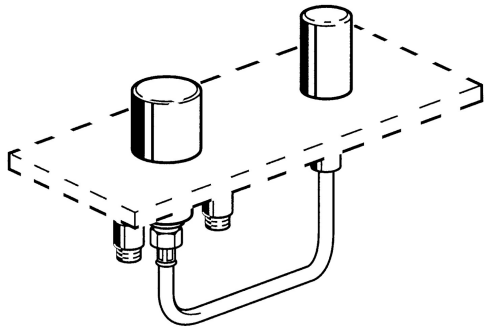

EAN: 4015474047662
static.hansa.com/53050000

- Bath tub & Shower
- Concealed unit
- Rim mounted
- Limitation option for maximum temperature and flow-rate, Adjustable hot water stop (included, retrofittable)
- \varnothing 48 mm ceramic eco cartridge for flow and temperature control, Non-return valve(s)
- Inner body made of DZR brass
- protected against back-flow in domestic use (according to DIN EN 1717)

Technical data

Technical properties

DN-size (nominal dimension)	DN20
Hot water supply	max. +80°C
Working pressure	0.5-10 bar
Connection size	G3/4
Backflow prevention (EN1717)	EB

Spare parts

SP53050000

	Name	Code
4	Cartridge, 4.8 eco	59904601
4.2	Spacer sleeve Discontinued	59905871
4.3	Inner part Discontinued	59911536
4.4	Sealing kit	59904850
4.5	Adapter	59911506
4.6	O-ring, d 40x2	59911507
5.1	Eye screw, M52x1, AF45 (-2015)	59912339
5.2	O-ring, 50.52x1.78	59906841
5.3	Flange Discontinued	59912342
5.4	O-ring, 66x2 Discontinued	59912341
5.6	Fixing set Discontinued	59912343
5.7	Pin, M6x12, SW6 Discontinued	59912344