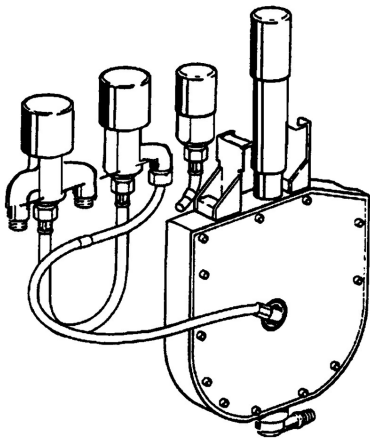

EAN: 4015474047679
static.hansa.com/53040200

- Bathtub & Shower
- Concealed unit
- Rim mounted
- Limitation option for maximum temperature and flow-rate, Adjustable hot water stop (included, retrofittable)
- Rinsing plug, \varnothing 35 mm ceramic cartridge for flow and temperature control
- Inner body made of DZR brass
- ROLLBOX with automatic hose wind
- protected against back-flow in domestic use (according to DIN EN 1717)

Technical data

Technical properties

DN-size (nominal dimension)	DN20
Hot water supply	max. +80°C
Working pressure	1-10 bar
Connection size	G3/4

Spare parts

SP53040200

	Name	Code
N.I.	Flexible pipe, L=995, G3/4xG3/4	59912248
N.I.	Flexible pipe, L=800, G3/4xG3/4	59912247