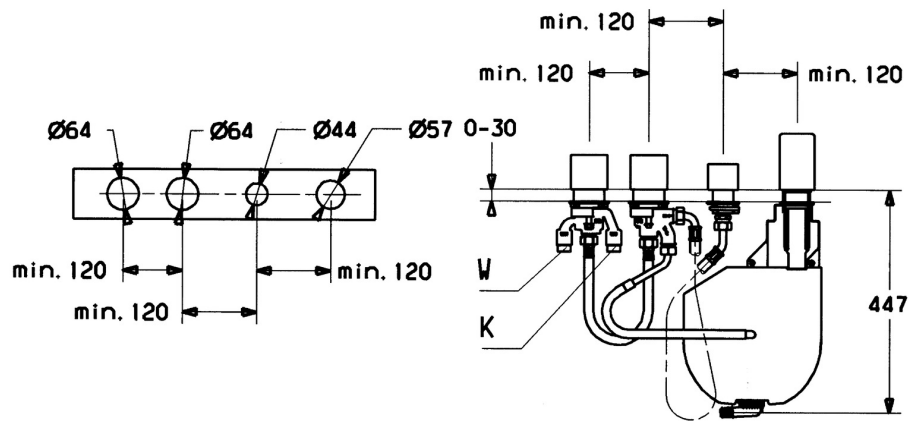

EAN: 4015474047679
static.hansa.com/53040200

- Bathtub & Shower
- Concealed unit
- Rim mounted
- Limitation option for maximum temperature and flow-rate, Adjustable hot water stop (included, retrofittable)
- Rinsing plug, \varnothing 35 mm ceramic cartridge for flow and temperature control
- Inner body made of DZR brass
- ROLLBOX with automatic hose wind
- protected against back-flow in domestic use (according to DIN EN 1717)

Technical data

Technical properties

DN-size (nominal dimension)	DN20
Hot water supply	max. +80°C
Working pressure	1-10 bar
Connection size	G3/4

Spare parts

SP53040200

	Name	Code
N.I.	Flexible pipe, L=995, G3/4xG3/4	59912248
N.I.	Flexible pipe, L=800, G3/4xG3/4	59912247