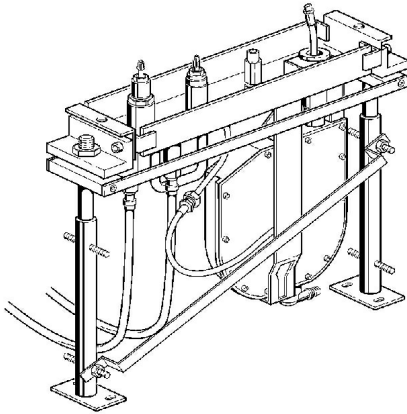

EAN: 4015474047600
static.hansa.com/53020200

- Bath tub & Shower
- Concealed unit
- Tiled rim assembly
- Limitation option for maximum temperature and flow-rate, Adjustable hot water stop (included, retrofittable)
- Rinsing plug, \varnothing 35 mm ceramic cartridge for flow and temperature control
- Inner body made of DZR brass
- ROLLBOX with automatic hose wind
- protected against back-flow in domestic use (according to DIN EN 1717)

Technical data

Technical properties

DN-size (nominal dimension)	DN20
Hot water supply	max. +80°C
Working pressure	1-10 bar
Connection size	G3/4

Spare parts

SP53020200

	Name	Code
20.1	O-ring, 66x2 Discontinued	59912341
20.2	Eye screw, M52x1, AF45 (-2015)	59912339
20.3	Flush connector	59912299
20.4	Inner part Discontinued	59911536
20.5	Sealing kit	59904850
20.6	Adapter	59911506
20.7	O-ring, d 40x2	59911507
21.2	Coupling pipe, G3/4 Discontinued	59912363
21.3	Retaining ring, 23.9x15.2x2	59902689
21.4	Screw, M8x16, SW7 Discontinued	59912369
22	Adapter body	59912362
23	Roll box for hose	53060200
23	Roll box for hose	59914205
23.2	Disk	59912337
23.4	Hose, G3/4xG3/8 Discontinued	59912336
23.4	Hose, G3/4xG1/2, L=650	59912693
23.5	Connector	59912351
23.6	Connector	59910573
23.7	Flexible pipe, L=1500, G3/4	59912354
24	Body	59912364
24.1	Assembling plate	59912360
24.2	Cover plate	59912361
25	Installation kit	59912359
26	Flexible pipe, L=1000, G3/4xG3/4	59912246
N.I.	Test device Discontinued	59912307