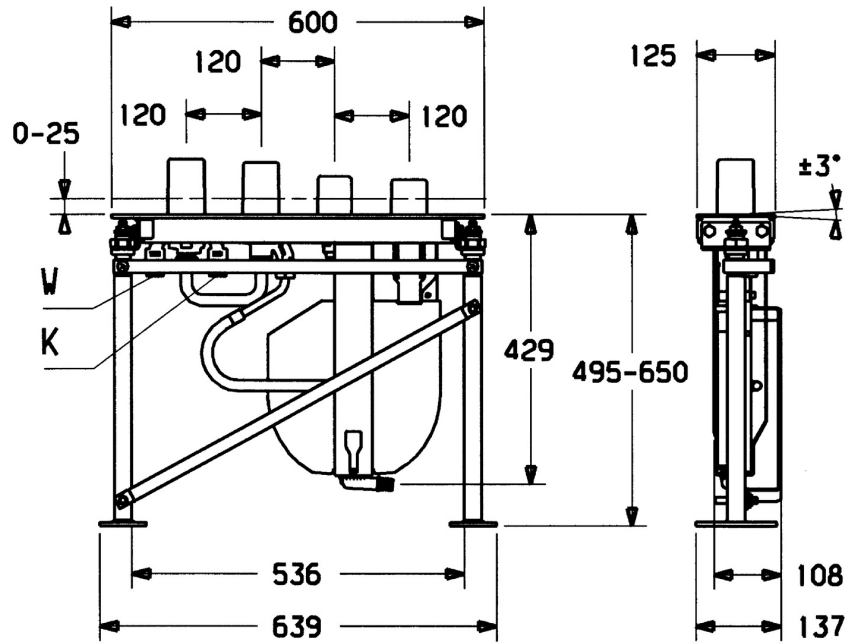

EAN: 4015474047600
static.hansa.com/53020200

- Bath tub & Shower
- Concealed unit
- Tiled rim assembly
- Limitation option for maximum temperature and flow-rate, Adjustable hot water stop (included, retrofittable)
- Rinsing plug, \varnothing 35 mm ceramic cartridge for flow and temperature control
- Inner body made of DZR brass
- ROLLBOX with automatic hose wind
- protected against back-flow in domestic use (according to DIN EN 1717)

Technical data

Technical properties

DN-size (nominal dimension)	DN20
Hot water supply	max. +80°C
Working pressure	1-10 bar
Connection size	G3/4

Spare parts

SP53020200

	Name	Code
20.1	O-ring, 66x2 Discontinued	59912341
20.2	Eye screw, M52x1, AF45 (-2015)	59912339
20.3	Flush connector	59912299
20.4	Inner part Discontinued	59911536
20.5	Sealing kit	59904850
20.6	Adapter	59911506
20.7	O-ring, d 40x2	59911507
21.2	Coupling pipe, G3/4 Discontinued	59912363
21.3	Retaining ring, 23.9x15.2x2	59902689
21.4	Screw, M8x16, SW7 Discontinued	59912369
22	Adapter body	59912362
23	Roll box for hose	53060200
23	Roll box for hose	59914205
23.2	Disk	59912337
23.4	Hose, G3/4xG3/8 Discontinued	59912336
23.4	Hose, G3/4xG1/2, L=650	59912693
23.5	Connector	59912351
23.6	Connector	59910573
23.7	Flexible pipe, L=1500, G3/4	59912354
24	Body	59912364
24.1	Assembling plate	59912360
24.2	Cover plate	59912361
25	Installation kit	59912359
26	Flexible pipe, L=1000, G3/4xG3/4	59912246
N.I.	Test device Discontinued	59912307