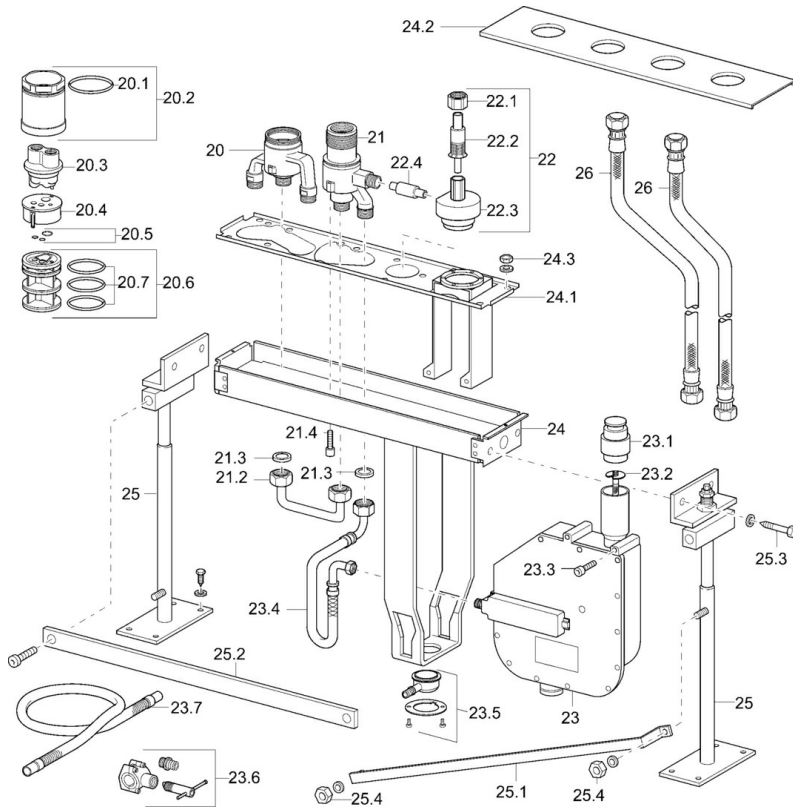

EAN: 4015474047600
static.hansa.com/53020200

- Bath tub & Shower
- Concealed unit
- Tiled rim assembly
- Limitation option for maximum temperature and flow-rate, Adjustable hot water stop (included, retrofittable)
- Rinsing plug, \varnothing 35 mm ceramic cartridge for flow and temperature control
- Inner body made of DZR brass
- ROLLBOX with automatic hose wind
- protected against back-flow in domestic use (according to DIN EN 1717)

Technical data

Technical properties

DN-size (nominal dimension)	DN20
Hot water supply	max. +80°C
Working pressure	1-10 bar
Connection size	G3/4

Spare parts

SP53020200

	Name	Code
20.1	O-ring, 66x2 Discontinued	59912341
20.2	Eye screw, M52x1, AF45 (-2015)	59912339
20.3	Flush connector	59912299
20.4	Inner part Discontinued	59911536
20.5	Sealing kit	59904850
20.6	Adapter	59911506
20.7	O-ring, d 40x2	59911507
21.2	Coupling pipe, G3/4 Discontinued	59912363
21.3	Retaining ring, 23.9x15.2x2	59902689
21.4	Screw, M8x16, SW7 Discontinued	59912369
22	Adapter body	59912362
23	Roll box for hose	53060200
23	Roll box for hose	59914205
23.2	Disk	59912337
23.4	Hose, G3/4xG3/8 Discontinued	59912336
23.4	Hose, G3/4xG1/2, L=650	59912693
23.5	Connector	59912351
23.6	Connector	59910573
23.7	Flexible pipe, L=1500, G3/4	59912354
24	Body	59912364
24.1	Assembling plate	59912360
24.2	Cover plate	59912361
25	Installation kit	59912359
26	Flexible pipe, L=1000, G3/4xG3/4	59912246
N.I.	Test device Discontinued	59912307