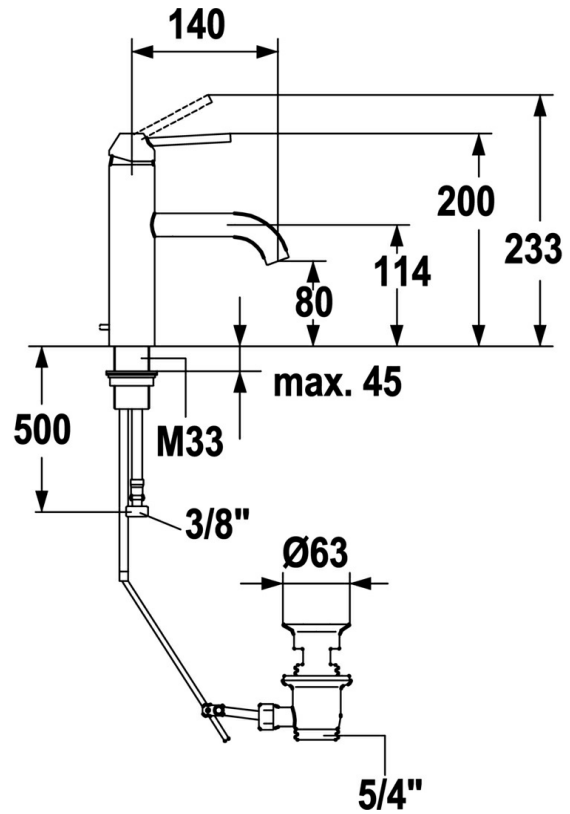

EAN: 4015474160248  
[static.hansa.com/5291220396](https://static.hansa.com/5291220396)

- Washbasin
- Single-lever
- Deck mounted
- Fixed spout
- Single operating lever/handle, Hot/Cold symbols

## Technical data

### Technical properties

Hot water supply	max. +80°C
Working pressure	0.5-10 bar
Material	Brass

### SP5291220396

	Name	Code
1	Lever, L=80, 7.7 mm Brushed steel Discontinued	5991319696
1.1	Screw, M6x16, SW 2.5	59910120
1.5	Cap Brushed steel Discontinued	5991319596
2	Cap Brushed steel Discontinued	5991319796
3	Screw, M38x1, SW32 Discontinued	59913198
3.1	O-ring, d 34.65x1.78 Discontinued	59913206
4	Cartridge, 3.5 Eco	59912324
4.1	Temperature adjustment limiter	59912325
4.2	O-ring, d 28.24x2.62 Discontinued	59912590
4.4	O-ring, d 10.10x1.60 Discontinued	59905072
5.1	Lever Discontinued	59913204
5.4	Link rod, L=258 Discontinued	59913205
5.9	Fixing set Discontinued	59913207
5.10	Flexible pipe, L=590, G3/8-M10x1 Discontinued	59913166
5.11	O-ring, d 7.65x1.78	59902337
5.12	Gasket, 9.5x14.4x2	59912551
6	Spout, L=120 Brushed steel Discontinued	5991319996
6.1	Aerator, M18.5 AG Discontinued	59913200
6.3	Screw, M5x6, SW2.5	59912617
6.4	Nipple Discontinued	59913203
6.5	O-ring, d 10.5x1.5 Discontinued	59913202
6.6	O-ring, 10.8x2.62 Discontinued	59902339
7	Pop-up waste Brushed steel Discontinued	5991320896