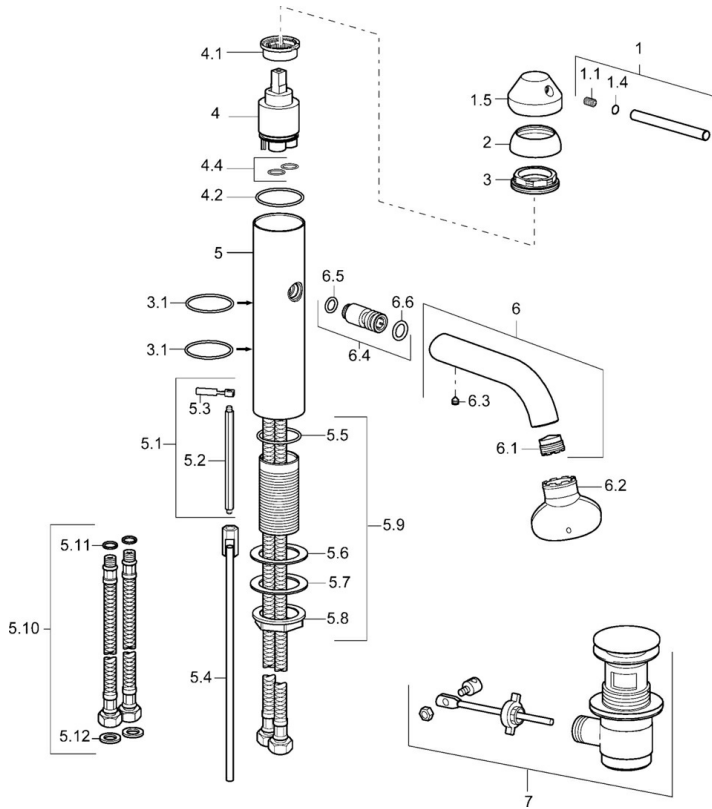

EAN: 4015474160248  
[static.hansa.com/5291220396](https://static.hansa.com/5291220396)

- Washbasin
- Single-lever
- Deck mounted
- Fixed spout
- Single operating lever/handle, Hot/Cold symbols

## Technical data

### Technical properties

Hot water supply	max. +80°C
Working pressure	0.5-10 bar
Material	Brass

### SP5291220396

	Name	Code
1	Lever, L=80, 7.7 mm Brushed steel Discontinued	5991319696
1.1	Screw, M6x16, SW 2.5	59910120
1.5	Cap Brushed steel Discontinued	5991319596
2	Cap Brushed steel Discontinued	5991319796
3	Screw, M38x1, SW32 Discontinued	59913198
3.1	O-ring, d 34.65x1.78 Discontinued	59913206
4	Cartridge, 3.5 Eco	59912324
4.1	Temperature adjustment limiter	59912325
4.2	O-ring, d 28.24x2.62 Discontinued	59912590
4.4	O-ring, d 10.10x1.60 Discontinued	59905072
5.1	Lever Discontinued	59913204
5.4	Link rod, L=258 Discontinued	59913205
5.9	Fixing set Discontinued	59913207
5.10	Flexible pipe, L=590, G3/8-M10x1 Discontinued	59913166
5.11	O-ring, d 7.65x1.78	59902337
5.12	Gasket, 9.5x14.4x2	59912551
6	Spout, L=120 Brushed steel Discontinued	5991319996
6.1	Aerator, M18.5 AG Discontinued	59913200
6.3	Screw, M5x6, SW2.5	59912617
6.4	Nipple Discontinued	59913203
6.5	O-ring, d 10.5x1.5 Discontinued	59913202
6.6	O-ring, 10.8x2.62 Discontinued	59902339
7	Pop-up waste Brushed steel Discontinued	5991320896