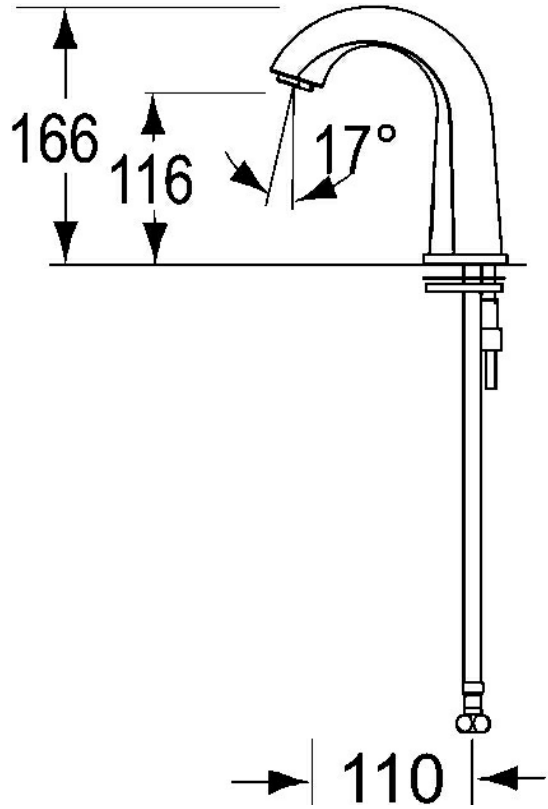

EAN: 4015474217041
static.hansa.com/52742210

- Washbasin
- Touchless, Battery-operated
- Deck mounted
- Chrome
- One inlet for cold or premixed water

Technical data

Flow properties

Flow-rate at 3 bar **6.0 l/min**

Technical properties

DN-size (nominal dimension) **DN15**
 Hot water supply **max. +70°C**
 Working pressure **0.5-10 bar**
 Projection **134 mm**
 Material **Brass**

Spare parts

SP52742210

Name	Code
N.I. Lithium battery, DL223A / CR-P2	59912443