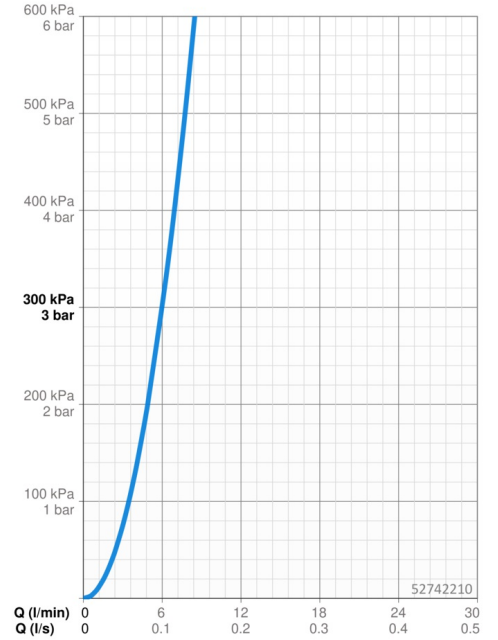

EAN: 4015474217041
static.hansa.com/52742210

- Washbasin
- Touchless, Battery-operated
- Deck mounted
- Chrome
- One inlet for cold or premixed water

Technical data

Flow properties

Flow-rate at 3 bar **6.0 l/min**

Technical properties

DN-size (nominal dimension) **DN15**
 Hot water supply **max. +70°C**
 Working pressure **0.5-10 bar**
 Projection **134 mm**
 Material **Brass**

Spare parts

SP52742210

Name	Code
N.I. Lithium battery, DL223A / CR-P2	59912443