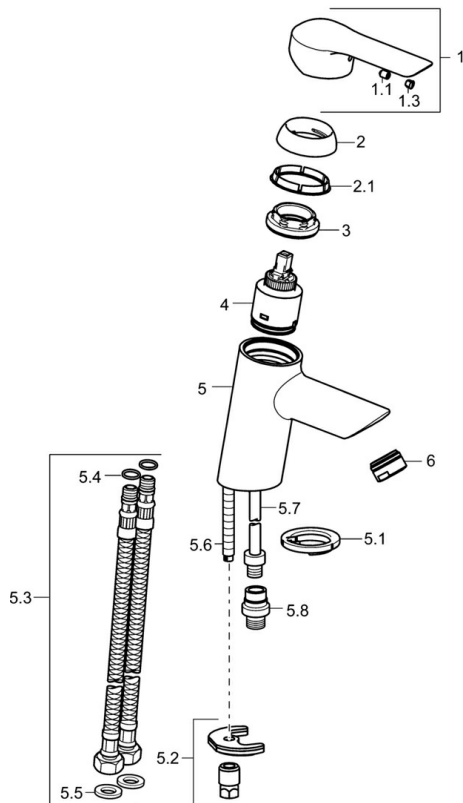

EAN: 4015474269088
static.hansa.com/52682207

- Washbasin
- Single-lever, Bidetta
- Deck mounted
- Chrome
- Fixed spout
- Standard aerator
- Hot/Cold symbols, Pin shape, Single operating lever/handle
- Automatic reset
- Hand shower, Shower holder, Shower hose (1600 mm)
- Bidetta hand shower
- Limitation option for maximum temperature and flow-rate, Adjustable hot water stop (included, retrofittable)
- \varnothing 35 mm ceramic cartridge for flow and temperature control
- Flexible inlet pipes
- Inner body made of DZR brass, Rapid installation system
- Without pop-up waste
- protected against back-flow in domestic use (according to DIN EN 1717)
- 1 spray function

Technical data

Flow properties

Flow-rate at 3 bar	9.0 l/min
Flow-rate at 3 bar (with flow controller)	6.0 l/min
Pressure loss with flow (0.1 l/s)	2 bar

Technical properties

DN-size (nominal dimension)	DN15
Hot water supply	max. +80°C
Working pressure	0.5-10 bar
Connection size	G3/8
Projection	112 mm
Backflow prevention (EN1717)	HC
Material	Brass

Regulations

EN standard	EN 817
Noise class	I (ISO 3822)

Approvals and Declarations

Declaration of conformity	DoC
---------------------------	------------

Spare parts

SP52682203

	Name	Code
1	Lever	59913840
1	Lever	59914629
1.1	Screw, M5x8, SW2.5	59904755
1.3	Symbol plug Grey	59912112
2	Covering cap, 33x3 mm	59912504
2.1	Gasket, 45x35.5x5.4	59913651
3	Tightening nut, M40x1	1003409V
4	Cartridge, 3.5 Classic	59913075
5.1	Bottom seal	59914591
5.2	Fixing set	59912113
5.3	Flexible pipe, L=430, G3/8-M8x1	59913964
5.4	O-ring, 6x1.4	59913266
5.5	Gasket, 9.5x14.4x2	59912551
5.6	Fixing screw, M8x1, L=140	59912474
5.7	Coupling pipe, M8x1-M14x1, L=214 Discontinued	59914035
5.8	Connector, G1/2xM14x1 Discontinued	59914180
6	Aerator, M24x1, 6 l/min	59913727