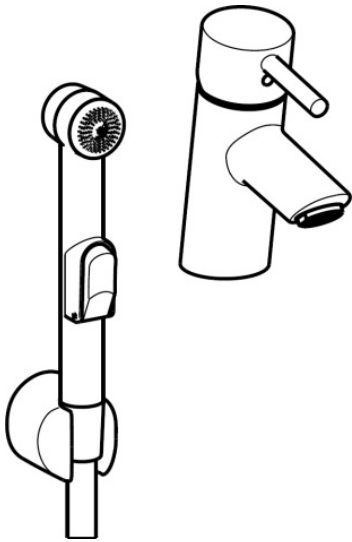

EAN: 4015474269088
static.hansa.com/52682207

- Washbasin
- Single-lever, Bidetta
- Deck mounted
- Chrome
- Fixed spout
- Standard aerator
- Hot/Cold symbols, Pin shape, Single operating lever/handle
- Automatic reset
- Hand shower, Shower holder, Shower hose (1600 mm)
- Bidetta hand shower
- Limitation option for maximum temperature and flow-rate, Adjustable hot water stop (included, retrofittable)
- \varnothing 35 mm ceramic cartridge for flow and temperature control
- Flexible inlet pipes
- Inner body made of DZR brass, Rapid installation system
- Without pop-up waste
- protected against back-flow in domestic use (according to DIN EN 1717)
- 1 spray function

Technical data

Flow properties

Flow-rate at 3 bar	9.0 l/min
Flow-rate at 3 bar (with flow controller)	6.0 l/min
Pressure loss with flow (0.1 l/s)	2 bar

Technical properties

DN-size (nominal dimension)	DN15
Hot water supply	max. +80°C
Working pressure	0.5-10 bar
Connection size	G3/8
Projection	112 mm
Backflow prevention (EN1717)	HC
Material	Brass

Regulations

EN standard	EN 817
Noise class	I (ISO 3822)

Approvals and Declarations

Declaration of conformity	DoC
---------------------------	------------

Spare parts

SP52682203

	Name	Code
1	Lever	59913840
1	Lever	59914629
1.1	Screw, M5x8, SW2.5	59904755
1.3	Symbol plug Grey	59912112
2	Covering cap, 33x3 mm	59912504
2.1	Gasket, 45x35.5x5.4	59913651
3	Tightening nut, M40x1	1003409V
4	Cartridge, 3.5 Classic	59913075
5.1	Bottom seal	59914591
5.2	Fixing set	59912113
5.3	Flexible pipe, L=430, G3/8-M8x1	59913964
5.4	O-ring, 6x1.4	59913266
5.5	Gasket, 9.5x14.4x2	59912551
5.6	Fixing screw, M8x1, L=140	59912474
5.7	Coupling pipe, M8x1-M14x1, L=214 Discontinued	59914035
5.8	Connector, G1/2xM14x1 Discontinued	59914180
6	Aerator, M24x1, 6 l/min	59913727