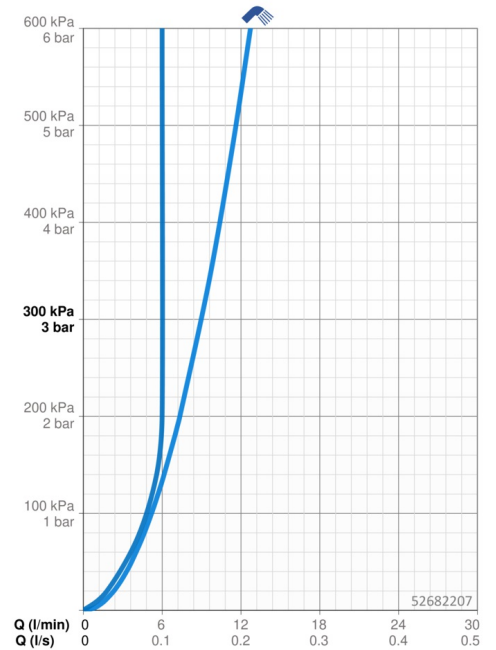

EAN: 4015474269088
static.hansa.com/52682207

- Washbasin
- Single-lever, Bidetta
- Deck mounted
- Chrome
- Fixed spout
- Standard aerator
- Hot/Cold symbols, Pin shape, Single operating lever/handle
- Automatic reset
- Hand shower, Shower holder, Shower hose (1600 mm)
- Bidetta hand shower
- Limitation option for maximum temperature and flow-rate, Adjustable hot water stop (included, retrofittable)
- \varnothing 35 mm ceramic cartridge for flow and temperature control
- Flexible inlet pipes
- Inner body made of DZR brass, Rapid installation system
- Without pop-up waste
- protected against back-flow in domestic use (according to DIN EN 1717)
- 1 spray function

Technical data

Flow properties

Flow-rate at 3 bar	9.0 l/min
Flow-rate at 3 bar (with flow controller)	6.0 l/min
Pressure loss with flow (0.1 l/s)	2 bar

Technical properties

DN-size (nominal dimension)	DN15
Hot water supply	max. +80°C
Working pressure	0.5-10 bar
Connection size	G3/8
Projection	112 mm
Backflow prevention (EN1717)	HC
Material	Brass

Regulations

EN standard	EN 817
Noise class	I (ISO 3822)

Approvals and Declarations

Declaration of conformity	DoC
---------------------------	------------

Spare parts

SP52682203

	Name	Code
1	Lever	59913840
1	Lever	59914629
1.1	Screw, M5x8, SW2.5	59904755
1.3	Symbol plug Grey	59912112
2	Covering cap, 33x3 mm	59912504
2.1	Gasket, 45x35.5x5.4	59913651
3	Tightening nut, M40x1	1003409V
4	Cartridge, 3.5 Classic	59913075
5.1	Bottom seal	59914591
5.2	Fixing set	59912113
5.3	Flexible pipe, L=430, G3/8-M8x1	59913964
5.4	O-ring, 6x1.4	59913266
5.5	Gasket, 9.5x14.4x2	59912551
5.6	Fixing screw, M8x1, L=140	59912474
5.7	Coupling pipe, M8x1-M14x1, L=214 Discontinued	59914035
5.8	Connector, G1/2xM14x1 Discontinued	59914180
6	Aerator, M24x1, 6 l/min	59913727