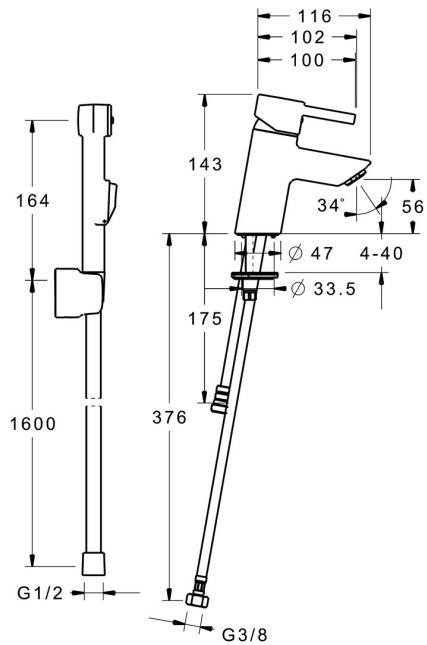

EAN: 4015474269088
static.hansa.com/52682207

- Washbasin
- Single-lever, Bidetta
- Deck mounted
- Chrome
- Fixed spout
- Standard aerator
- Hot/Cold symbols, Pin shape, Single operating lever/handle
- Automatic reset
- Hand shower, Shower holder, Shower hose (1600 mm)
- Bidetta hand shower
- Limitation option for maximum temperature and flow-rate, Adjustable hot water stop (included, retrofittable)
- \varnothing 35 mm ceramic cartridge for flow and temperature control
- Flexible inlet pipes
- Inner body made of DZR brass, Rapid installation system
- Without pop-up waste
- protected against back-flow in domestic use (according to DIN EN 1717)
- 1 spray function

Technical data

Flow properties

Flow-rate at 3 bar	9.0 l/min
Flow-rate at 3 bar (with flow controller)	6.0 l/min
Pressure loss with flow (0.1 l/s)	2 bar

Technical properties

DN-size (nominal dimension)	DN15
Hot water supply	max. +80°C
Working pressure	0.5-10 bar
Connection size	G3/8
Projection	112 mm
Backflow prevention (EN1717)	HC
Material	Brass

Regulations

EN standard	EN 817
Noise class	I (ISO 3822)

Approvals and Declarations

Declaration of conformity	DoC
---------------------------	------------

Spare parts

SP52682203

	Name	Code
1	Lever	59913840
1	Lever	59914629
1.1	Screw, M5x8, SW2.5	59904755
1.3	Symbol plug Grey	59912112
2	Covering cap, 33x3 mm	59912504
2.1	Gasket, 45x35.5x5.4	59913651
3	Tightening nut, M40x1	1003409V
4	Cartridge, 3.5 Classic	59913075
5.1	Bottom seal	59914591
5.2	Fixing set	59912113
5.3	Flexible pipe, L=430, G3/8-M8x1	59913964
5.4	O-ring, 6x1.4	59913266
5.5	Gasket, 9.5x14.4x2	59912551
5.6	Fixing screw, M8x1, L=140	59912474
5.7	Coupling pipe, M8x1-M14x1, L=214 Discontinued	59914035
5.8	Connector, G1/2xM14x1 Discontinued	59914180
6	Aerator, M24x1, 6 l/min	59913727