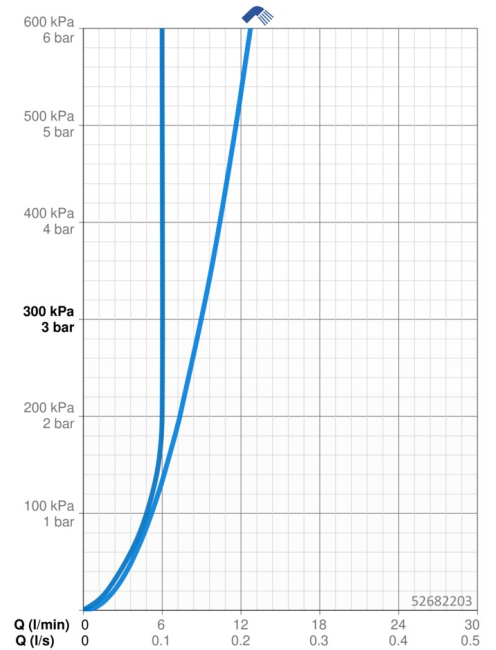

Technical data

Flow properties

Flow-rate at 3 bar	9.0 l/min
Flow-rate at 3 bar (with flow controller)	6.0 l/min

Technical properties

DN-size (nominal dimension)	DN15
Hot water supply	max. +80°C
Working pressure	0.5-10 bar
Connection size	G3/8
Projection	112 mm
Backflow prevention (EN1717)	HC
Material	Brass

Regulations

EN standard	EN 817

Approvals and Declarations

Declaration of conformity	DoC