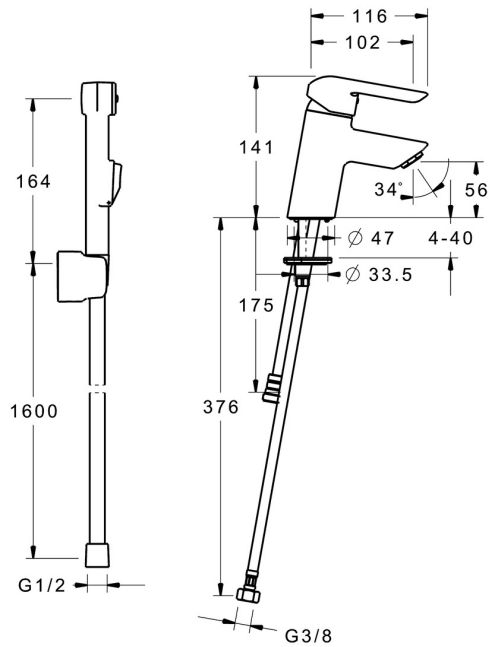

EAN: 4015474269071  
[static.hansa.com/52682203](http://static.hansa.com/52682203)

- Washbasin
- Single-lever, Bidetta
- Deck mounted
- Chrome
- Fixed spout
- Standard aerator
- Hot/Cold symbols, Single operating lever/handle
- Automatic reset
- Hand shower, Shower holder, Shower hose (1600 mm)
- Bidetta hand shower
- Limitation option for maximum temperature and flow-rate, Adjustable hot water stop (included, retrofittable)
- $\varnothing$  35 mm ceramic cartridge for flow and temperature control
- Flexible inlet pipes
- Inner body made of DZR brass, Rapid installation system
- Without pop-up waste
- protected against back-flow in domestic use (according to DIN EN 1717)
- 1 spray function

### Flow properties

Flow-rate at 3 bar	<b>9.0 l/min</b>
Flow-rate at 3 bar (with flow controller)	<b>6.0 l/min</b>

### Technical properties

DN-size (nominal dimension)	<b>DN15</b>
Hot water supply	<b>max. +80°C</b>
Working pressure	<b>0.5-10 bar</b>
Connection size	<b>G3/8</b>
Projection	<b>112 mm</b>
Backflow prevention (EN1717)	<b>HC</b>
Material	<b>Brass</b>

### SP52682203

	Name	Code
1	Lever	59913840
1	Lever	59914629
1.1	Screw, M5x8, SW2.5	59904755
1.3	Symbol plug Grey	59912112
2	Covering cap, 33x3 mm	59912504
2.1	Gasket, 45x35.5x5.4	59913651
3	Tightening nut, M40x1	1003409V
4	Cartridge, 3.5 Classic	59913075
5.1	Bottom seal	59914591
5.2	Fixing set	59912113
5.3	Flexible pipe, L=430, G3/8-M8x1	59913964
5.4	O-ring, 6x1.4	59913266
5.5	Gasket, 9.5x14.4x2	59912551
5.6	Fixing screw, M8x1, L=140	59912474
5.7	Coupling pipe, M8x1-M14x1, L=214 Discontinued	59914035
5.8	Connector, G1/2xM14x1 Discontinued	59914180
6	Aerator, M24x1, 6 l/min	59913727