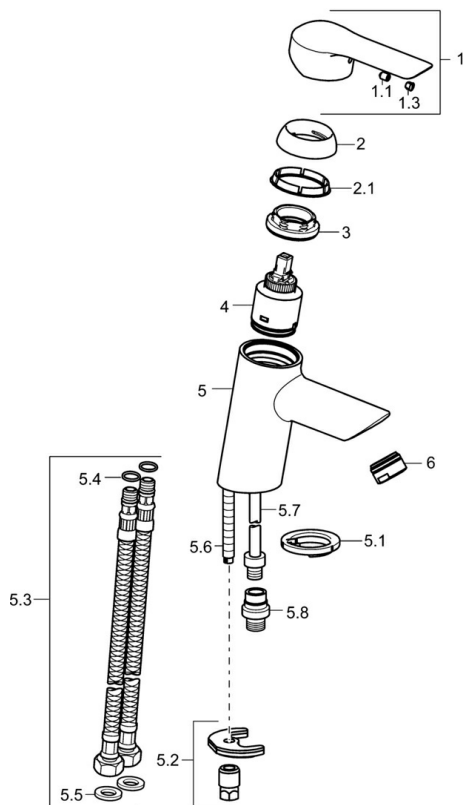

EAN: 4015474269071  
[static.hansa.com/52682203](http://static.hansa.com/52682203)

- Washbasin
- Single-lever, Bidetta
- Deck mounted
- Chrome
- Fixed spout
- Standard aerator
- Hot/Cold symbols, Single operating lever/handle
- Automatic reset
- Hand shower, Shower holder, Shower hose (1600 mm)
- Bidetta hand shower
- Limitation option for maximum temperature and flow-rate, Adjustable hot water stop (included, retrofittable)
- $\varnothing$  35 mm ceramic cartridge for flow and temperature control
- Flexible inlet pipes
- Inner body made of DZR brass, Rapid installation system
- Without pop-up waste
- protected against back-flow in domestic use (according to DIN EN 1717)
- 1 spray function

### Technical properties

DN-size (nominal dimension)	<b>DN15</b>
Hot water supply	<b>max. +80°C</b>
Working pressure	<b>0.5-10 bar</b>
Connection size	<b>G3/8</b>
Projection	<b>112 mm</b>
Backflow prevention (EN1717)	<b>HC</b>
Material	<b>Brass</b>

### Regulations

EN standard	<b>EN 817</b>
-------------	---------------

### SP52682203

	Name	Code
1	Lever	59913840
1	Lever	59914629
1.1	Screw, M5x8, SW2.5	59904755
1.3	Symbol plug Grey	59912112
2	Covering cap, 33x3 mm	59912504
2.1	Gasket, 45x35.5x5.4	59913651
3	Tightening nut, M40x1	1003409V
4	Cartridge, 3.5 Classic	59913075
5.1	Bottom seal	59914591
5.2	Fixing set	59912113
5.3	Flexible pipe, L=430, G3/8-M8x1	59913964
5.4	O-ring, 6x1.4	59913266
5.5	Gasket, 9.5x14.4x2	59912551
5.6	Fixing screw, M8x1, L=140	59912474
5.7	Coupling pipe, M8x1-M14x1, L=214 Discontinued	59914035
5.8	Connector, G1/2xM14x1 Discontinued	59914180
6	Aerator, M24x1, 6 l/min	59913727