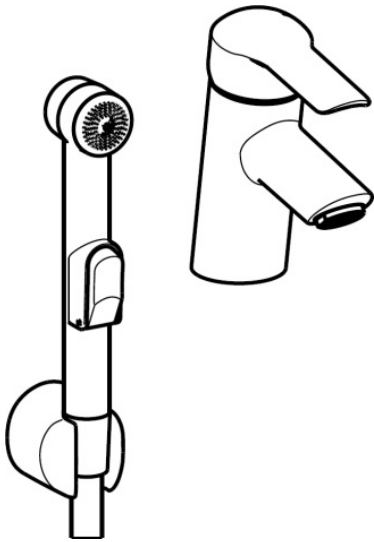

EAN: 4015474269071  
[static.hansa.com/52682203](http://static.hansa.com/52682203)

- Washbasin
- Single-lever, Bidetta
- Deck mounted
- Chrome
- Fixed spout
- Standard aerator
- Hot/Cold symbols, Single operating lever/handle
- Automatic reset
- Hand shower, Shower holder, Shower hose (1600 mm)
- Bidetta hand shower
- Limitation option for maximum temperature and flow-rate, Adjustable hot water stop (included, retrofittable)
- $\varnothing$  35 mm ceramic cartridge for flow and temperature control
- Flexible inlet pipes
- Inner body made of DZR brass, Rapid installation system
- Without pop-up waste
- protected against back-flow in domestic use (according to DIN EN 1717)
- 1 spray function

### Technical properties

DN-size (nominal dimension)	<b>DN15</b>
Hot water supply	<b>max. +80°C</b>
Working pressure	<b>0.5-10 bar</b>
Connection size	<b>G3/8</b>
Projection	<b>112 mm</b>
Backflow prevention (EN1717)	<b>HC</b>
Material	<b>Brass</b>