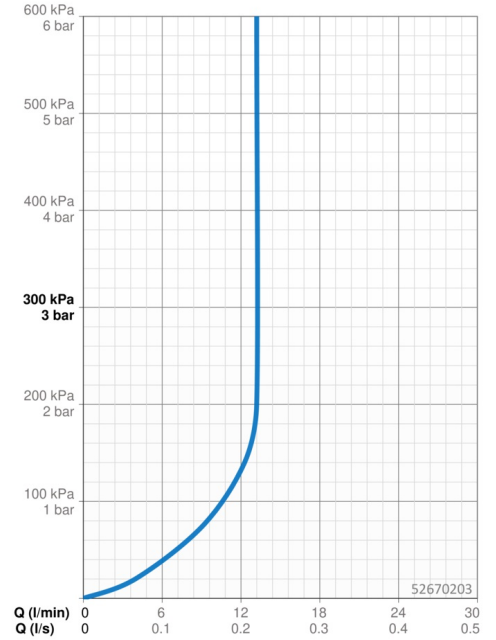

EAN: 4015474267824
static.hansa.com/52670203

- Shower solutions
- Wall mounted
- Chrome
- Turn operated diverter
- Hand shower, Overhead shower, Shower hose (1750 mm)
- Rain - Even and strong water stream
- Fixing Set, Non-return valve(s), Litter filter(s)
- 1 spray function

Technical data

Flow properties

Flow-rate at 3 bar (with flow controller) **13.2 l/min**

Technical properties

DN-size (nominal dimension) **DN15**
 Hot water supply **max. +65°C**
 Working pressure **0.5-5 bar**
 Projection **495 mm**
 Backflow prevention (EN1717) **EB**
 Material **Brass**