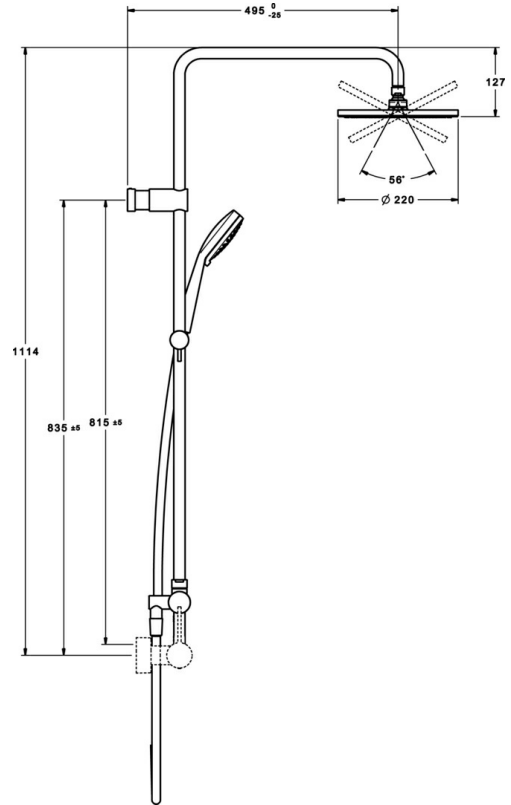

EAN: 4015474267824
static.hansa.com/52670203

- Shower solutions
- Wall mounted
- Chrome
- Turn operated diverter
- Hand shower, Overhead shower, Shower hose (1750 mm)
- Rain - Even and strong water stream
- Fixing Set, Non-return valve(s), Litter filter(s)
- 1 spray function

Technical data

Flow properties

Flow-rate at 3 bar (with flow controller) **13.2 l/min**

Technical properties

DN-size (nominal dimension) **DN15**
 Hot water supply **max. +65°C**
 Working pressure **0.5-5 bar**
 Projection **495 mm**
 Backflow prevention (EN1717) **EB**
 Material **Brass**

Spare parts

SP52670203

	Name	Code
1	Shower pipe	59913810
1.2	Headshower, d 220 mm	59912432
1.4	Nozzle plate, (-2013)	59912908
1.12	O-ring kit	59913808
1.13	Nut	59913821
1.14	O-ring kit	59913808
1.15	Shower pipe	59913858
2	Wall support	59913859
2.1	Fixing set	59913812
2.2	Screw, M5x8, SW2.5	59904755
3	Slide for shower rail	59913755
4.2	Strainer	59906859
4.5	Gasket ring, d 21x12x2	59912304
5	Diverter body complete	59913857
5.1	Pin, M6, 21 mm	59913284
5.2	O-ring, d 3x1.5	59913100
5.3	Handle	59913817
5.4	Tightening nut, M37x1, AF30 Discontinued	59912111
5.5	Diverter	59913818
5.6	Adapter White	59910235
5.7	Non-return valve	59905714
N.I.	Connection nipple	59914063