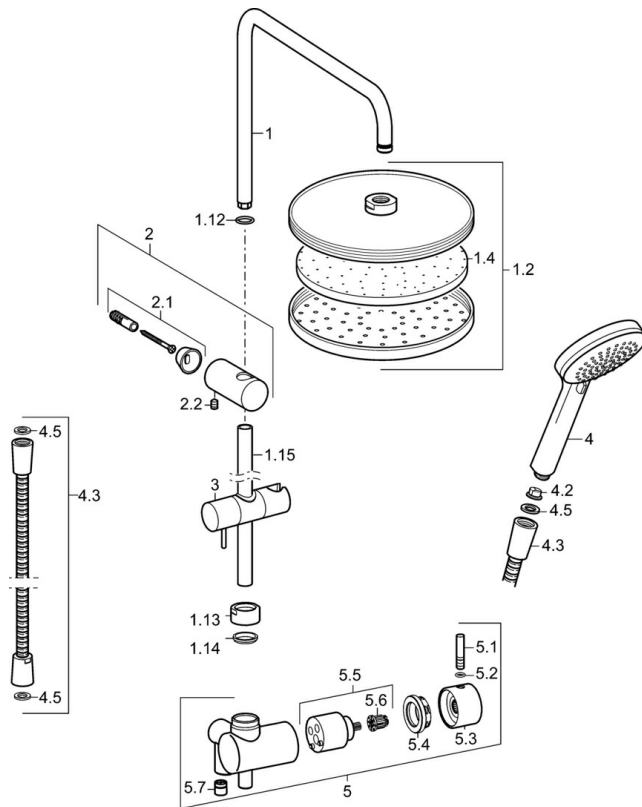

EAN: 4015474267824
static.hansa.com/52670203

- Shower solutions
- Wall mounted
- Chrome
- Turn operated diverter
- Hand shower, Overhead shower, Shower hose (1750 mm)
- Rain - Even and strong water stream
- Fixing Set, Non-return valve(s), Litter filter(s)
- 1 spray function

Technical data

Flow properties

Flow-rate at 3 bar (with flow controller) **13.2 l/min**

Technical properties

DN-size (nominal dimension) **DN15**
 Hot water supply **max. +65°C**
 Working pressure **0.5-5 bar**
 Projection **495 mm**
 Backflow prevention (EN1717) **EB**
 Material **Brass**

Spare parts

SP52670203

	Name	Code
1	Shower pipe	59913810
1.2	Headshower, d 220 mm	59912432
1.4	Nozzle plate, (-2013)	59912908
1.12	O-ring kit	59913808
1.13	Nut	59913821
1.14	O-ring kit	59913808
1.15	Shower pipe	59913858
2	Wall support	59913859
2.1	Fixing set	59913812
2.2	Screw, M5x8, SW2.5	59904755
3	Slide for shower rail	59913755
4.2	Strainer	59906859
4.5	Gasket ring, d 21x12x2	59912304
5	Diverter body complete	59913857
5.1	Pin, M6, 21 mm	59913284
5.2	O-ring, d 3x1.5	59913100
5.3	Handle	59913817
5.4	Tightening nut, M37x1, AF30 Discontinued	59912111
5.5	Diverter	59913818
5.6	Adapter White	59910235
5.7	Non-return valve	59905714
N.I.	Connection nipple	59914063