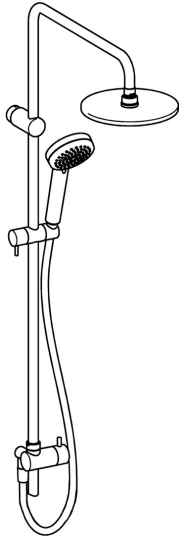

EAN: 4015474267824
static.hansa.com/52670203

- Shower solutions
- Wall mounted
- Chrome
- Turn operated diverter
- Hand shower, Overhead shower, Shower hose (1750 mm)
- Rain - Even and strong water stream
- Fixing Set, Non-return valve(s), Litter filter(s)
- 1 spray function

Technical data

Flow properties

Flow-rate at 3 bar (with flow controller) **13.2 l/min**

Technical properties

DN-size (nominal dimension) **DN15**
 Hot water supply **max. +65°C**
 Working pressure **0.5-5 bar**
 Projection **495 mm**
 Backflow prevention (EN1717) **EB**
 Material **Brass**

Spare parts

SP52670203

	Name	Code
1	Shower pipe	59913810
1.2	Headshower, d 220 mm	59912432
1.4	Nozzle plate, (-2013)	59912908
1.12	O-ring kit	59913808
1.13	Nut	59913821
1.14	O-ring kit	59913808
1.15	Shower pipe	59913858
2	Wall support	59913859
2.1	Fixing set	59913812
2.2	Screw, M5x8, SW2.5	59904755
3	Slide for shower rail	59913755
4.2	Strainer	59906859
4.5	Gasket ring, d 21x12x2	59912304
5	Diverter body complete	59913857
5.1	Pin, M6, 21 mm	59913284
5.2	O-ring, d 3x1.5	59913100
5.3	Handle	59913817
5.4	Tightening nut, M37x1, AF30 Discontinued	59912111
5.5	Diverter	59913818
5.6	Adapter White	59910235
5.7	Non-return valve	59905714
N.I.	Connection nipple	59914063