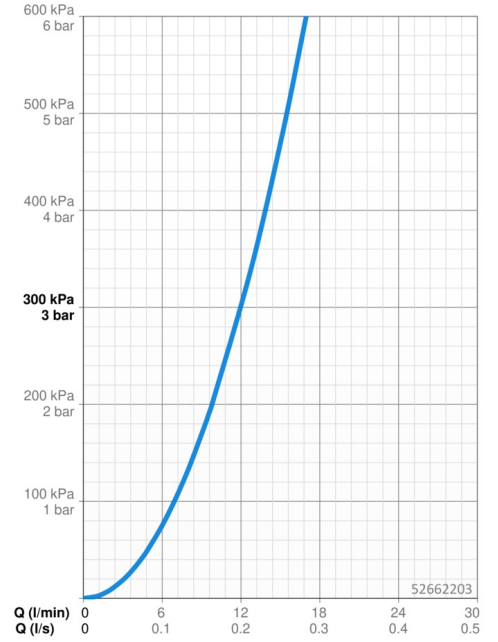

Technical data

Flow properties

Flow-rate at 3 bar **12.0 l/min**

Technical properties

DN-size (nominal dimension) **DN15**
Hot water supply **max. +70°C**
Working pressure **0.5-10 bar**
Connection size **G3/8**
Projection **203 mm**
Material **Brass**

Regulations

EN standard **EN 817**