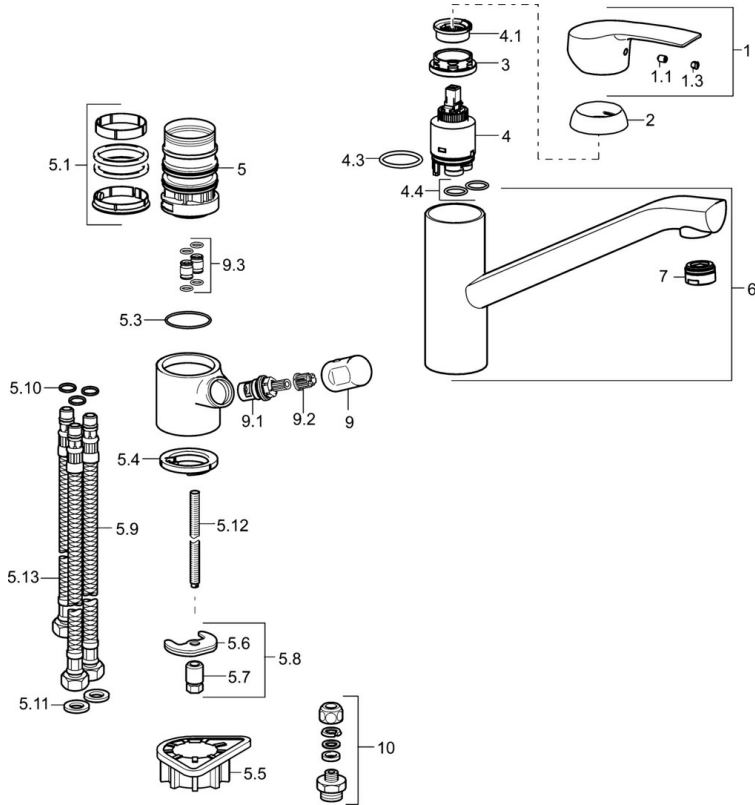

### Technical properties

DN-size (nominal dimension) **DN15**  
 Hot water supply **max. +70°C**  
 Working pressure **0.5-10 bar**  
 Connection size **G3/8**  
 Projection **203 mm**  
 Material **Brass**

### Regulations

EN standard **EN 817**

## Spare parts

### SP52662203

	Name	Code
1	Lever	59914417
1.1	Screw, M5x8, SW2.5	59904755
1.3	Symbol plug Grey	59912112
2	Covering cap, 33x3 mm	59912504
3	Tightening nut, M37x1, AF30 Discontinued	59912111
4	Cartridge, 3.5 Eco	59912324
4	Cartridge, 3.5 Classic	59913075
4.1	Temperature adjustment limiter	59912325
4.3	O-ring, d 28.24x2.62 Discontinued	59912590
4.4	O-ring, d 10.10x1.60 Discontinued	59905072
5.1	Sealing kit	1001264V
5.1	Sealing kit Discontinued	59913968
5.3	O-ring, d 34x1.5	59913975
5.4	Bottom seal	59914591
5.5	Supporting plate	59910008
5.6	Fixing plate	59904765
5.7	Screw, M8x1, SW13	59904766
5.8	Fixing set	59910749
5.9	Flexible pipe, L=550, G3/8-M8x1	59913969
5.10	O-ring, 6x1.4	59913266
5.11	Gasket, 9.5x14.4x2	59912551
5.12	Fixing screw, M8x1, L=140	59912474
5.13	Hose, M8x1, G3/8, L=370 Discontinued	59913974
6	Spout	59914060
7	Aerator, M24x1 STD HC A	59902366
9	Handle Discontinued	59913977
9.1	Headpart, G3/8	59913260
9.2	Adapter White	59910235
9.3	Coupling pipe Discontinued	59913976
10	Connector nipple, G3/4xG3/8 Discontinued	59910940
N.I.	Key, SW30/34	59912108