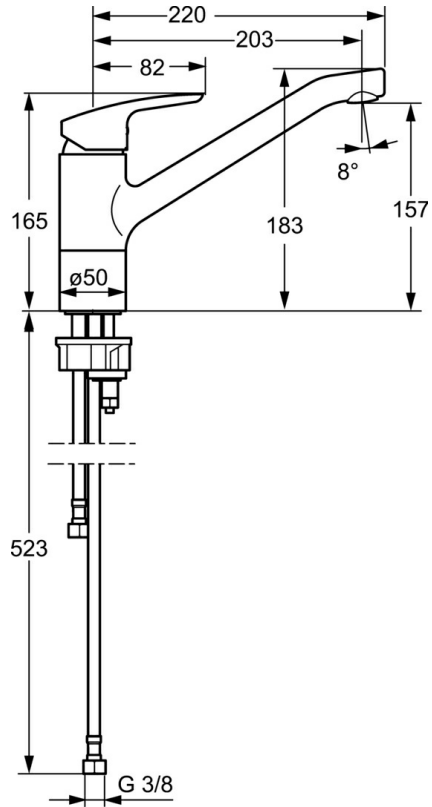

EAN: 4015474261044  
[static.hansa.com/52662203](https://static.hansa.com/52662203)

- Kitchen
- Single-lever, Dishwasher valve
- Deck mounted
- Chrome
- Standard aerator
- Mechanic stop valve for external equipment
- Single operating lever/handle, Hot/Cold symbols
- Flexible inlet pipes

### Flow properties

Flow-rate at 3 bar **12.0 l/min**

### Technical properties

DN-size (nominal dimension) **DN15**  
 Hot water supply **max. +70°C**  
 Working pressure **0.5-10 bar**  
 Connection size **G3/8**  
 Projection **203 mm**  
 Material **Brass**

### SP52662203

	Name	Code
1	Lever	59914417
1.1	Screw, M5x8, SW2.5	59904755
1.3	Symbol plug Grey	59912112
2	Covering cap, 33x3 mm	59912504
3	Tightening nut, M37x1, AF30 Discontinued	59912111
4	Cartridge, 3.5 Eco	59912324
4	Cartridge, 3.5 Classic	59913075
4.1	Temperature adjustment limiter	59912325
4.3	O-ring, d 28.24x2.62 Discontinued	59912590
4.4	O-ring, d 10.10x1.60 Discontinued	59905072
5.1	Sealing kit	1001264V
5.1	Sealing kit Discontinued	59913968
5.3	O-ring, d 34x1.5	59913975
5.4	Bottom seal	59914591
5.5	Supporting plate	59910008
5.6	Fixing plate	59904765
5.7	Screw, M8x1, SW13	59904766
5.8	Fixing set	59910749
5.9	Flexible pipe, L=550, G3/8-M8x1	59913969
5.10	O-ring, 6x1.4	59913266
5.11	Gasket, 9.5x14.4x2	59912551
5.12	Fixing screw, M8x1, L=140	59912474
5.13	Hose, M8x1, G3/8, L=370 Discontinued	59913974
6	Spout	59914060
7	Aerator, M24x1 STD HC A	59902366
9	Handle Discontinued	59913977
9.1	Headpart, G3/8	59913260
9.2	Adapter White	59910235
9.3	Coupling pipe Discontinued	59913976
10	Connector nipple, G3/4xG3/8 Discontinued	59910940
N.I.	Key, SW30/34	59912108