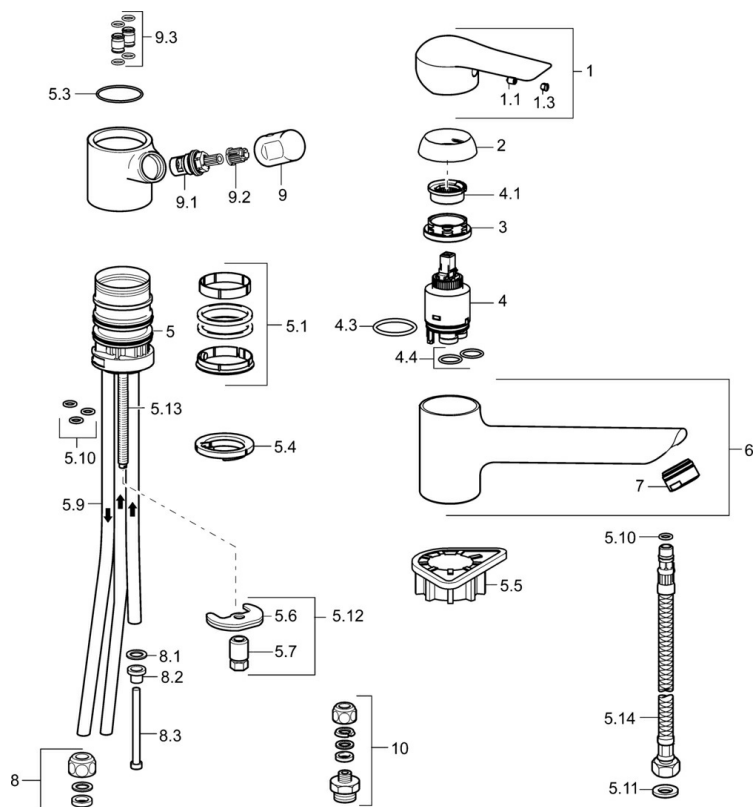

EAN: 4015474261259
static.hansa.com/52621107

- Kitchen
- Single-lever, Low pressure, Dishwasher valve
- Deck mounted
- Chrome
- Laminar stream, Standard aerator
- Mechanic stop valve for external equipment
- Hot/Cold symbols, Pin shape, Single operating lever/handle
- Copper inlet pipes
- Inner body made of DZR brass

Technical data

Technical properties

DN-size (nominal dimension)	DN15
Hot water supply	max. +80°C
Working pressure	0.5-5 bar
Length / Height	201 mm
Material	Brass

Regulations

EN standard	EN 817
-------------	--------

Spare parts

SP52621103

	Name	Code
1	Lever	59913903
1	Lever	59914629
1.1	Screw, M5x8, SW2.5	59904755
1.3	Symbol plug Grey	59912112
2	Covering cap, 33x3 mm	59912504
3	Tightening nut, M37x1, AF30 Discontinued	59912111
4	Cartridge, 3.5 Eco	59912324
4	Cartridge, 3.5 Classic	59913075
4.1	Temperature adjustment limiter	59912325
4.3	O-ring, d 28.24x2.62 Discontinued	59912590
4.4	O-ring, d 10.10x1.60 Discontinued	59905072
5.1	Sealing kit	1001264V
5.1	Sealing kit Discontinued	59913968
5.3	O-ring, d 34x1.5	59913975
5.4	Bottom seal	59914591
5.5	Supporting plate	59910008
5.6	Fixing plate	59904765
5.7	Screw, M8x1, SW13	59904766
5.9	Pipe, M8x1, L=560	59912806
5.10	O-ring, 6x1.4	59913266
5.11	Gasket, 9.5x14.4x2	59912551
5.12	Fixing set	59910749
5.13	Fixing screw, M8x1, L=140	59912474
5.14	Hose, M8x1, G3/8, L=370 Discontinued	59913974
6	Spout Discontinued	59914061
7	Aerator, M24x1 A, low pressure	59902692
8	Fitting nut	59904969
8.1	Sealing kit, 14.9x8.5x1	59902352
8.2	Sealing kit, 10x8	59902272
8.3	Hose	59902151
9	Handle Discontinued	59913977
9.1	Headpart, G3/8	59913260
9.2	Adapter White	59910235
9.3	Coupling pipe Discontinued	59913976
10	Connector nipple, G3/4xG3/8 Discontinued	59910940
N.I.	Key, SW30/34	59912108