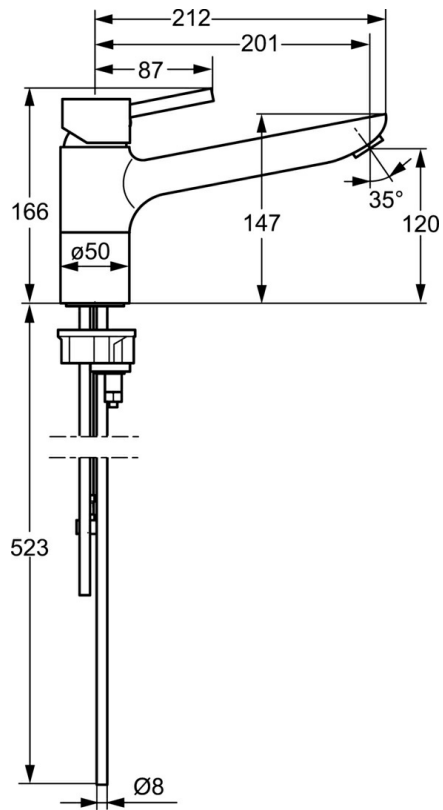

EAN: 4015474261259
static.hansa.com/52621107

- Kitchen
- Single-lever, Low pressure, Dishwasher valve
- Deck mounted
- Chrome
- Laminar stream, Standard aerator
- Mechanic stop valve for external equipment
- Hot/Cold symbols, Pin shape, Single operating lever/handle
- Copper inlet pipes
- Inner body made of DZR brass

Technical data

Technical properties

DN-size (nominal dimension)	DN15
Hot water supply	max. +80°C
Working pressure	0.5-5 bar
Length / Height	201 mm
Material	Brass

Regulations

EN standard	EN 817
-------------	--------

Spare parts

SP52621103

	Name	Code
1	Lever	59913903
1	Lever	59914629
1.1	Screw, M5x8, SW2.5	59904755
1.3	Symbol plug Grey	59912112
2	Covering cap, 33x3 mm	59912504
3	Tightening nut, M37x1, AF30 Discontinued	59912111
4	Cartridge, 3.5 Eco	59912324
4	Cartridge, 3.5 Classic	59913075
4.1	Temperature adjustment limiter	59912325
4.3	O-ring, d 28.24x2.62 Discontinued	59912590
4.4	O-ring, d 10.10x1.60 Discontinued	59905072
5.1	Sealing kit	1001264V
5.1	Sealing kit Discontinued	59913968
5.3	O-ring, d 34x1.5	59913975
5.4	Bottom seal	59914591
5.5	Supporting plate	59910008
5.6	Fixing plate	59904765
5.7	Screw, M8x1, SW13	59904766
5.9	Pipe, M8x1, L=560	59912806
5.10	O-ring, 6x1.4	59913266
5.11	Gasket, 9.5x14.4x2	59912551
5.12	Fixing set	59910749
5.13	Fixing screw, M8x1, L=140	59912474
5.14	Hose, M8x1, G3/8, L=370 Discontinued	59913974
6	Spout Discontinued	59914061
7	Aerator, M24x1 A, low pressure	59902692
8	Fitting nut	59904969
8.1	Sealing kit, 14.9x8.5x1	59902352
8.2	Sealing kit, 10x8	59902272
8.3	Hose	59902151
9	Handle Discontinued	59913977
9.1	Headpart, G3/8	59913260
9.2	Adapter White	59910235
9.3	Coupling pipe Discontinued	59913976
10	Connector nipple, G3/4xG3/8 Discontinued	59910940
N.I.	Key, SW30/34	59912108