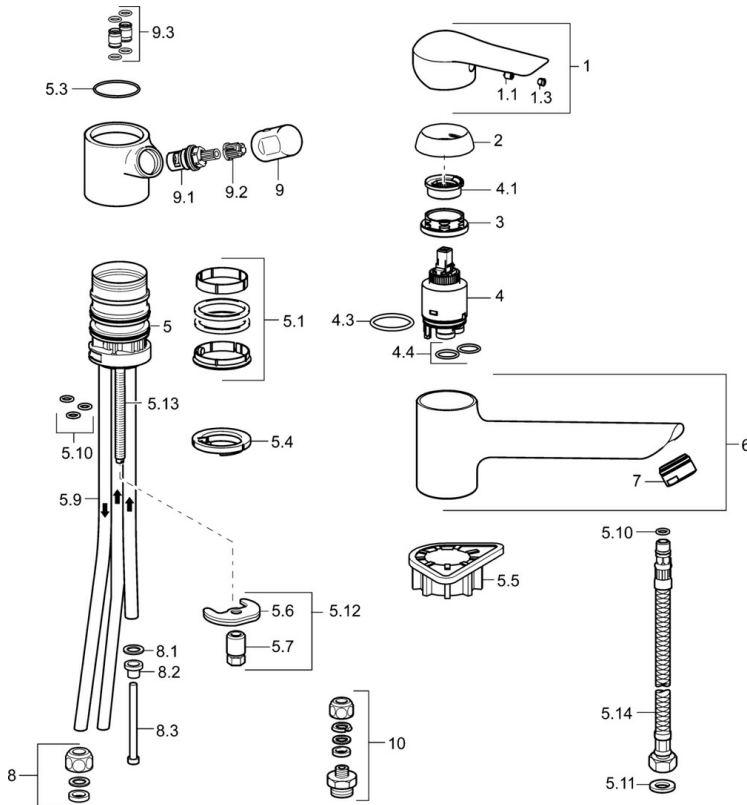

EAN: 4015474261266
static.hansa.com/52621103

- Kitchen
- Single-lever, Low pressure, Dishwasher valve
- Deck mounted
- Chrome
- Laminar stream, Standard aerator
- Mechanic stop valve for external equipment
- Hot/Cold symbols, Single operating lever/handle
- Copper inlet pipes
- Inner body made of DZR brass

Technical data

Technical properties

DN-size (nominal dimension)	DN15
Hot water supply	max. +80°C
Working pressure	0.5-5 bar
Length / Height	201 mm
Material	Brass

Regulations

EN standard	EN 817
-------------	---------------

Spare parts

SP52621103

	Name	Code
1	Lever	59913903
1	Lever	59914629
1.1	Screw, M5x8, SW2.5	59904755
1.3	Symbol plug Grey	59912112
2	Covering cap, 33x3 mm	59912504
3	Tightening nut, M37x1, AF30 Discontinued	59912111
4	Cartridge, 3.5 Eco	59912324
4	Cartridge, 3.5 Classic	59913075
4.1	Temperature adjustment limiter	59912325
4.3	O-ring, d 28.24x2.62 Discontinued	59912590
4.4	O-ring, d 10.10x1.60 Discontinued	59905072
5.1	Sealing kit	1001264V
5.1	Sealing kit Discontinued	59913968
5.3	O-ring, d 34x1.5	59913975
5.4	Bottom seal	59914591
5.5	Supporting plate	59910008
5.6	Fixing plate	59904765
5.7	Screw, M8x1, SW13	59904766
5.9	Pipe, M8x1, L=560	59912806
5.10	O-ring, 6x1.4	59913266
5.11	Gasket, 9.5x14.4x2	59912551
5.12	Fixing set	59910749
5.13	Fixing screw, M8x1, L=140	59912474
5.14	Hose, M8x1, G3/8, L=370 Discontinued	59913974
6	Spout Discontinued	59914061
7	Aerator, M24x1 A, low pressure	59902692
8	Fitting nut	59904969
8.1	Sealing kit, 14.9x8.5x1	59902352
8.2	Sealing kit, 10x8	59902272
8.3	Hose	59902151
9	Handle Discontinued	59913977
9.1	Headpart, G3/8	59913260
9.2	Adapter White	59910235
9.3	Coupling pipe Discontinued	59913976
10	Connector nipple, G3/4xG3/8 Discontinued	59910940
N.I.	Key, SW30/34	59912108