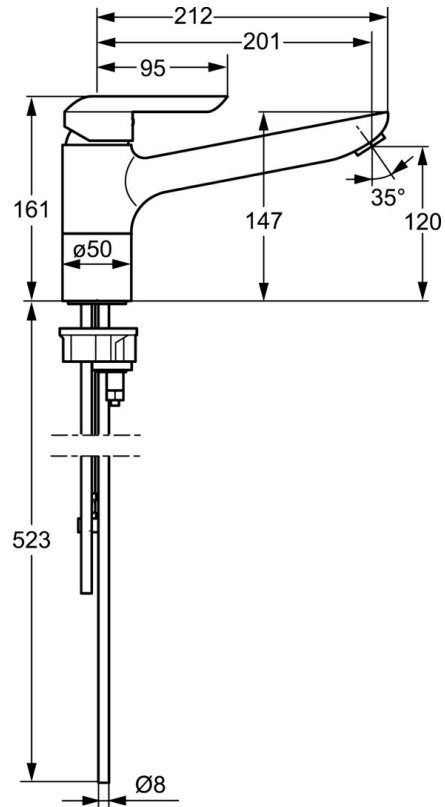

EAN: 4015474261266
static.hansa.com/52621103

- Kitchen
- Single-lever, Low pressure, Dishwasher valve
- Deck mounted
- Chrome
- Laminar stream, Standard aerator
- Mechanic stop valve for external equipment
- Hot/Cold symbols, Single operating lever/handle
- Copper inlet pipes
- Inner body made of DZR brass

Technical data

Technical properties

DN-size (nominal dimension)	DN15
Hot water supply	max. +80°C
Working pressure	0.5-5 bar
Length / Height	201 mm
Material	Brass

Regulations

EN standard	EN 817
-------------	---------------

Spare parts

SP52621103

	Name	Code
1	Lever	59913903
1	Lever	59914629
1.1	Screw, M5x8, SW2.5	59904755
1.3	Symbol plug Grey	59912112
2	Covering cap, 33x3 mm	59912504
3	Tightening nut, M37x1, AF30 Discontinued	59912111
4	Cartridge, 3.5 Eco	59912324
4	Cartridge, 3.5 Classic	59913075
4.1	Temperature adjustment limiter	59912325
4.3	O-ring, d 28.24x2.62 Discontinued	59912590
4.4	O-ring, d 10.10x1.60 Discontinued	59905072
5.1	Sealing kit	1001264V
5.1	Sealing kit Discontinued	59913968
5.3	O-ring, d 34x1.5	59913975
5.4	Bottom seal	59914591
5.5	Supporting plate	59910008
5.6	Fixing plate	59904765
5.7	Screw, M8x1, SW13	59904766
5.9	Pipe, M8x1, L=560	59912806
5.10	O-ring, 6x1.4	59913266
5.11	Gasket, 9.5x14.4x2	59912551
5.12	Fixing set	59910749
5.13	Fixing screw, M8x1, L=140	59912474
5.14	Hose, M8x1, G3/8, L=370 Discontinued	59913974
6	Spout Discontinued	59914061
7	Aerator, M24x1 A, low pressure	59902692
8	Fitting nut	59904969
8.1	Sealing kit, 14.9x8.5x1	59902352
8.2	Sealing kit, 10x8	59902272
8.3	Hose	59902151
9	Handle Discontinued	59913977
9.1	Headpart, G3/8	59913260
9.2	Adapter White	59910235
9.3	Coupling pipe Discontinued	59913976
10	Connector nipple, G3/4xG3/8 Discontinued	59910940
N.I.	Key, SW30/34	59912108